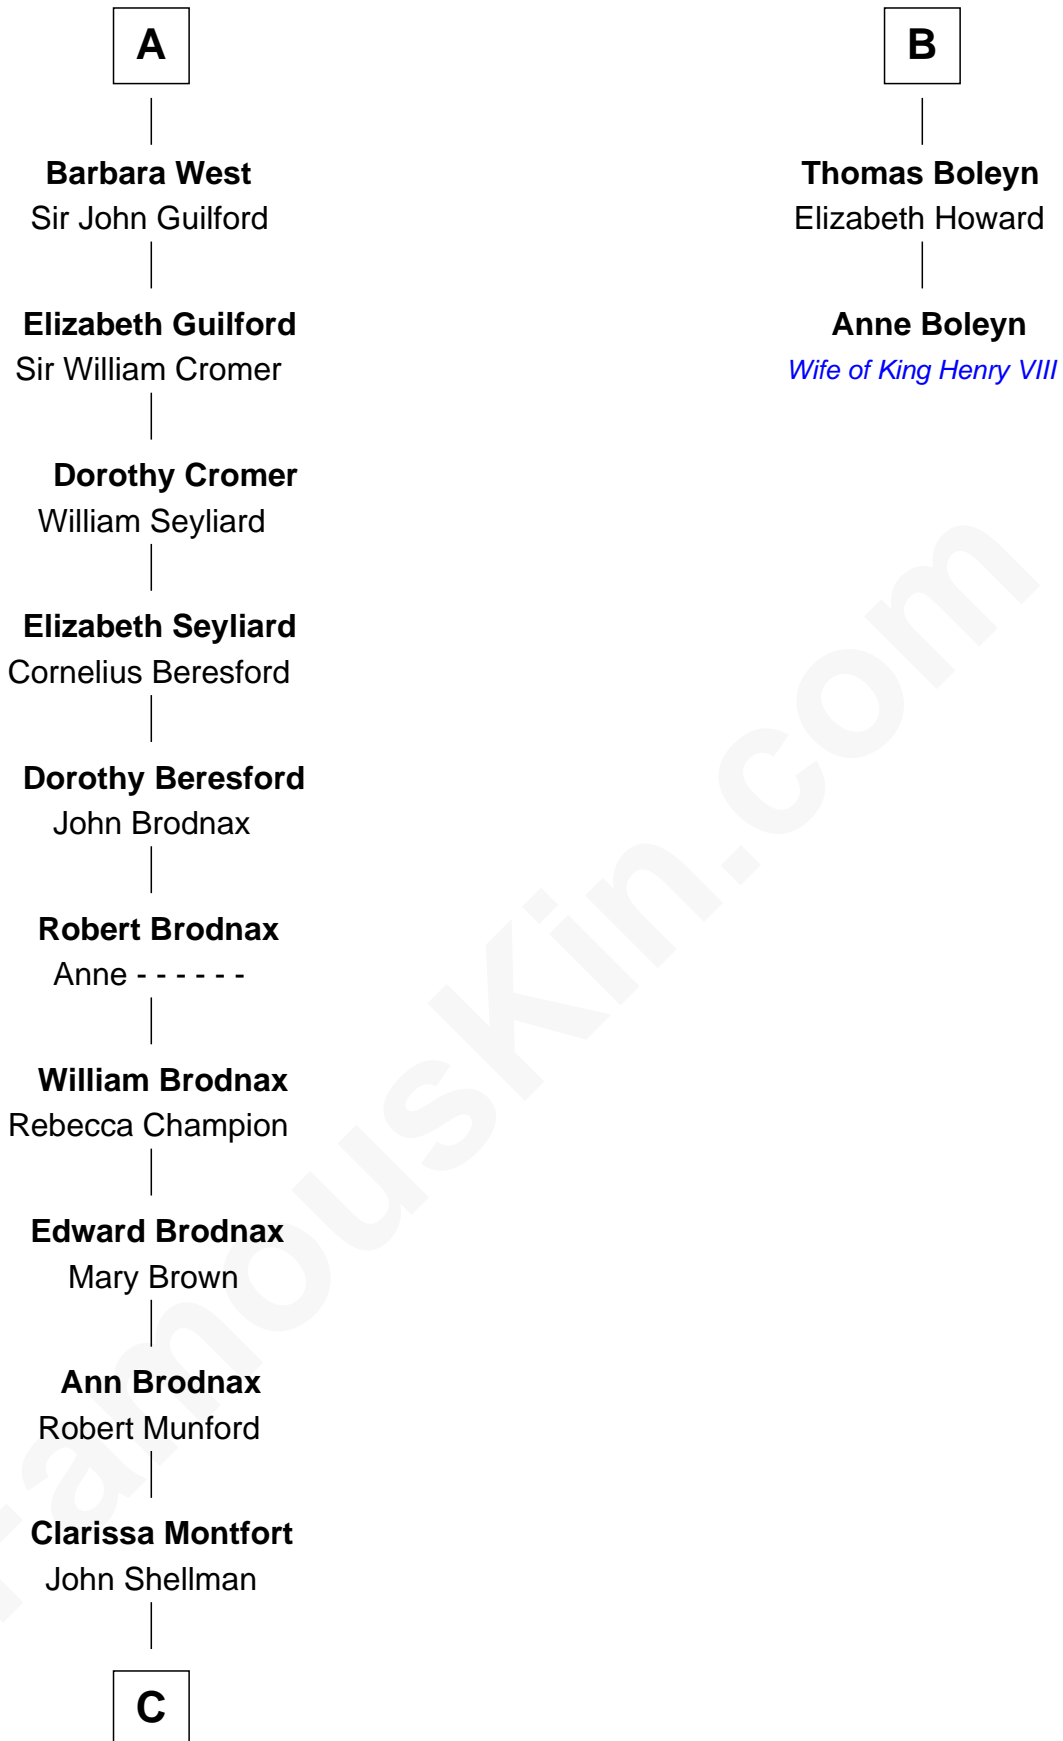

FamousKin.com
Relationship Chart of
George H. W. Bush
41st U.S. President

8th cousin 13 times removed of

Anne Boleyn
2nd Wife of King Henry VIII

C

—
Susan Montfort Shellman

Samuel Howard Fay

—
Harriet Eleanor Fay

Rev. James Smith Bush

—
Samuel Prescott Bush

Flora Sheldon

—
Prescott Sheldon Bush

Dorothy Wear Walker

—
George H. W. Bush

41st U.S. President