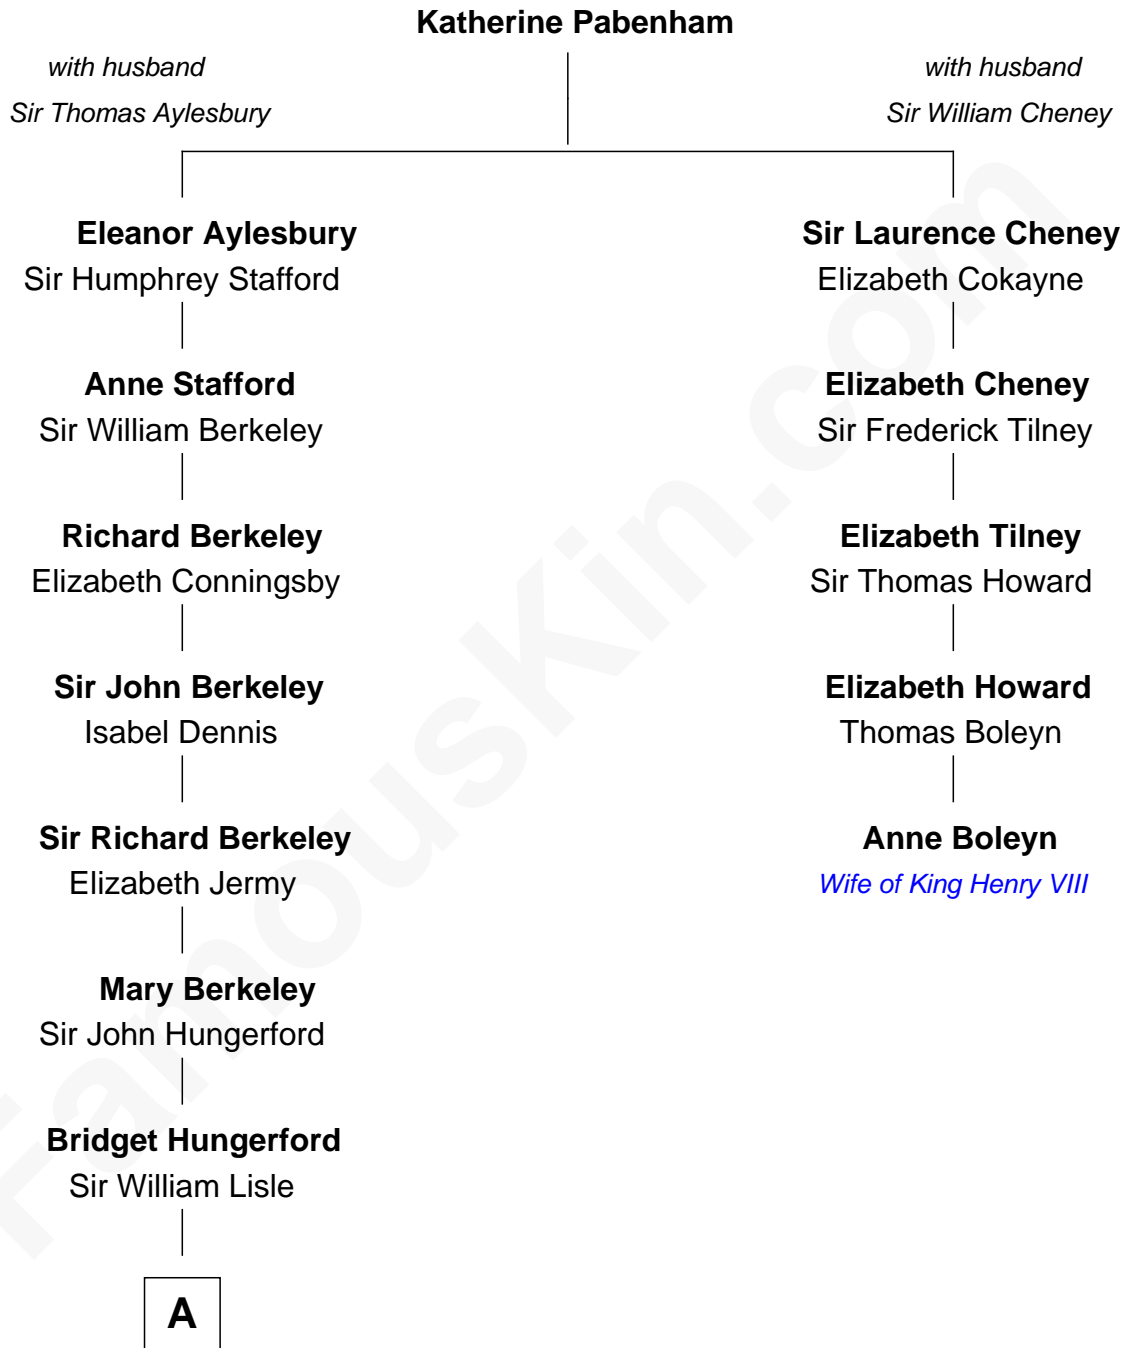

FamousKin.com
Relationship Chart of
George H. W. Bush
41st U.S. President

4th cousin 14 times removed of

Anne Boleyn
2nd Wife of King Henry VIII

B

—
Prescott Sheldon Bush

Dorothy Wear Walker

—
George H. W. Bush

41st U.S. President

FamousKin.com