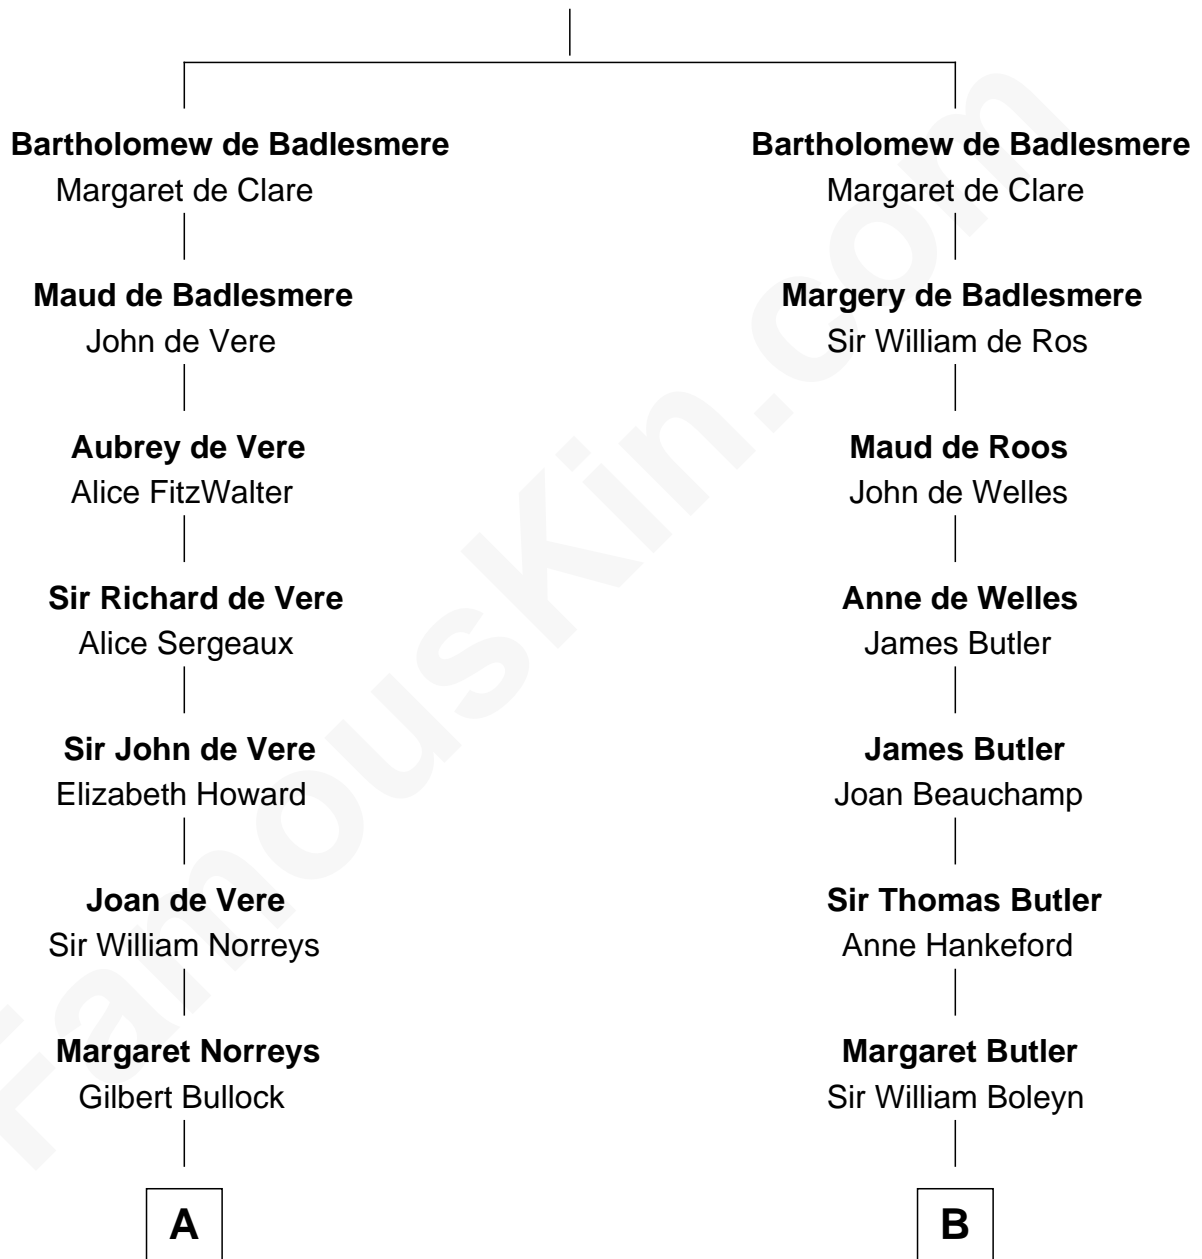

FamousKin.com
Relationship Chart of
George H. W. Bush
41st U.S. President

8th cousin 13 times removed of

Anne Boleyn
2nd Wife of King Henry VIII

Gunselm de Badlesmere

C

—
Samuel Howard Fay
Susan Montfort Shellman

—
Harriet Eleanor Fay
Rev. James Smith Bush

—
Samuel Prescott Bush
Flora Sheldon

—
Prescott Sheldon Bush
Dorothy Wear Walker

—
George H. W. Bush
41st U.S. President

FamousKin.com