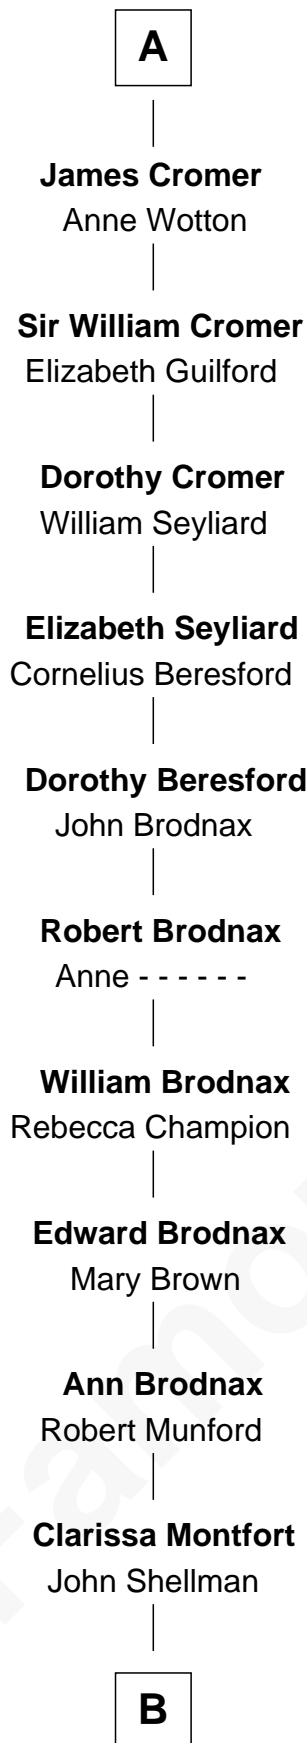

FamousKin.com
Relationship Chart of
George H. W. Bush
41st U.S. President

6th cousin 15 times removed of

Anne Boleyn
2nd Wife of King Henry VIII

B

—
Susan Montfort Shellman

Samuel Howard Fay

—
Harriet Eleanor Fay

Rev. James Smith Bush

—
Samuel Prescott Bush

Flora Sheldon

—
Prescott Sheldon Bush

Dorothy Wear Walker

—
George H. W. Bush

41st U.S. President