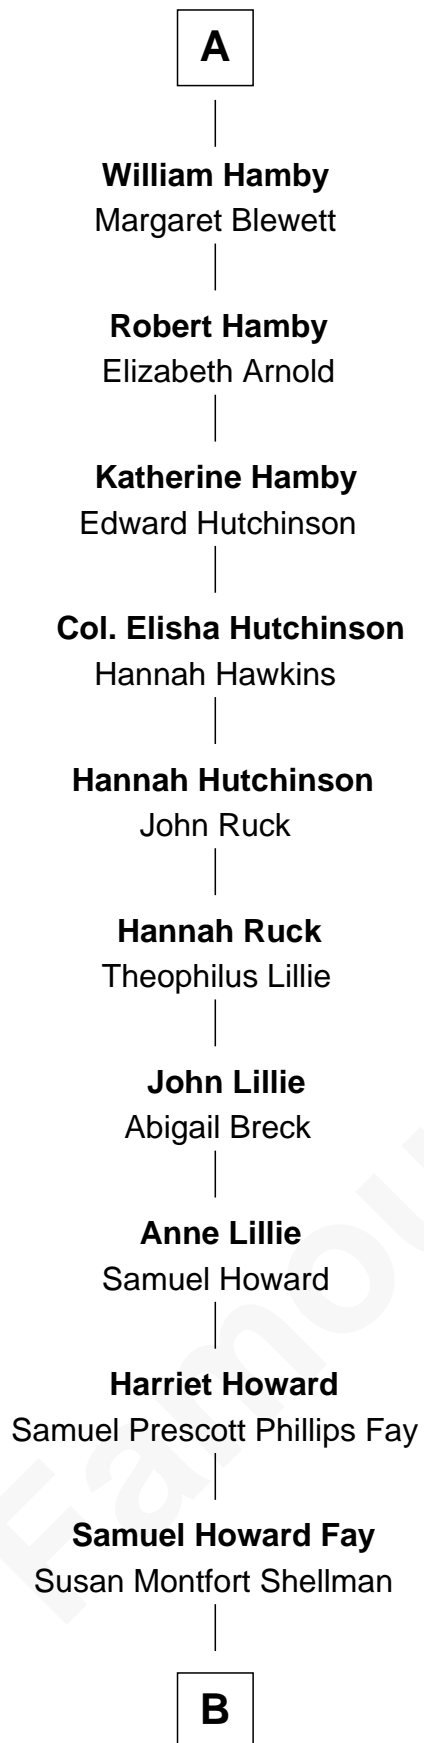

FamousKin.com
Relationship Chart of
George H. W. Bush
41st U.S. President

5th cousin 15 times removed of
Anne Boleyn
2nd Wife of King Henry VIII

B

—
Harriet Eleanor Fay
Rev. James Smith Bush

—
Samuel Prescott Bush
Flora Sheldon

—
Prescott Sheldon Bush
Dorothy Wear Walker

—
George H. W. Bush
41st U.S. President

FamousKin.com