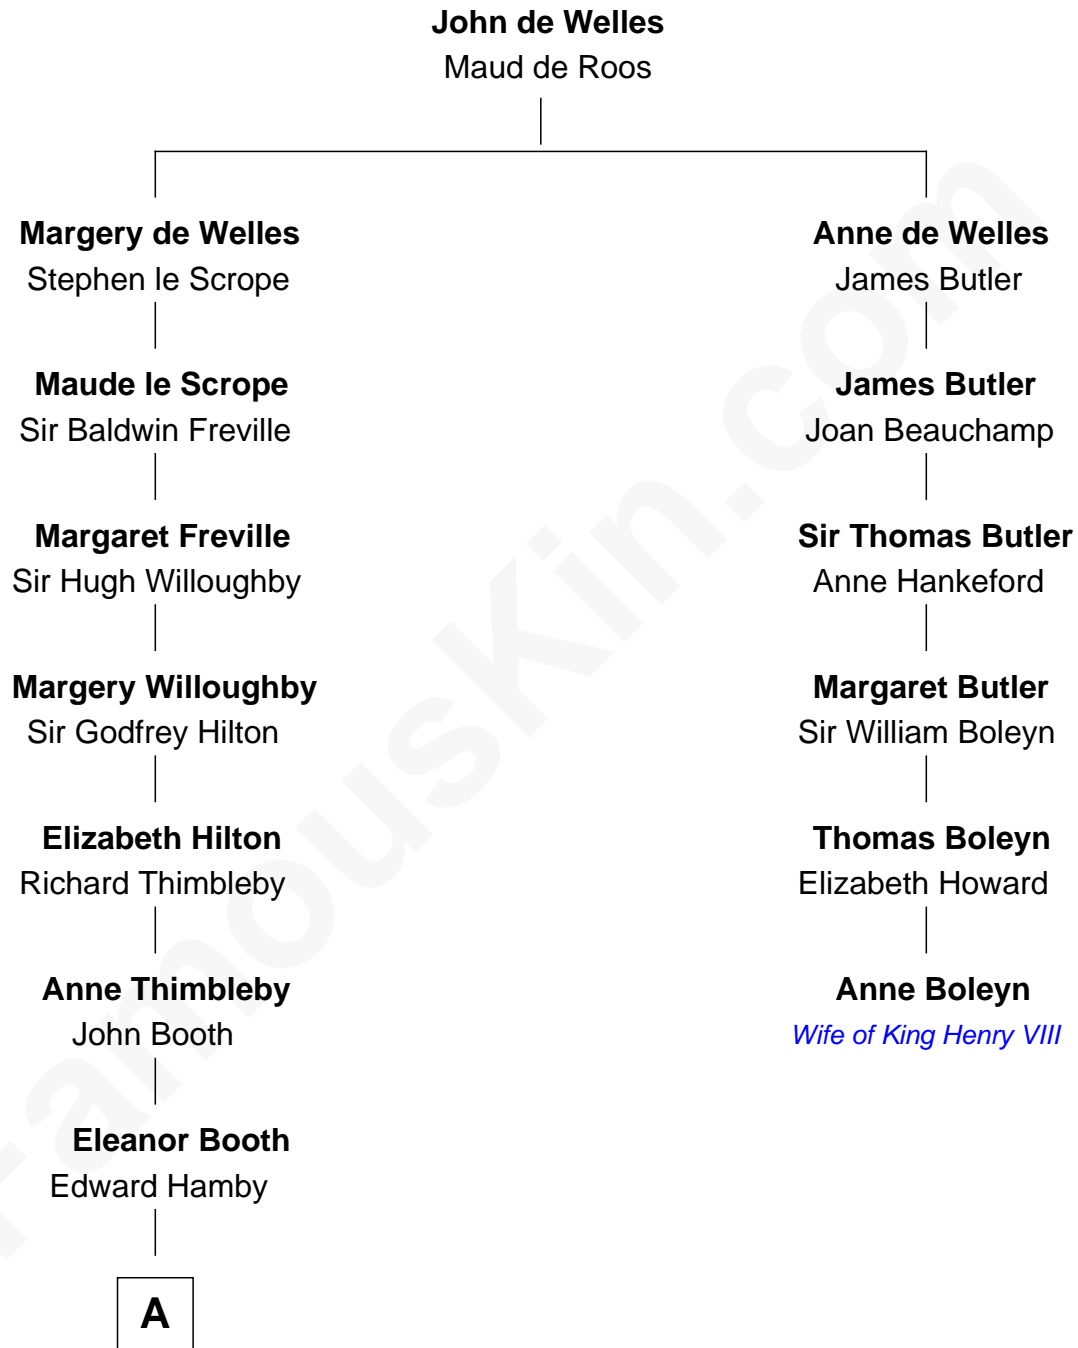

FamousKin.com
Relationship Chart of
George H. W. Bush
41st U.S. President

5th cousin 15 times removed of
Anne Boleyn
2nd Wife of King Henry VIII

B

—
Harriet Eleanor Fay
Rev. James Smith Bush

—
Samuel Prescott Bush
Flora Sheldon

—
Prescott Sheldon Bush
Dorothy Wear Walker

—
George H. W. Bush
41st U.S. President

FamousKin.com