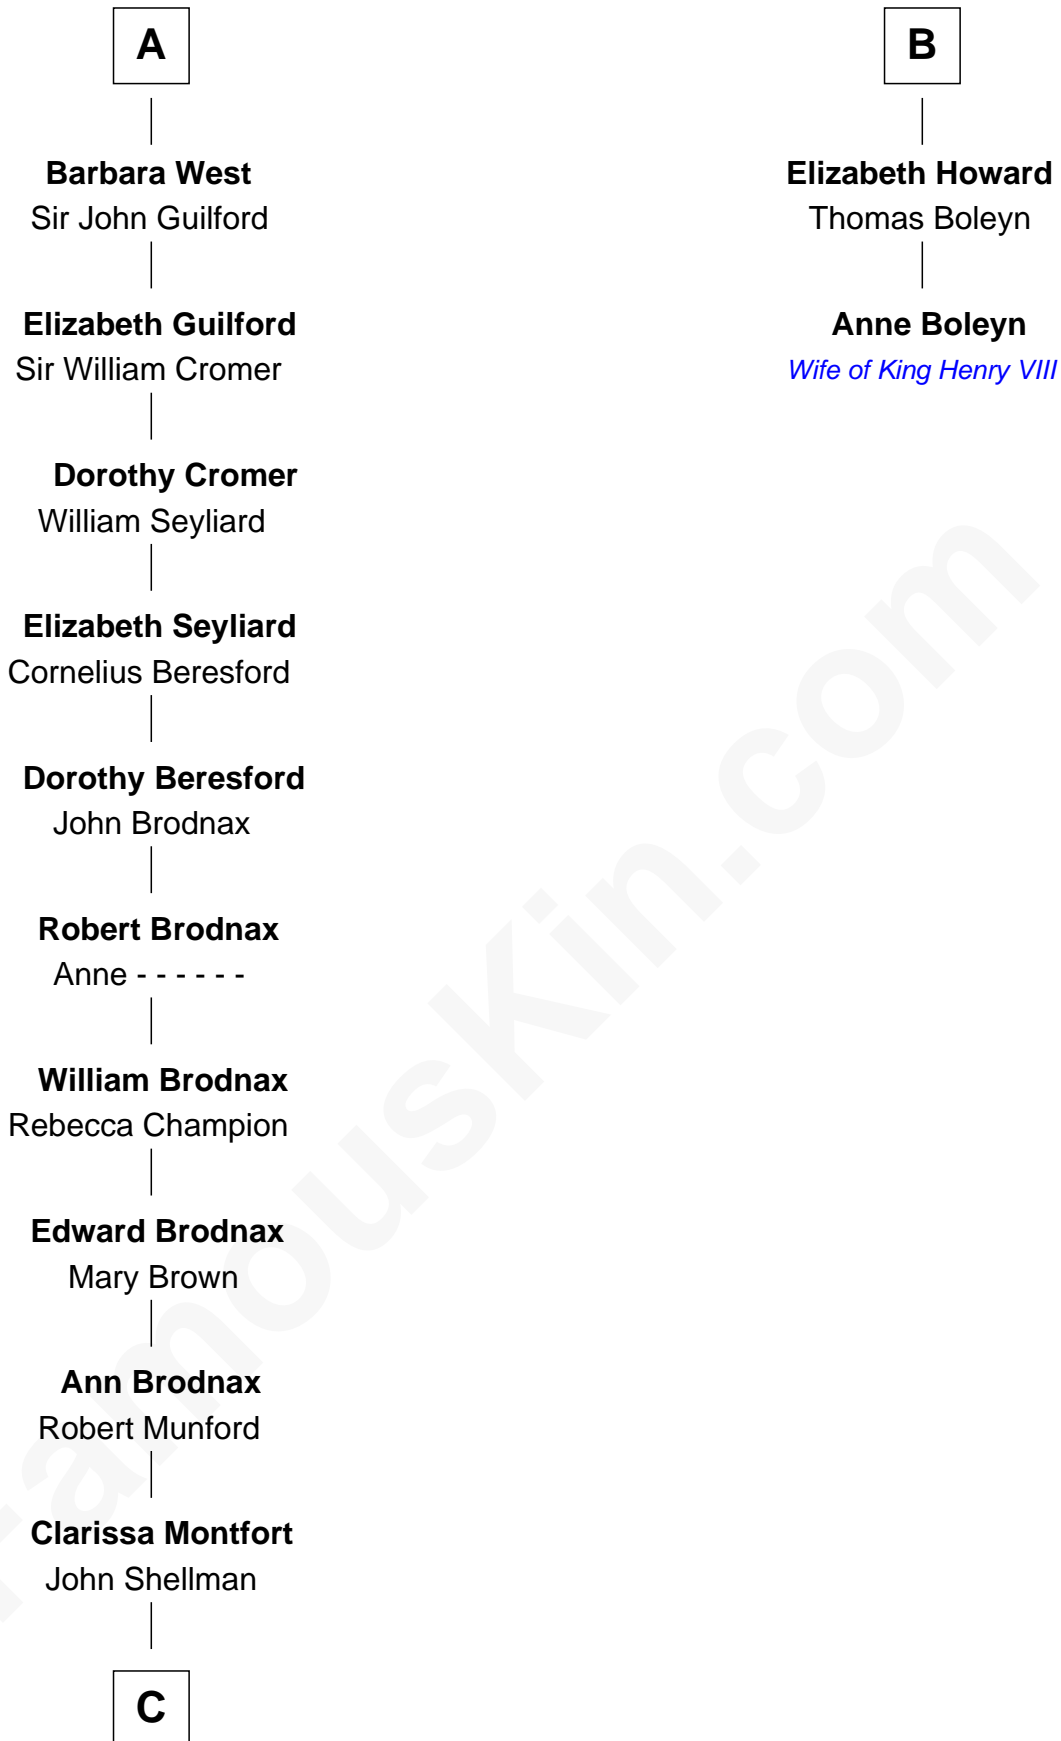

FamousKin.com
Relationship Chart of
George H. W. Bush
41st U.S. President

8th cousin 13 times removed of
Anne Boleyn
2nd Wife of King Henry VIII

William de Braiose

C

—
Susan Montfort Shellman

Samuel Howard Fay

—
Harriet Eleanor Fay

Rev. James Smith Bush

—
Samuel Prescott Bush

Flora Sheldon

—
Prescott Sheldon Bush

Dorothy Wear Walker

—
George H. W. Bush

41st U.S. President