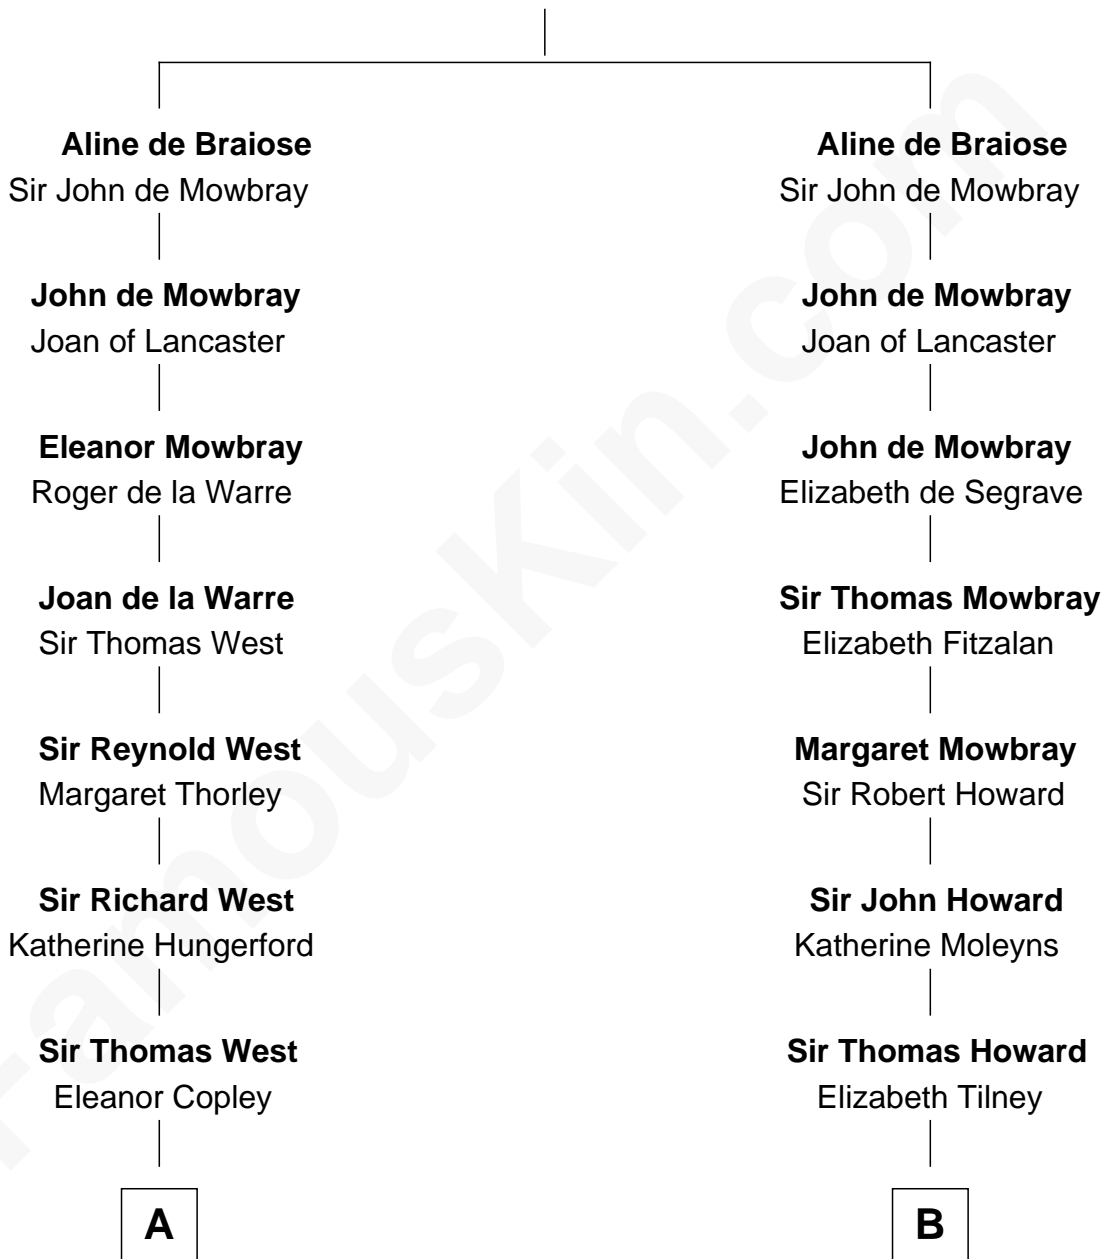

FamousKin.com
Relationship Chart of
George H. W. Bush
41st U.S. President

8th cousin 13 times removed of
Anne Boleyn
2nd Wife of King Henry VIII

William de Braiose

C

—
Susan Montfort Shellman

Samuel Howard Fay

—
Harriet Eleanor Fay

Rev. James Smith Bush

—
Samuel Prescott Bush

Flora Sheldon

—
Prescott Sheldon Bush

Dorothy Wear Walker

—
George H. W. Bush

41st U.S. President