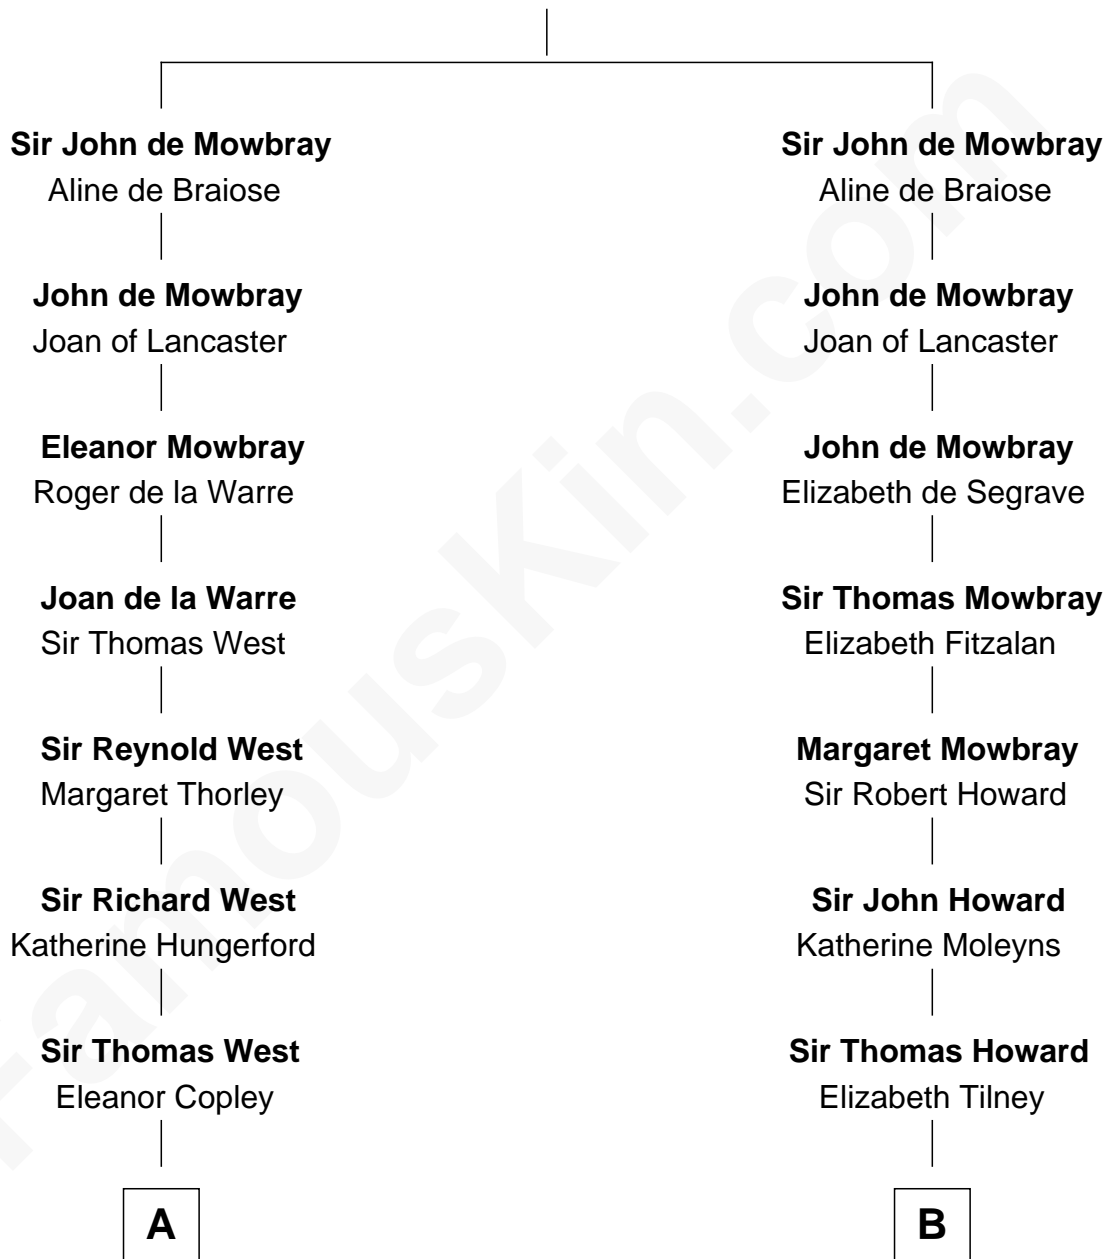

FamousKin.com
Relationship Chart of
George H. W. Bush
41st U.S. President

8th cousin 13 times removed of

Anne Boleyn
2nd Wife of King Henry VIII

Sir Roger de Mowbray
 Roese de Clare

C

—
Susan Montfort Shellman

Samuel Howard Fay

—
Harriet Eleanor Fay

Rev. James Smith Bush

—
Samuel Prescott Bush

Flora Sheldon

—
Prescott Sheldon Bush

Dorothy Wear Walker

—
George H. W. Bush

41st U.S. President