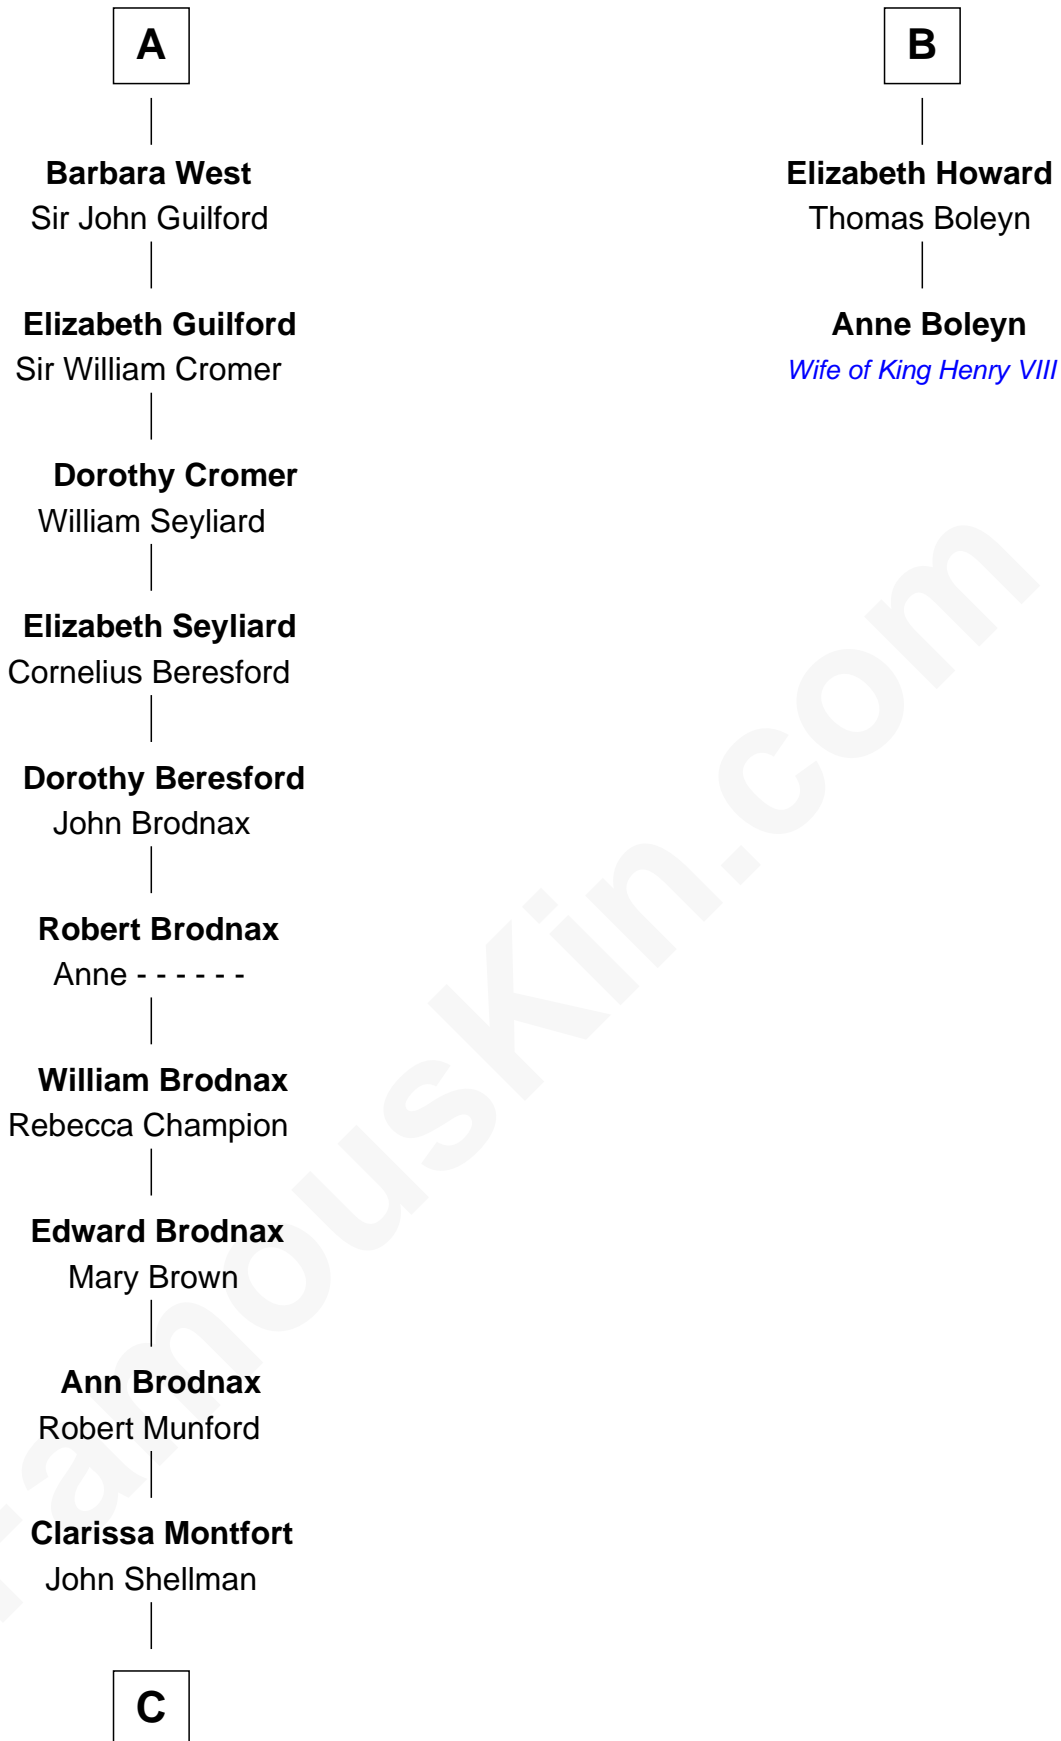

FamousKin.com
Relationship Chart of
George H. W. Bush
41st U.S. President

8th cousin 13 times removed of

Anne Boleyn
2nd Wife of King Henry VIII

Sir Roger de Mowbray
 Roese de Clare

C

—
Susan Montfort Shellman

Samuel Howard Fay

—
Harriet Eleanor Fay

Rev. James Smith Bush

—
Samuel Prescott Bush

Flora Sheldon

—
Prescott Sheldon Bush

Dorothy Wear Walker

—
George H. W. Bush

41st U.S. President