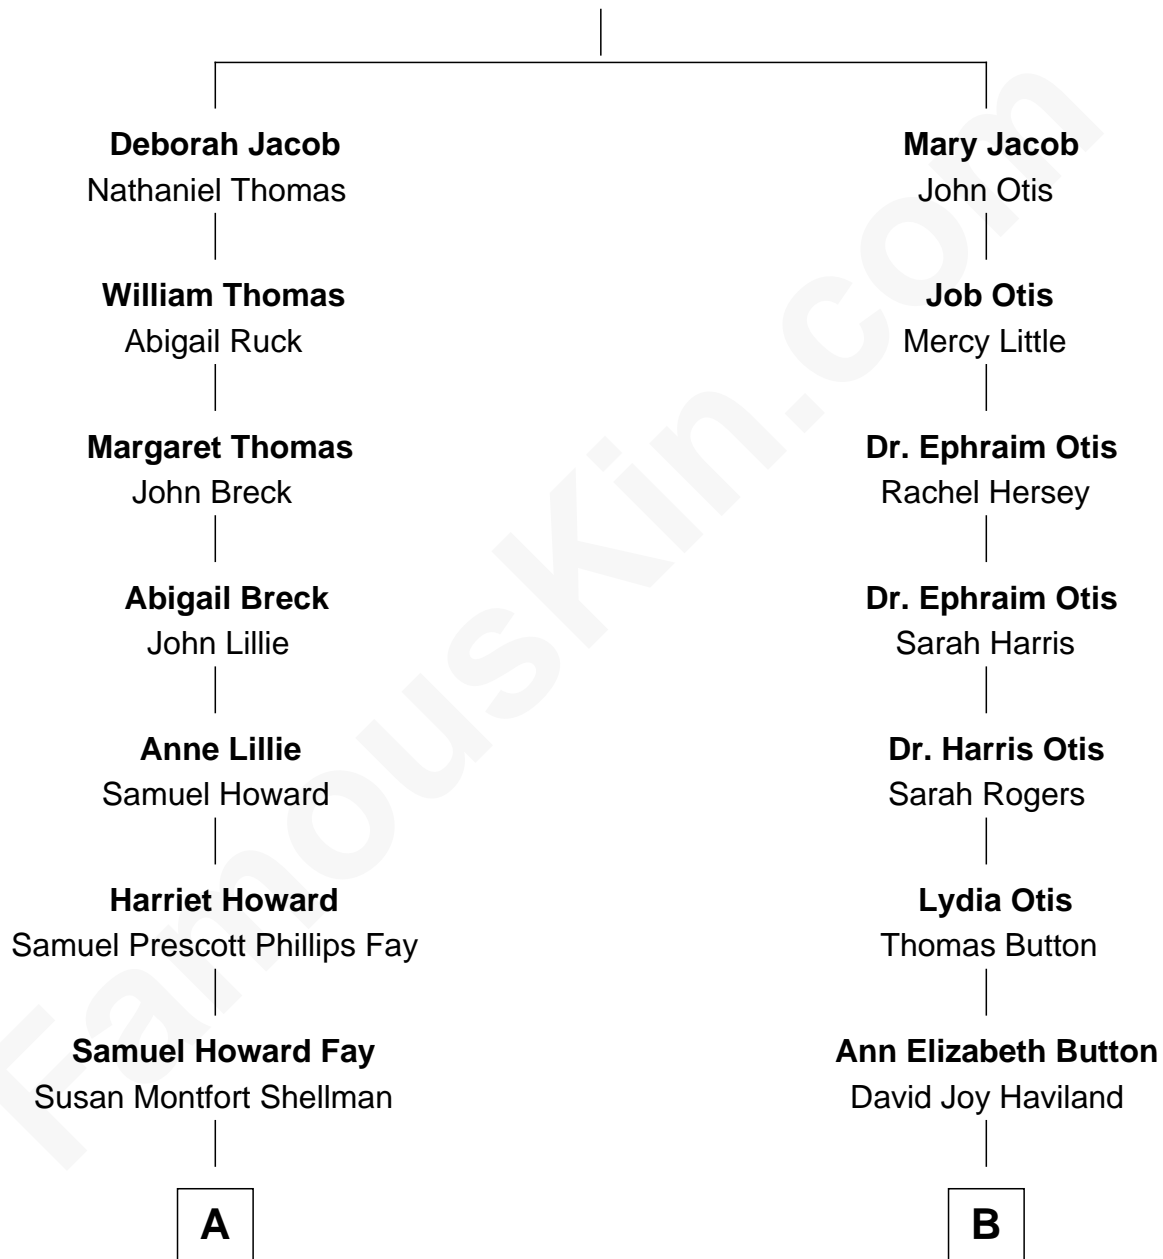

FamousKin.com Relationship Chart of

George H. W. Bush

41st U.S. President

8th cousin 2 times removed of

Willis Carrier

Inventor of Air Conditioning

Nicholas Jacob

Mary Gilman

A

Harriet Eleanor Fay
Rev. James Smith Bush

Samuel Prescott Bush
Flora Sheldon

Prescott Sheldon Bush
Dorothy Wear Walker

George H. W. Bush
41st U.S. President

B

Elizabeth R. Haviland
Duane Williams Carrier

Willis Carrier
Inventor of Air Conditioning