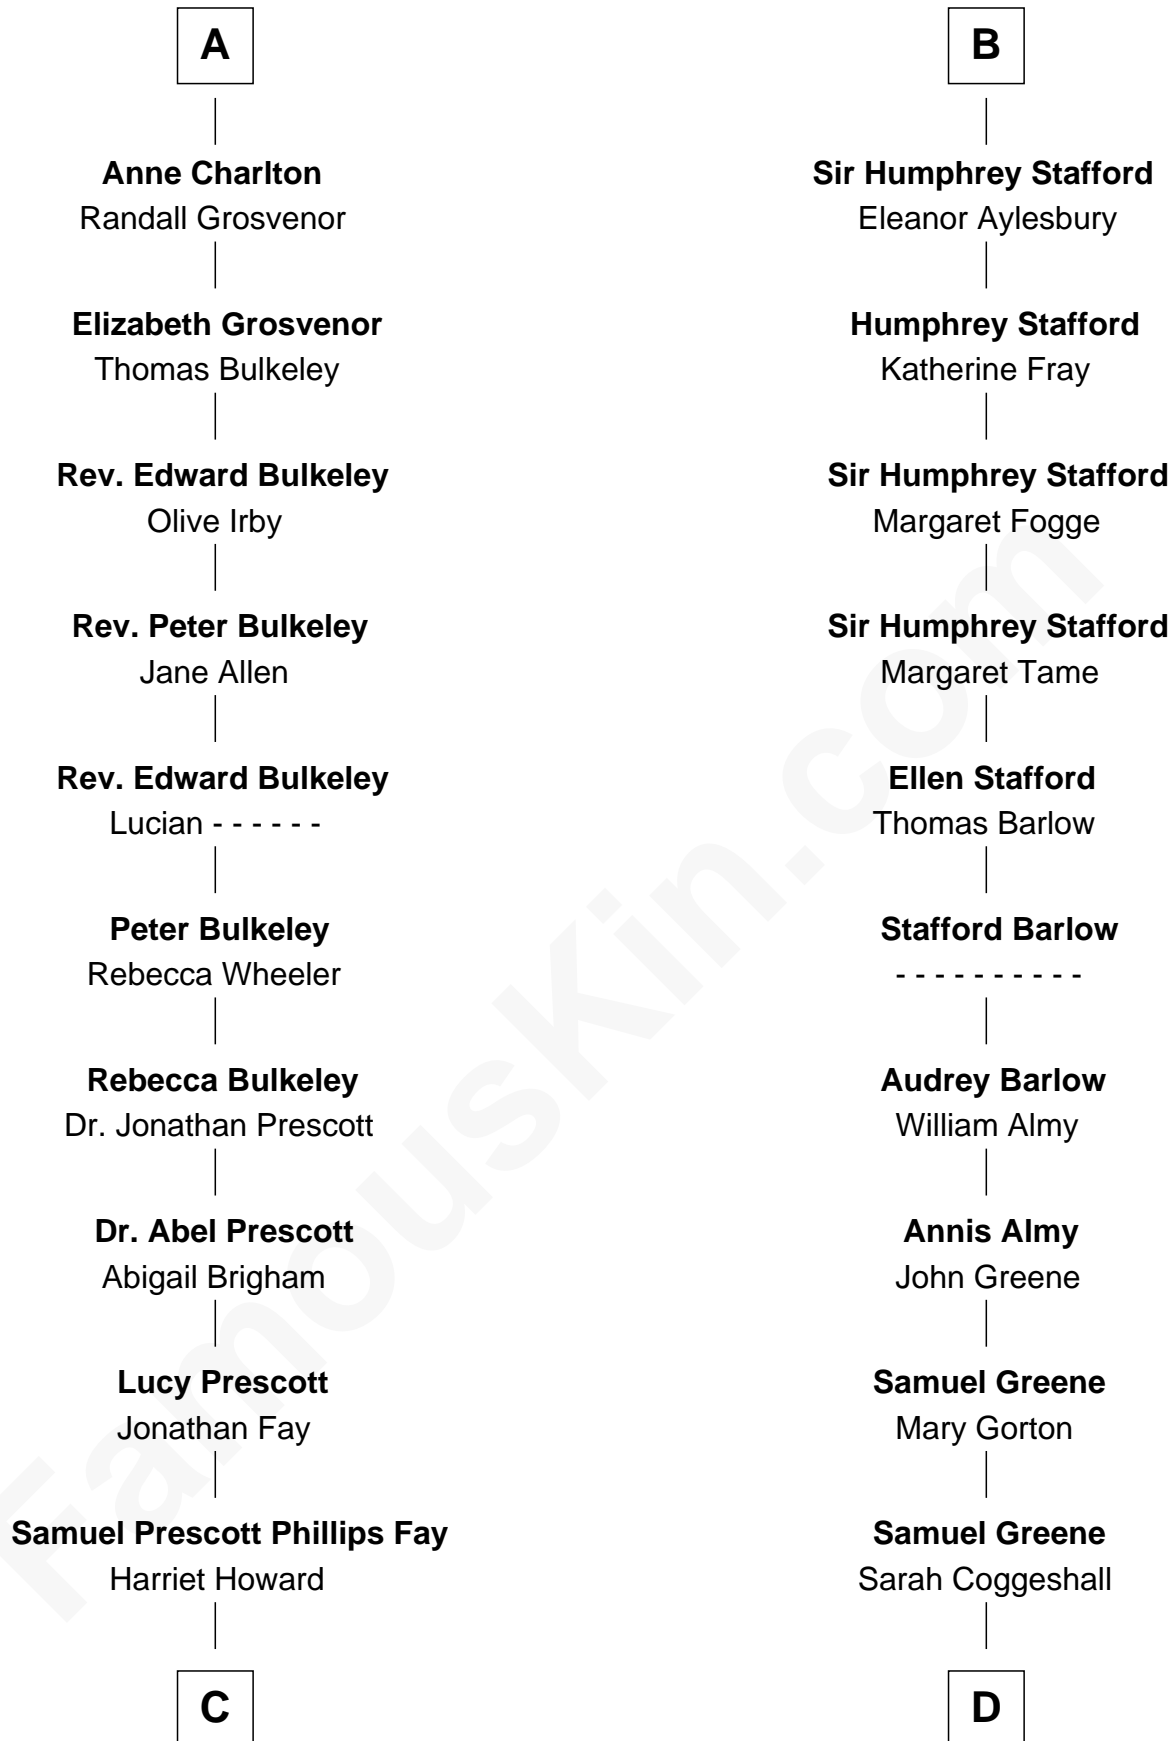

FamousKin.com
Relationship Chart of
George H. W. Bush
41st U.S. President

19th cousin 2 times removed of
Samuel Ward King
15th Governor of Rhode Island

Sir Roger de Somery
 Nichole d'Aubenev

C

Samuel Howard Fay
Susan Montfort Shellman

Harriet Eleanor Fay
Rev. James Smith Bush

Samuel Prescott Bush
Flora Sheldon

Prescott Sheldon Bush
Dorothy Wear Walker

George H. W. Bush
41st U.S. President

D

Mercy Green
John Walton

Welthian Walton
William Borden King

Samuel Ward King
15th Governor of Rhode Island