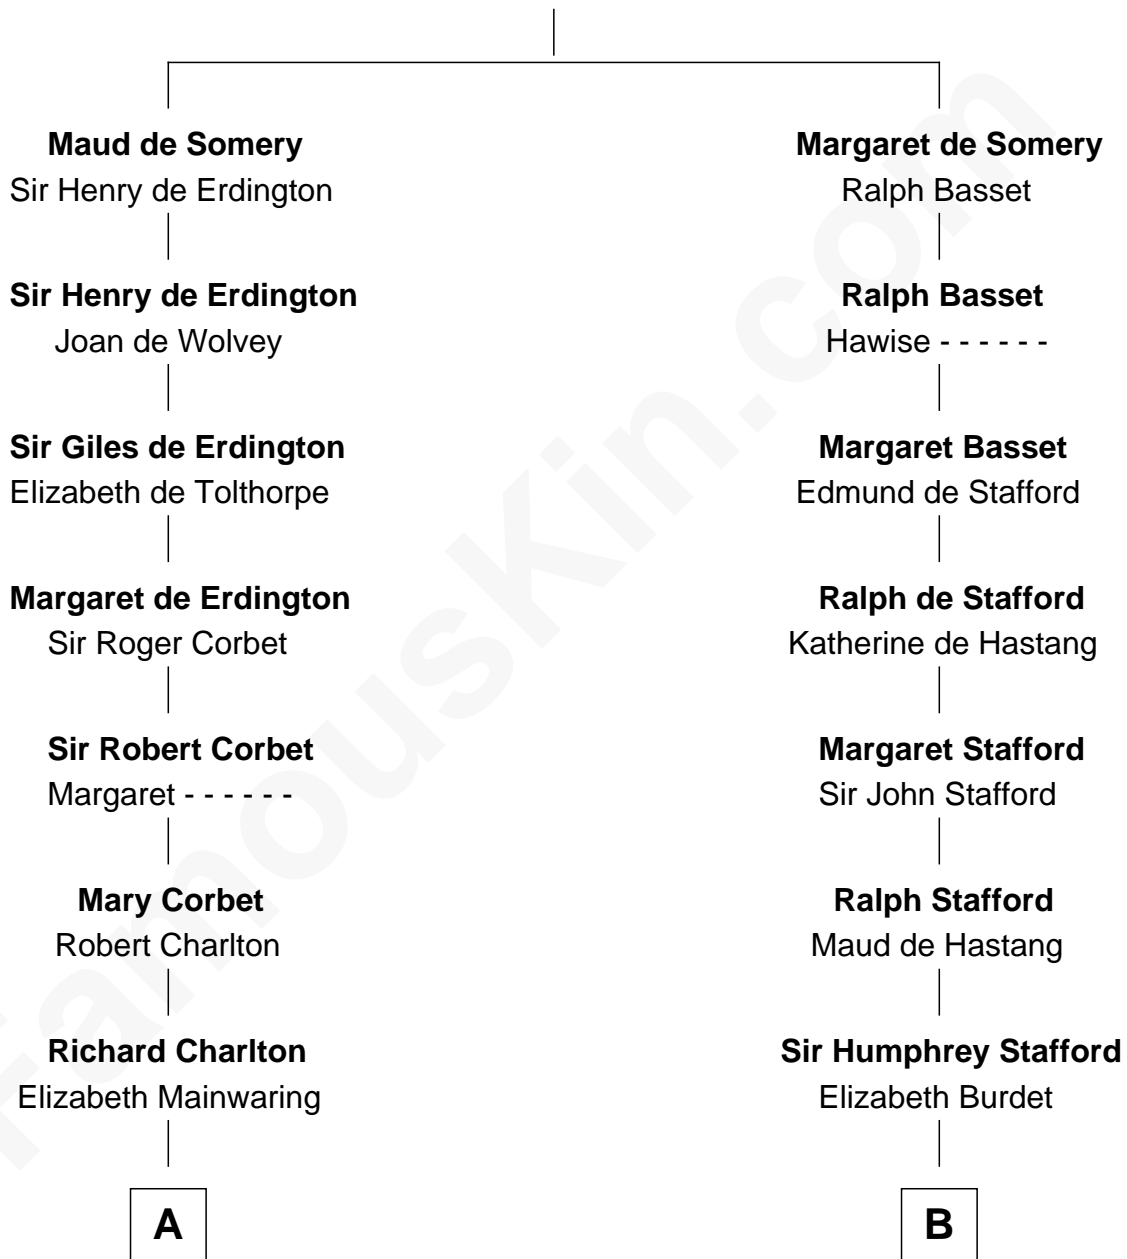

FamousKin.com
Relationship Chart of
George H. W. Bush
41st U.S. President

19th cousin 2 times removed of
Samuel Ward King
15th Governor of Rhode Island

Sir Roger de Somery
 Nichole d'Aubenev

C

Samuel Howard Fay
Susan Montfort Shellman

Harriet Eleanor Fay
Rev. James Smith Bush

Samuel Prescott Bush
Flora Sheldon

Prescott Sheldon Bush
Dorothy Wear Walker

George H. W. Bush
41st U.S. President

D

Mercy Green
John Walton

Welthian Walton
William Borden King

Samuel Ward King
15th Governor of Rhode Island