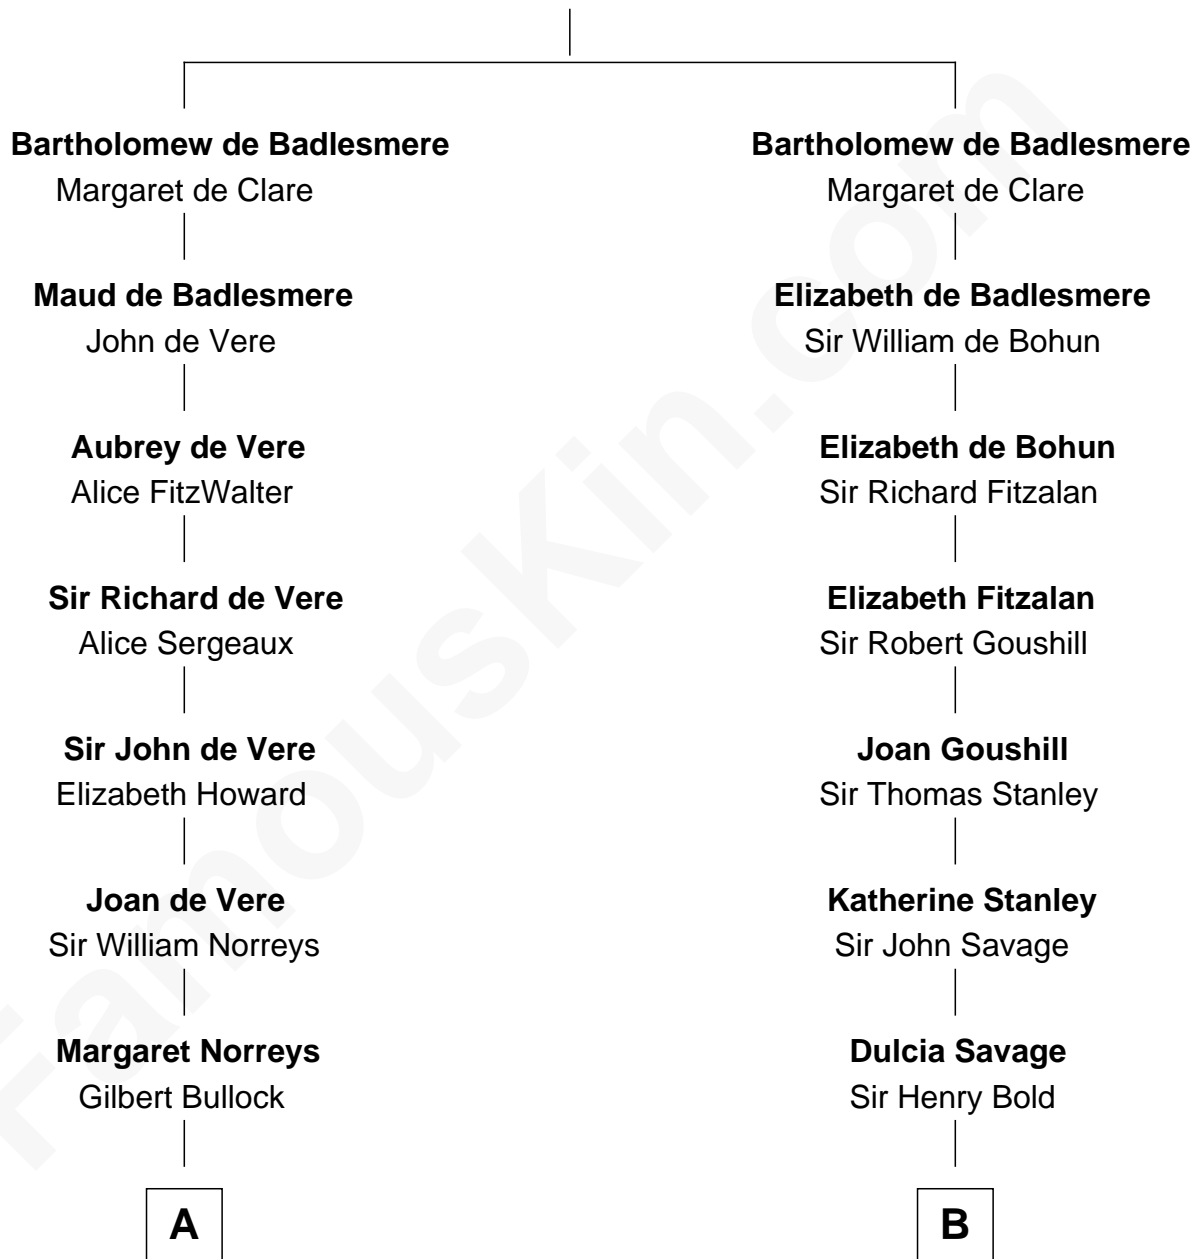

**FamousKin.com**  
**Relationship Chart of**  
**George H. W. Bush**  
*41st U.S. President*

**14th cousin 7 times removed of**  
**Francis Lightfoot Lee**  
*Signer of the Declaration of Independence*

**Gunselm de Badlesmere**

**C**

—  
**Samuel Howard Fay**  
Susan Montfort Shellman

—  
**Harriet Eleanor Fay**  
Rev. James Smith Bush

—  
**Samuel Prescott Bush**  
Flora Sheldon

—  
**Prescott Sheldon Bush**  
Dorothy Wear Walker

—  
**George H. W. Bush**  
*41st U.S. President*

FamousKin.com