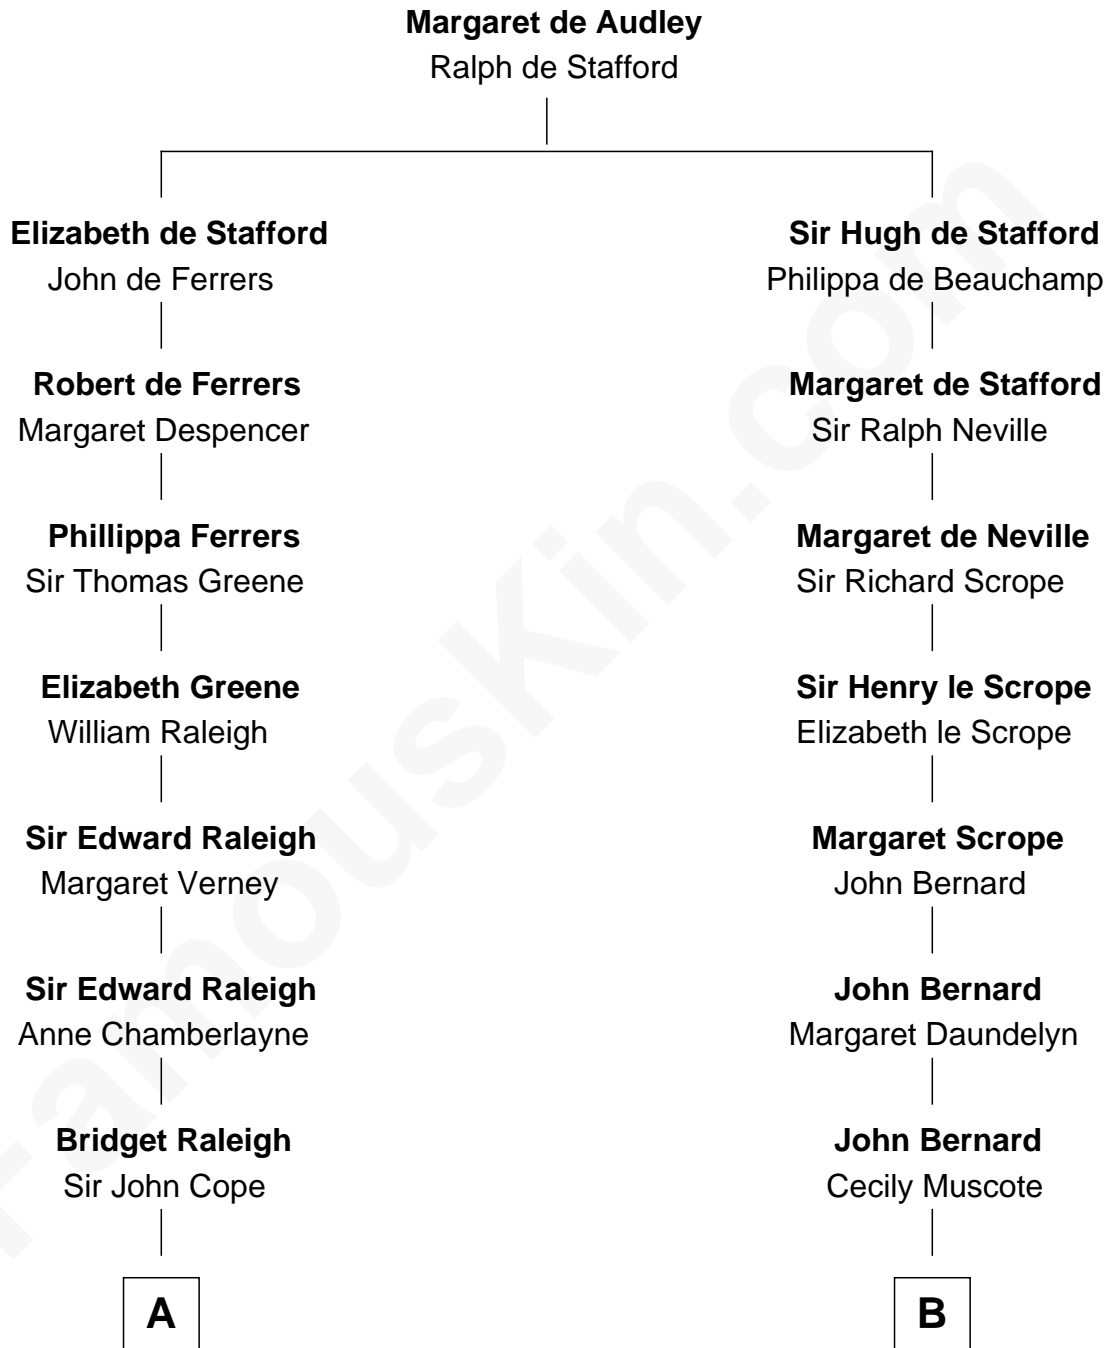

**FamousKin.com**  
**Relationship Chart of**  
**George H. W. Bush**  
*41st U.S. President*

**13th cousin 8 times removed of**  
**Francis Lightfoot Lee**  
*Signer of the Declaration of Independence*

**C**

—  
**Samuel Howard Fay**  
Susan Montfort Shellman

—  
**Harriet Eleanor Fay**  
Rev. James Smith Bush

—  
**Samuel Prescott Bush**  
Flora Sheldon

—  
**Prescott Sheldon Bush**  
Dorothy Wear Walker

—  
**George H. W. Bush**  
*41st U.S. President*

FamousKin.com