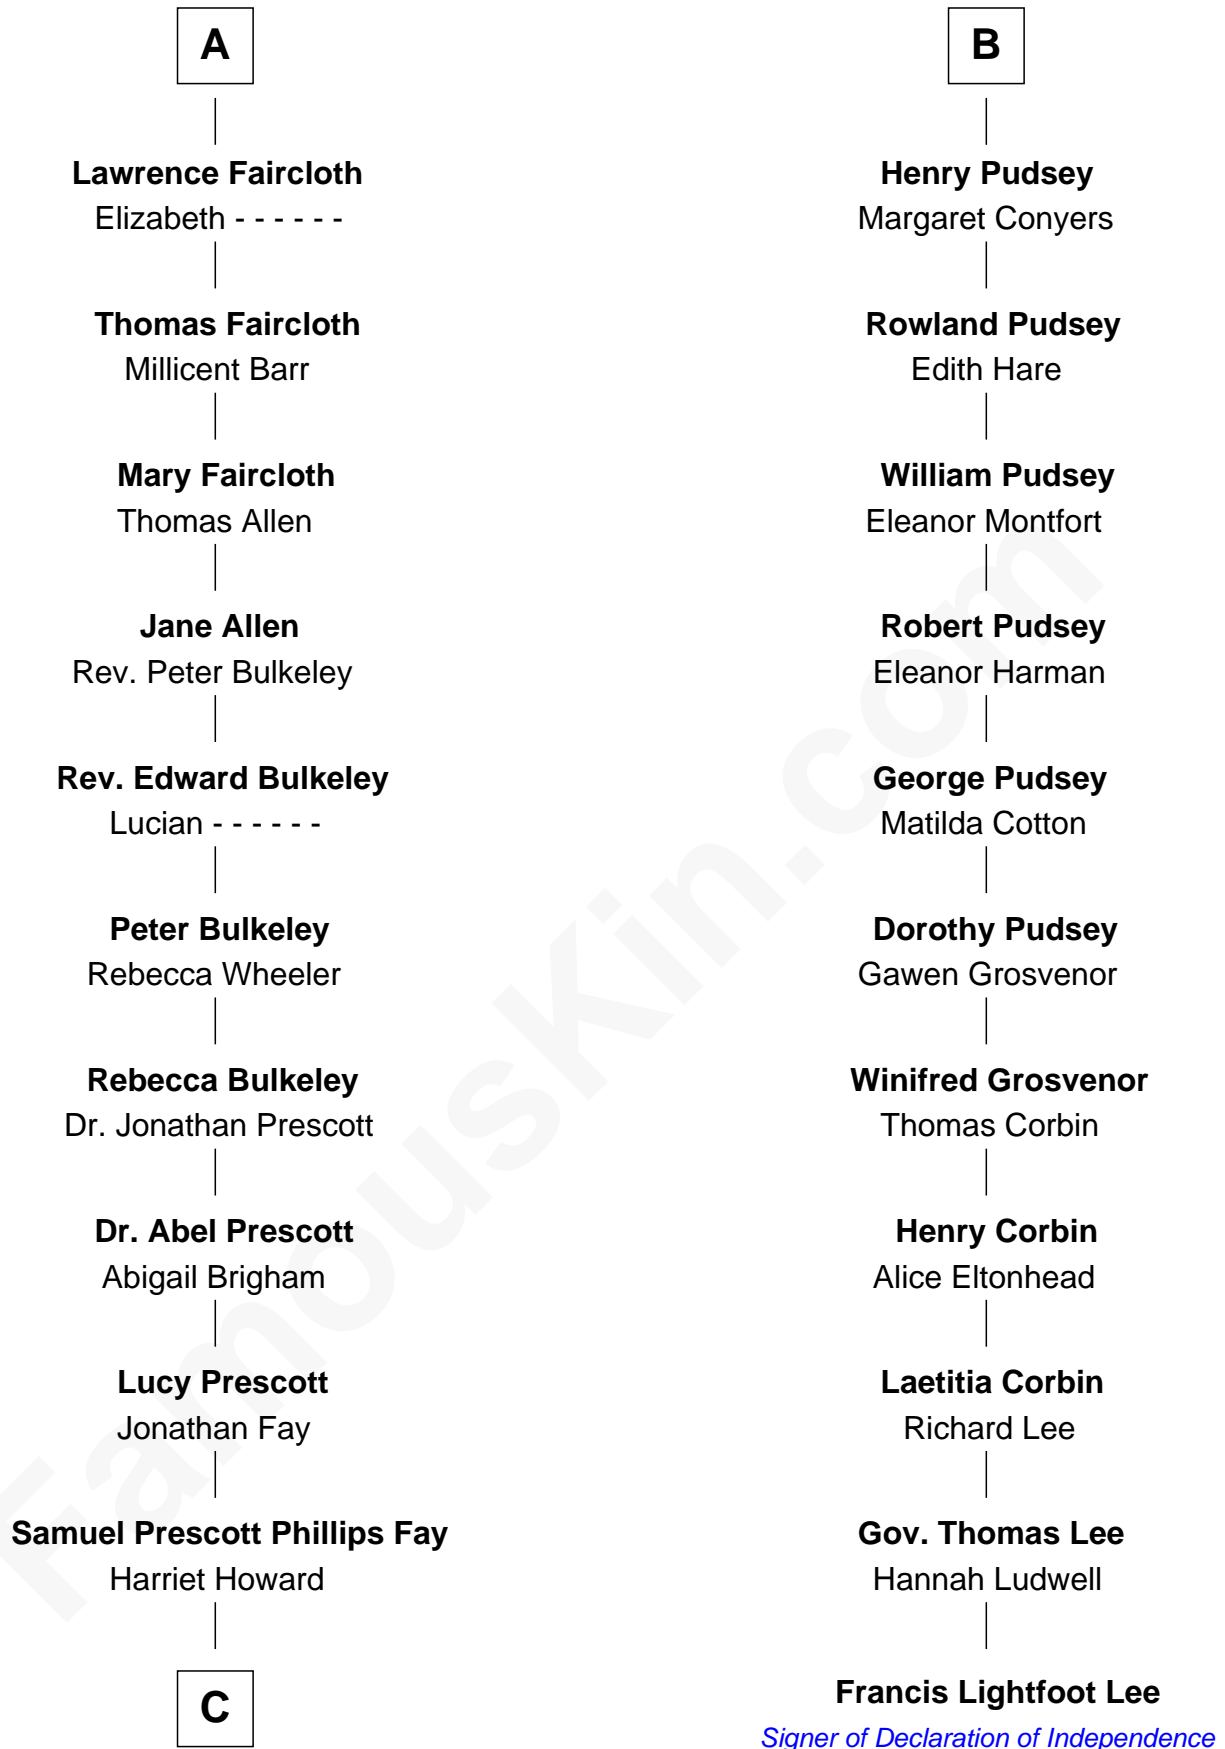

**FamousKin.com**  
**Relationship Chart of**  
**George H. W. Bush**  
*41st U.S. President*

**17th cousin 4 times removed of**  
**Francis Lightfoot Lee**  
*Signer of the Declaration of Independence*

**C**

—  
**Samuel Howard Fay**  
Susan Montfort Shellman

—  
**Harriet Eleanor Fay**  
Rev. James Smith Bush

—  
**Samuel Prescott Bush**  
Flora Sheldon

—  
**Prescott Sheldon Bush**  
Dorothy Wear Walker

—  
**George H. W. Bush**  
*41st U.S. President*

FamousKin.com