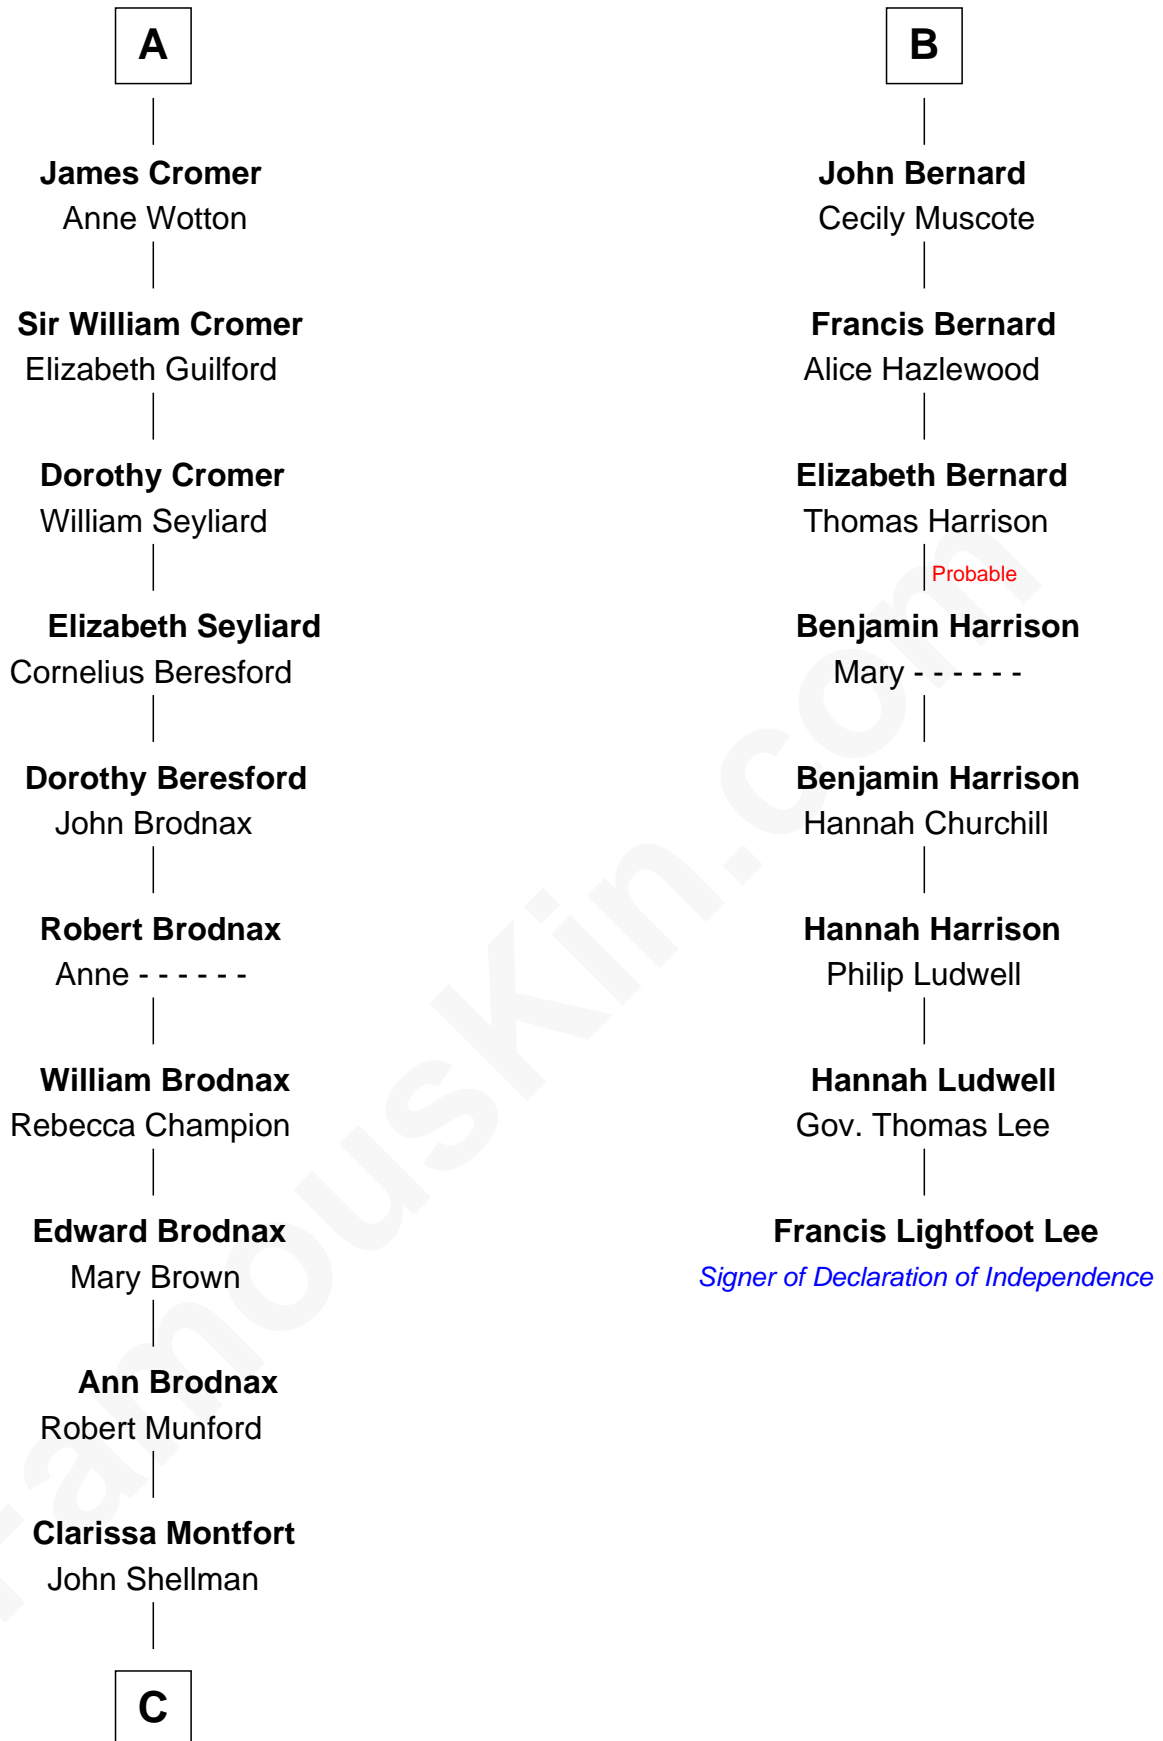

FamousKin.com
Relationship Chart of
George H. W. Bush
41st U.S. President

14th cousin 7 times removed of
Francis Lightfoot Lee
Signer of the Declaration of Independence

C

—
Susan Montfort Shellman

Samuel Howard Fay

—
Harriet Eleanor Fay

Rev. James Smith Bush

—
Samuel Prescott Bush

Flora Sheldon

—
Prescott Sheldon Bush

Dorothy Wear Walker

—
George H. W. Bush

41st U.S. President