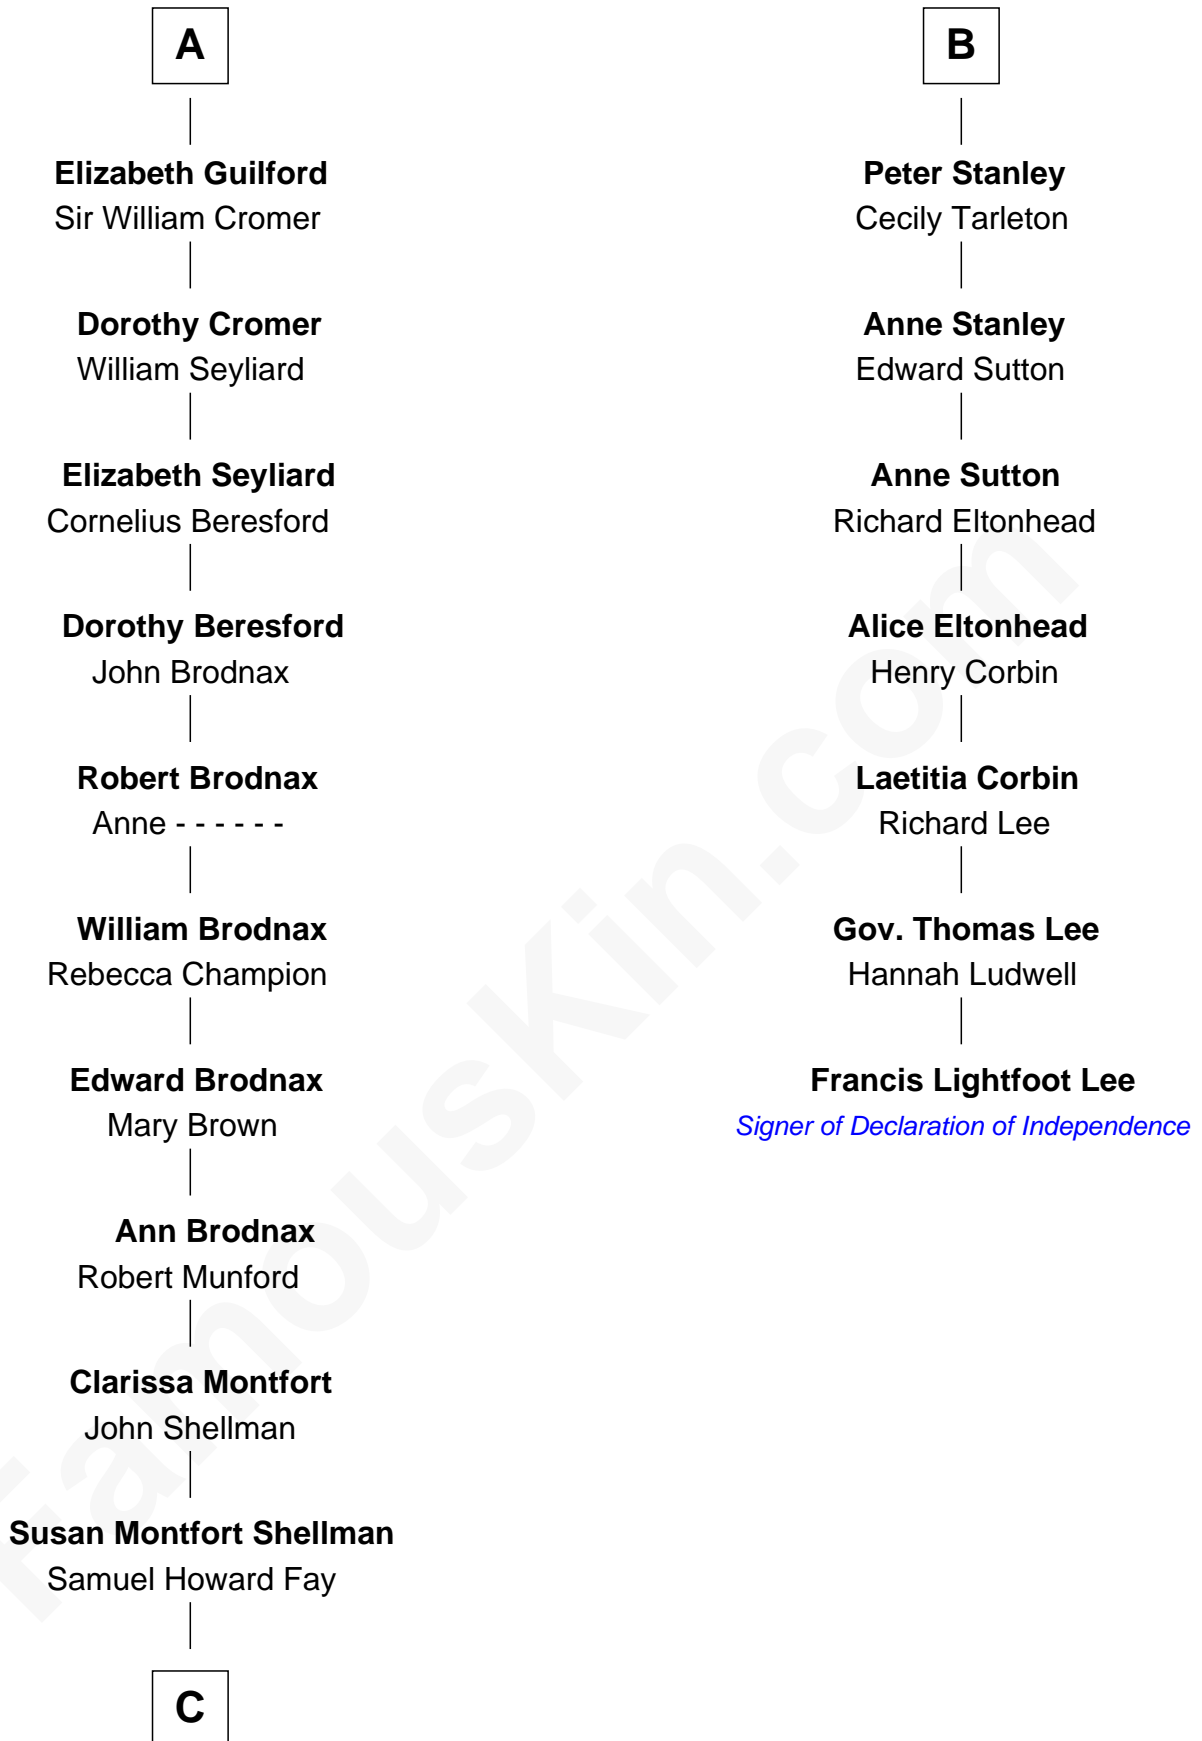

**FamousKin.com**  
**Relationship Chart of**  
**George H. W. Bush**  
*41st U.S. President*

**13th cousin 7 times removed of**  
**Francis Lightfoot Lee**  
*Signer of the Declaration of Independence*

**C**

—  
**Harriet Eleanor Fay**  
Rev. James Smith Bush

—  
**Samuel Prescott Bush**  
Flora Sheldon

—  
**Prescott Sheldon Bush**  
Dorothy Wear Walker

—  
**George H. W. Bush**  
*41st U.S. President*