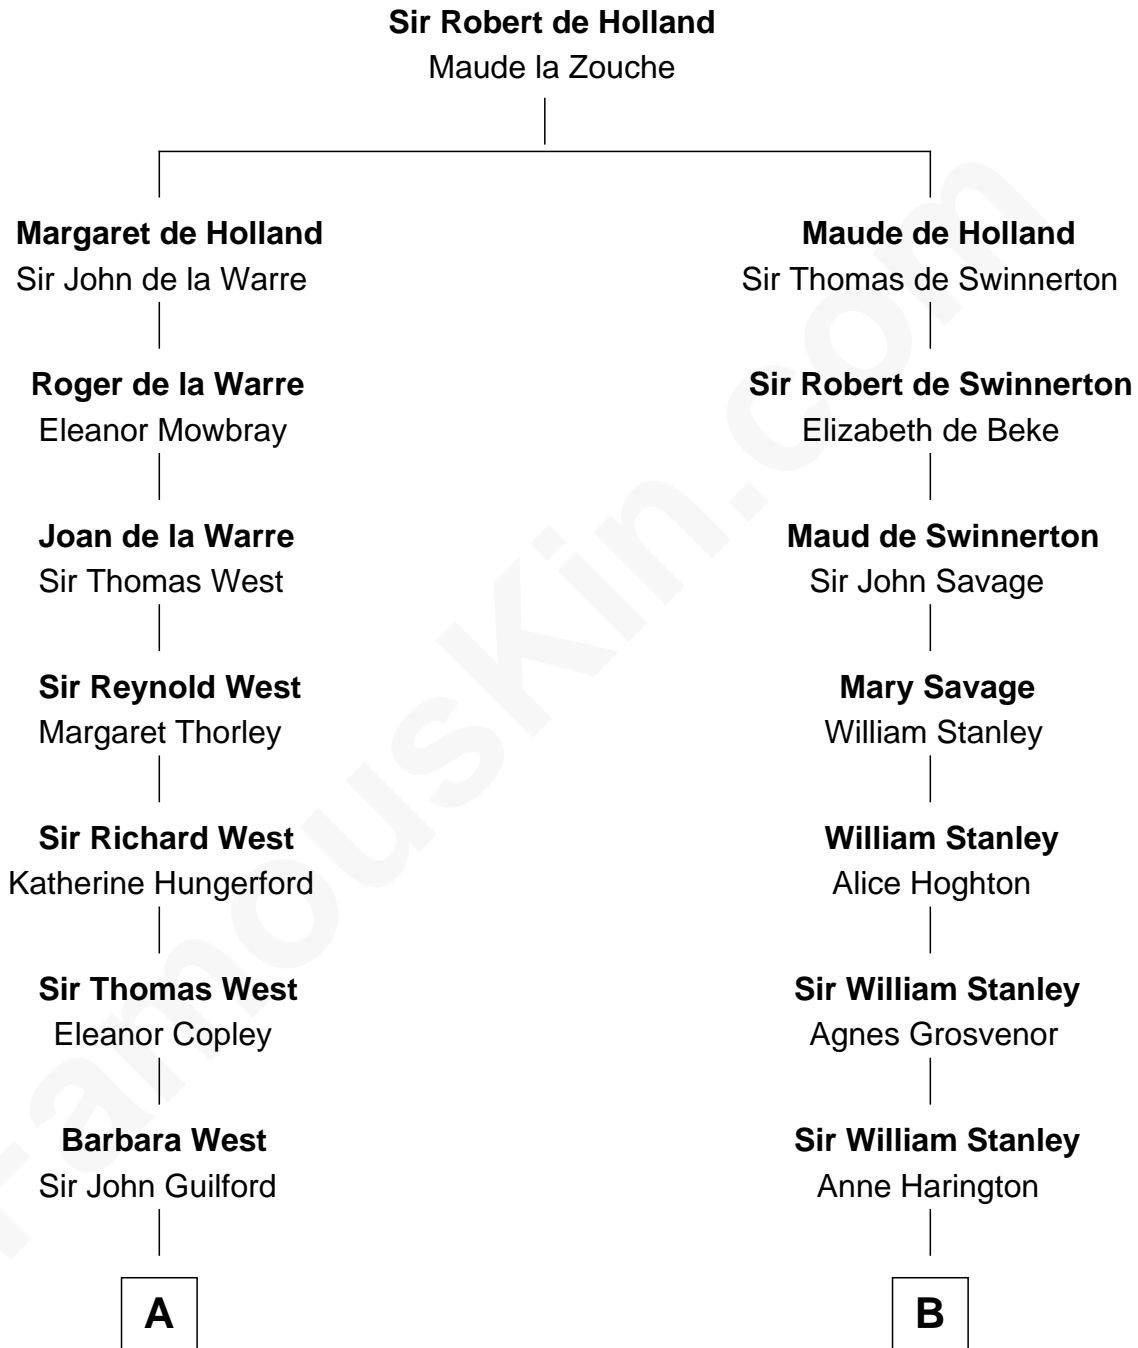

**FamousKin.com**  
**Relationship Chart of**  
**George H. W. Bush**  
*41st U.S. President*

**13th cousin 7 times removed of**  
**Francis Lightfoot Lee**  
*Signer of the Declaration of Independence*

**C**

—  
**Harriet Eleanor Fay**  
Rev. James Smith Bush

—  
**Samuel Prescott Bush**  
Flora Sheldon

—  
**Prescott Sheldon Bush**  
Dorothy Wear Walker

—  
**George H. W. Bush**  
*41st U.S. President*