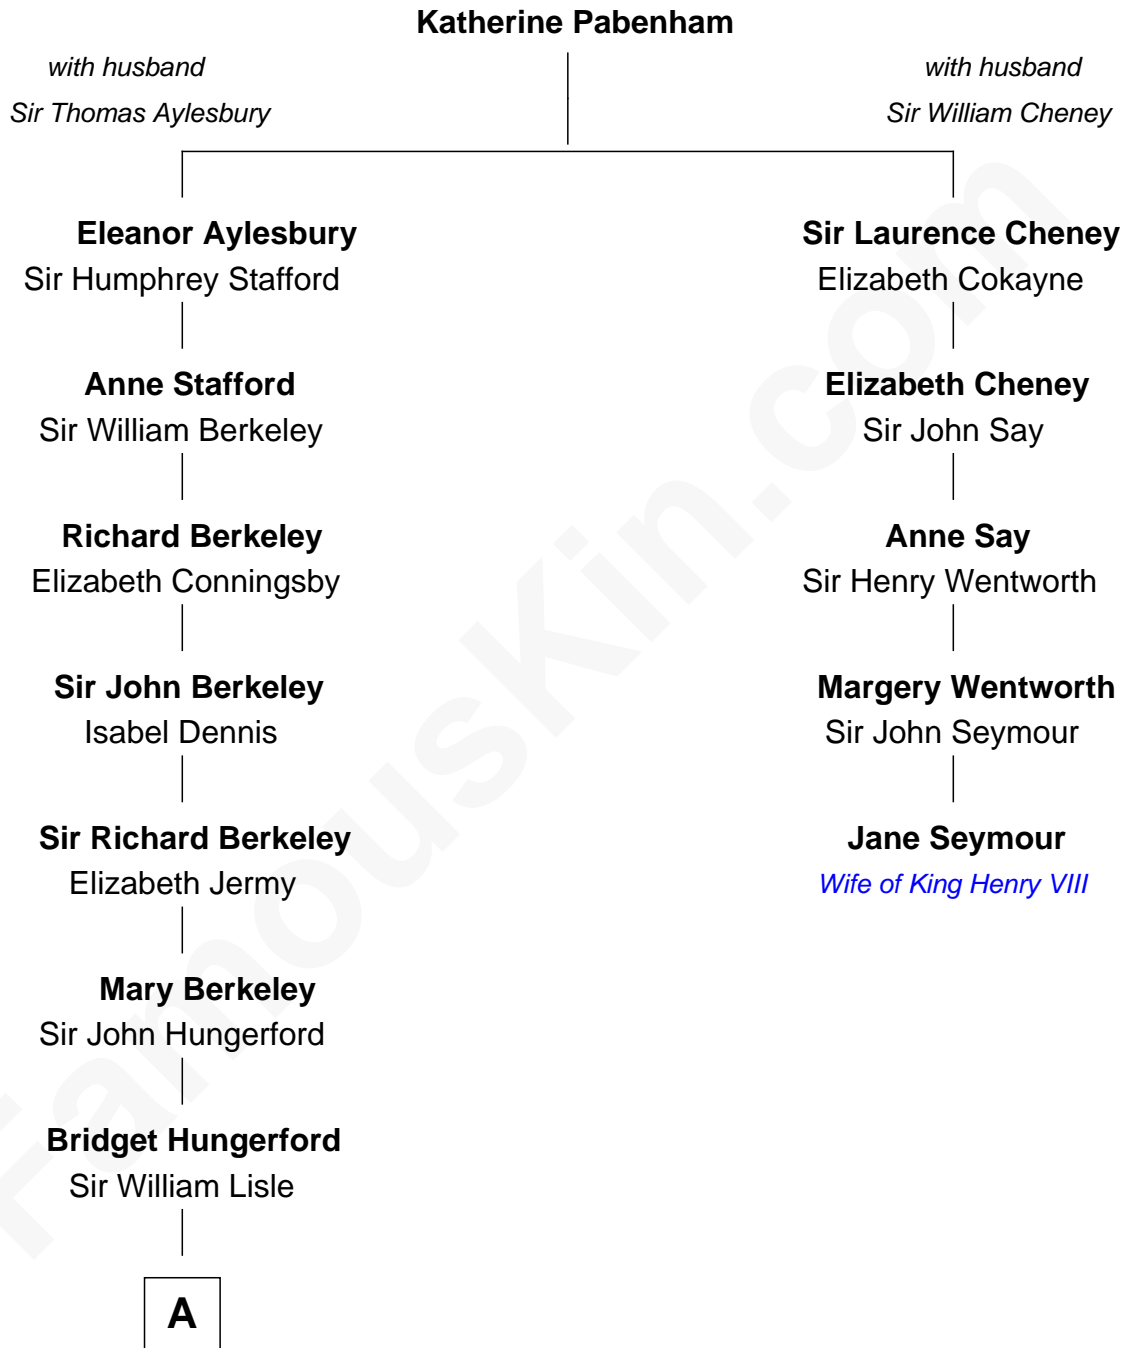

FamousKin.com
Relationship Chart of
George H. W. Bush
41st U.S. President

4th cousin 14 times removed of
Jane Seymour
3rd Wife of King Henry VIII

B

—
Prescott Sheldon Bush

Dorothy Wear Walker

—
George H. W. Bush

41st U.S. President

FamousKin.com