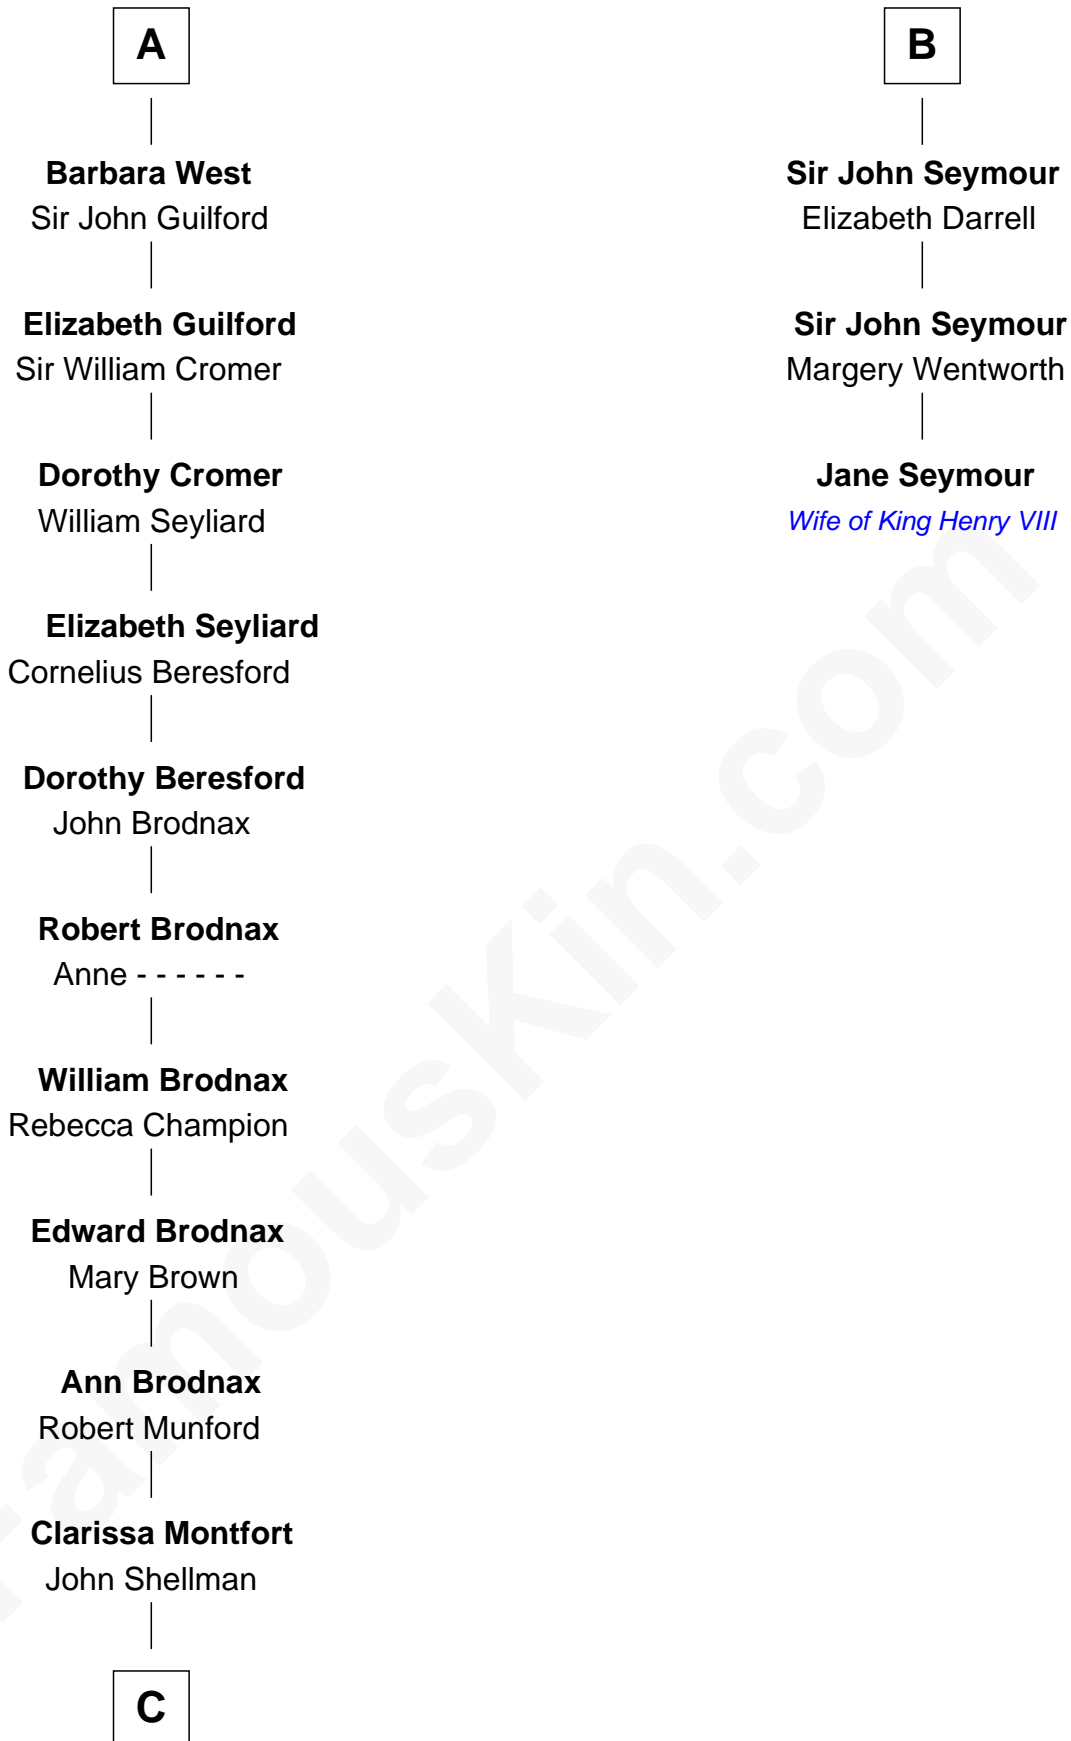

**FamousKin.com**  
**Relationship Chart of**  
**George H. W. Bush**  
*41st U.S. President*

**9th cousin 12 times removed of**  
**Jane Seymour**  
*3rd Wife of King Henry VIII*

**C**

—  
**Susan Montfort Shellman**

Samuel Howard Fay

—  
**Harriet Eleanor Fay**

Rev. James Smith Bush

—  
**Samuel Prescott Bush**

Flora Sheldon

—  
**Prescott Sheldon Bush**

Dorothy Wear Walker

—  
**George H. W. Bush**

*41st U.S. President*

FamousKin.com