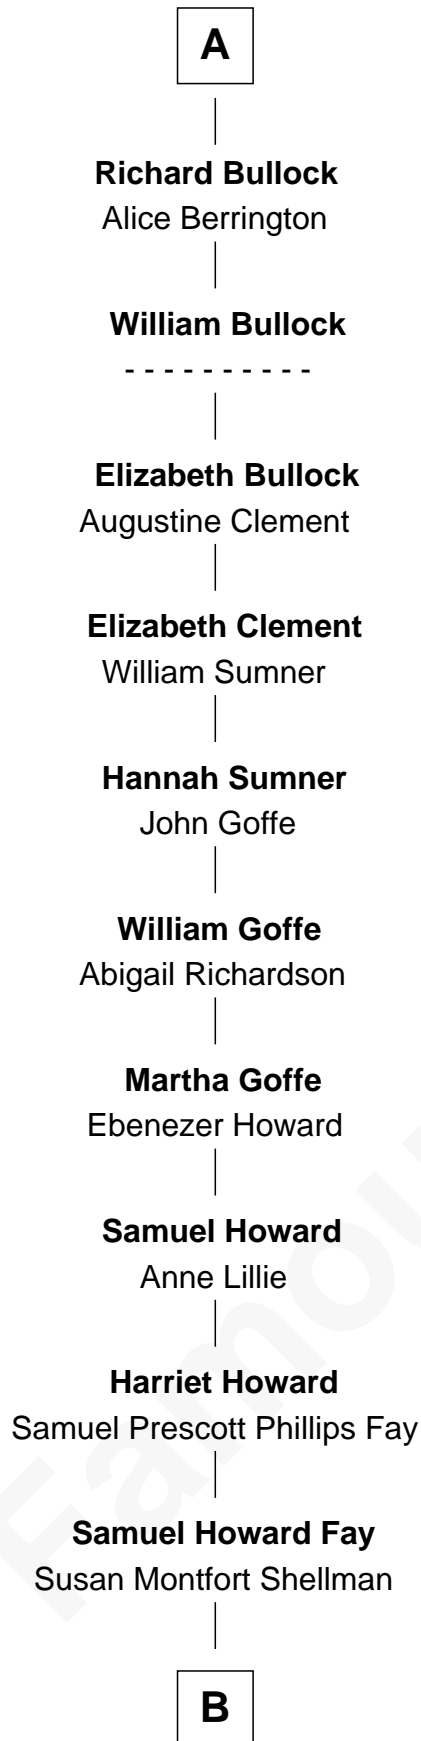

**FamousKin.com**  
**Relationship Chart of**  
**George H. W. Bush**  
*41st U.S. President*

7th cousin 13 times removed of  
**Jane Seymour**  
*3rd Wife of King Henry VIII*

**B**

—  
**Harriet Eleanor Fay**  
Rev. James Smith Bush

—  
**Samuel Prescott Bush**  
Flora Sheldon

—  
**Prescott Sheldon Bush**  
Dorothy Wear Walker

—  
**George H. W. Bush**  
*41st U.S. President*

FamousKin.com