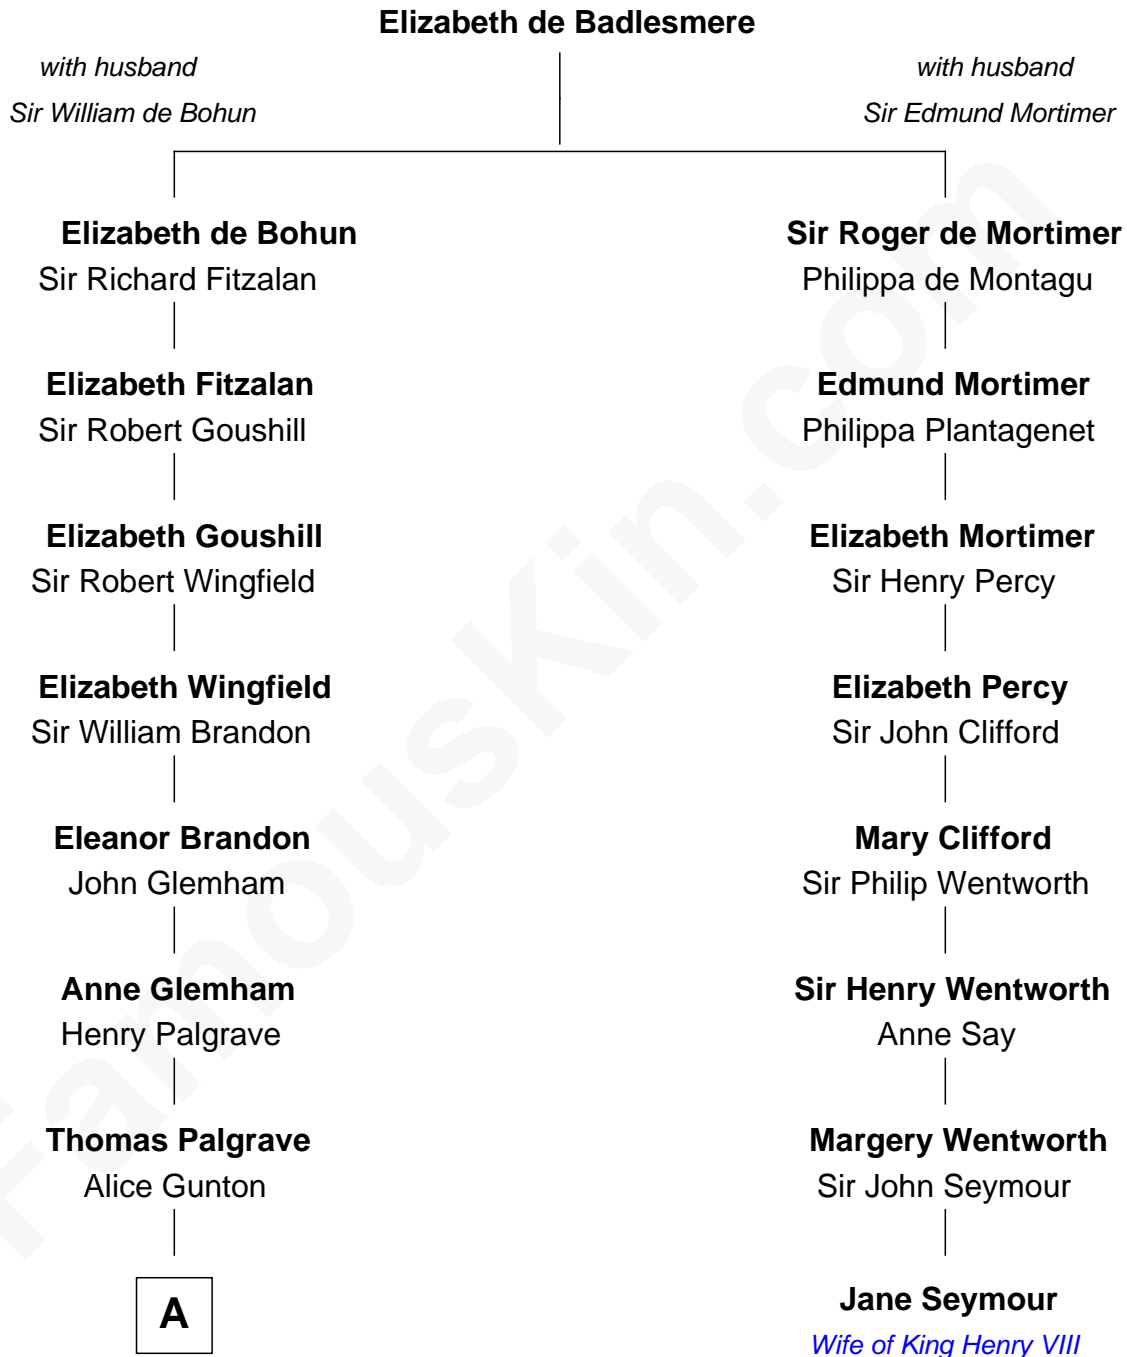

**FamousKin.com**  
**Relationship Chart of**  
**George H. W. Bush**  
*41st U.S. President*

7th cousin 13 times removed of  
**Jane Seymour**  
*3rd Wife of King Henry VIII*

**B**

**Harriet Eleanor Fay**  
Rev. James Smith Bush

**Samuel Prescott Bush**  
Flora Sheldon

**Prescott Sheldon Bush**  
Dorothy Wear Walker

**George H. W. Bush**  
*41st U.S. President*

FamousKin.com