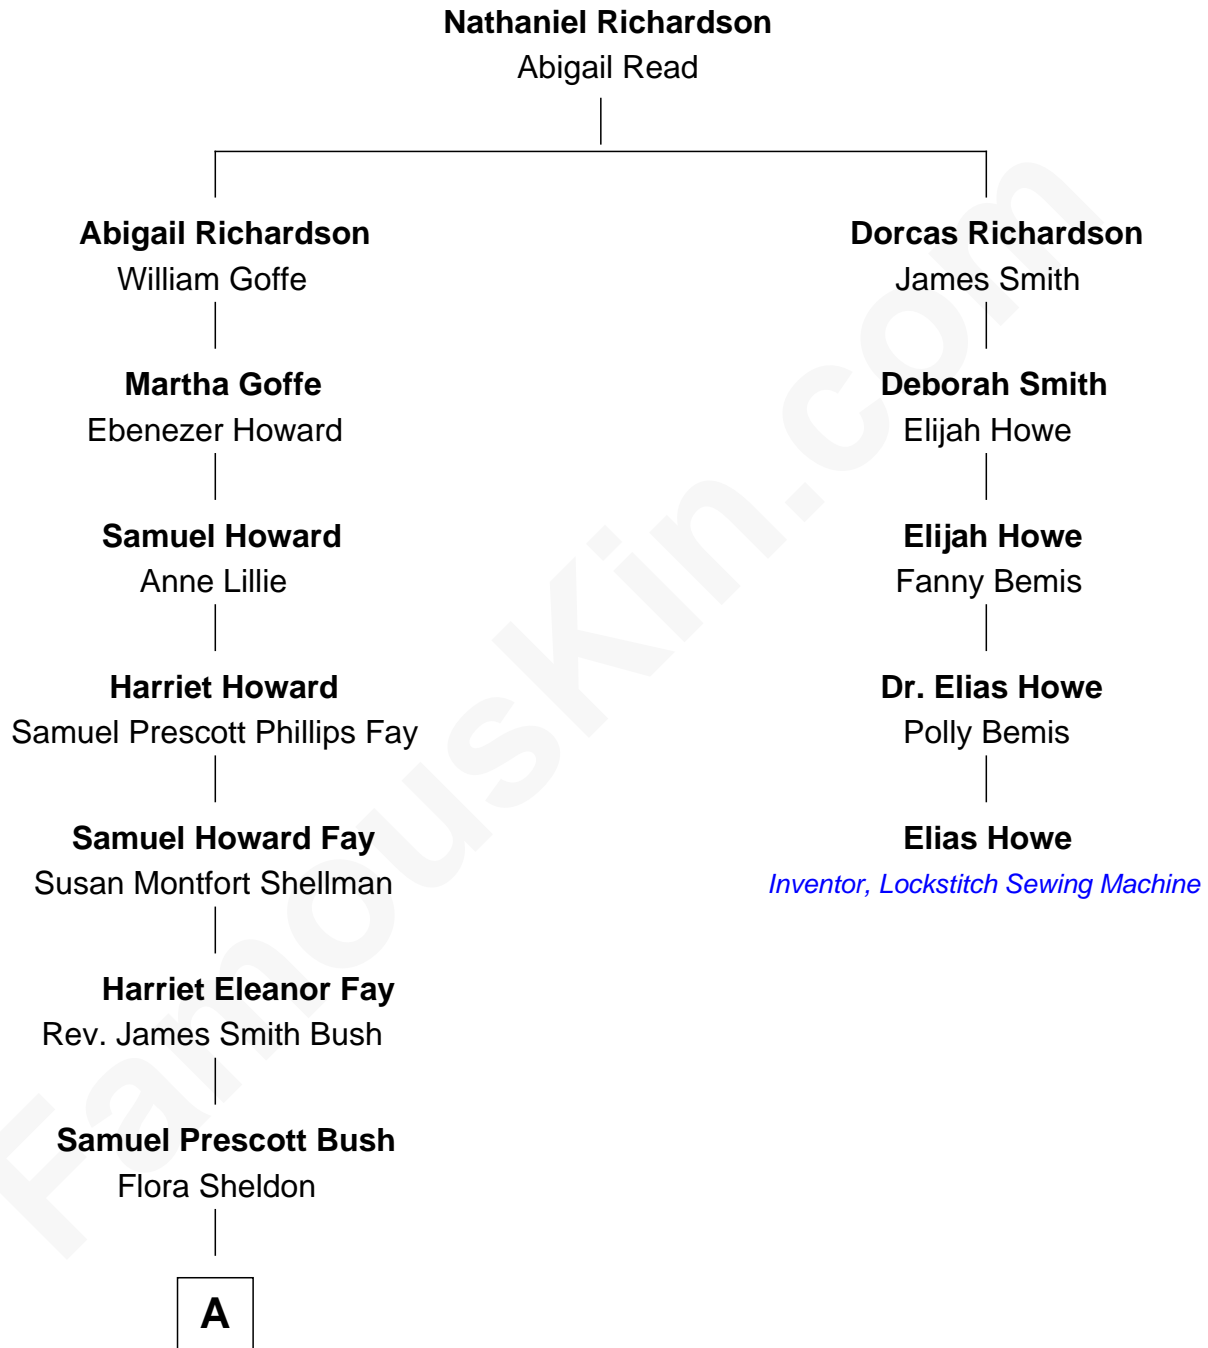

FamousKin.com
Relationship Chart of
George H. W. Bush
41st U.S. President

4th cousin 4 times removed of
Elias Howe
Inventor, Lockstitch Sewing Machine

A

—
Prescott Sheldon Bush

Dorothy Wear Walker

—
George H. W. Bush

41st U.S. President

FamousKin.com