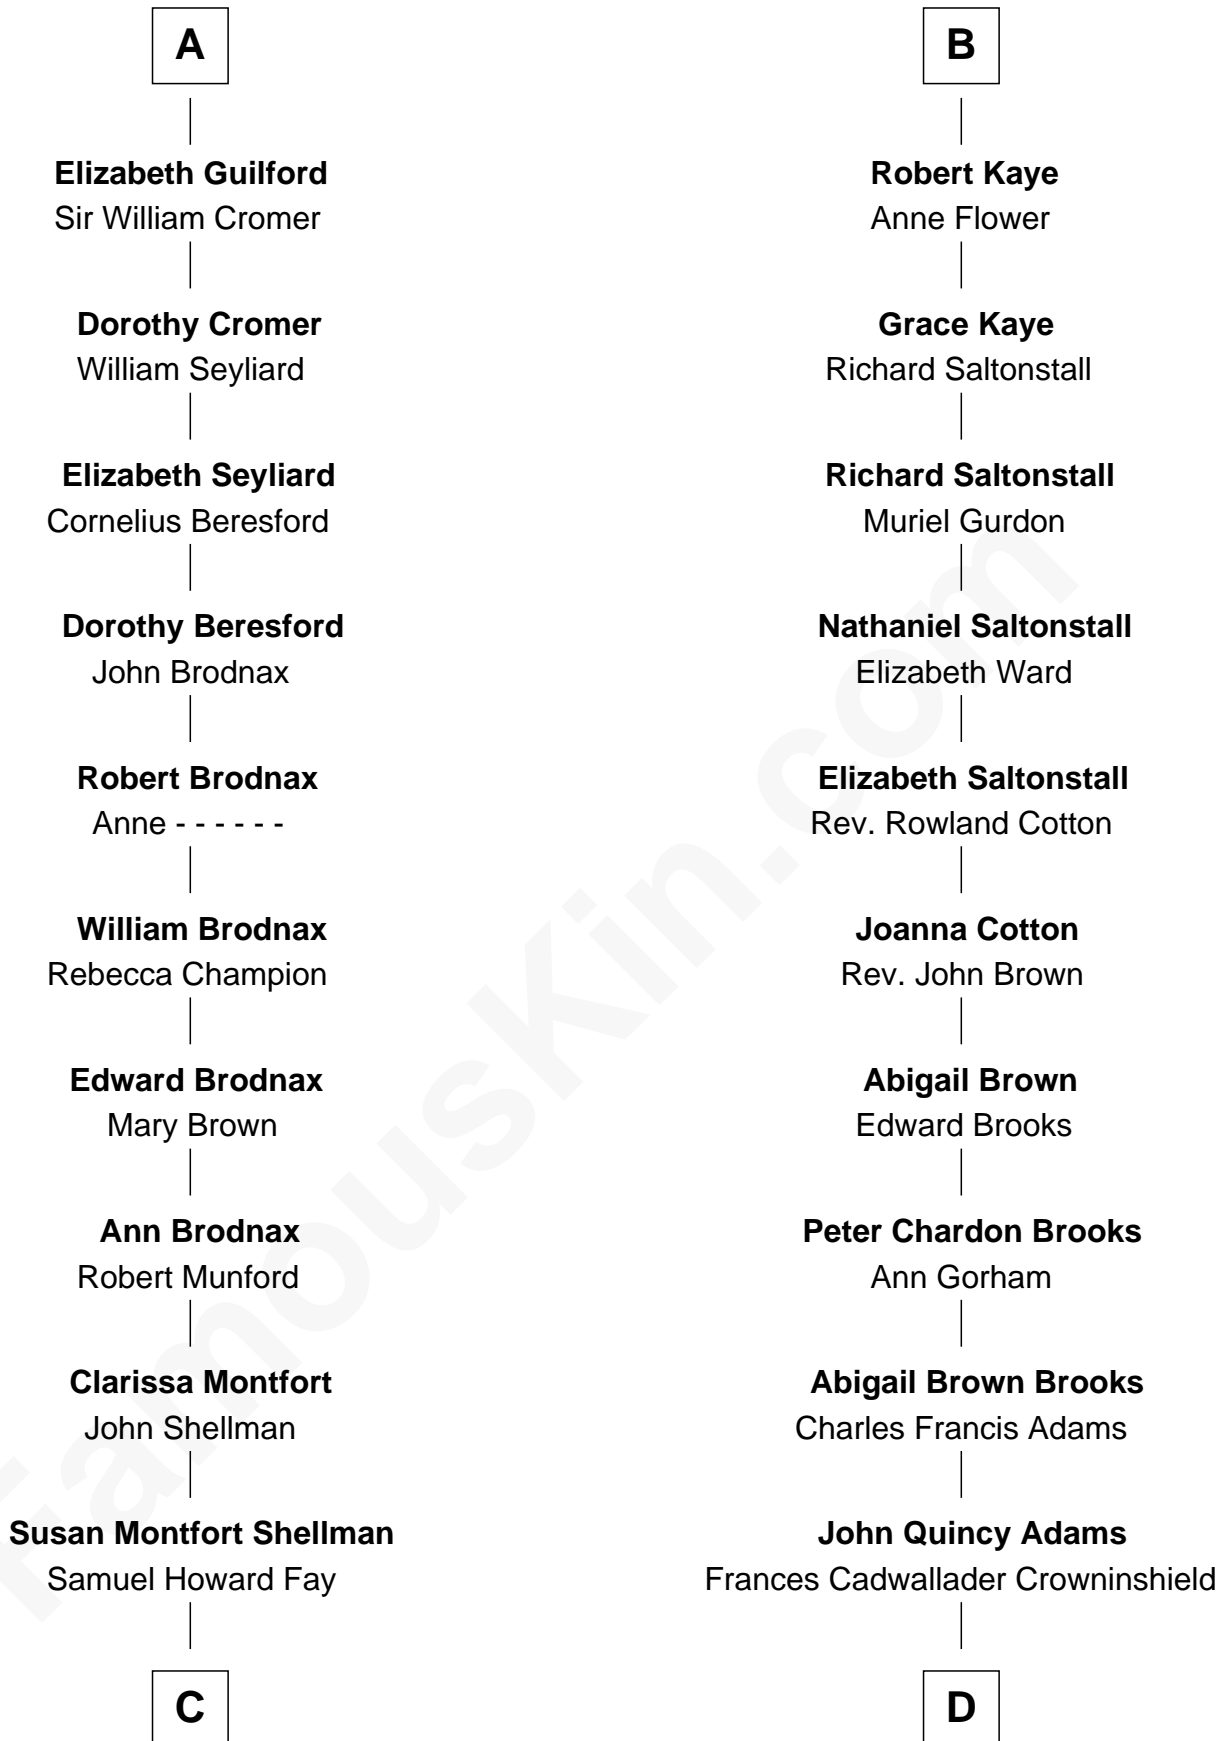

FamousKin.com Relationship Chart of

George H. W. Bush
41st U.S. President

19th cousin 1 time removed of

John Adams Morgan
1952 Olympic Sailing Gold Medalist

C

Harriet Eleanor Fay
Rev. James Smith Bush

Samuel Prescott Bush
Flora Sheldon

Prescott Sheldon Bush
Dorothy Wear Walker

George H. W. Bush
41st U.S. President

D

Charles Francis Adams
Frances Lovering

Catherine Frances Lovering Adams
Henry Sturgis Morgan

John Adams Morgan
Olympic Gold Medalist