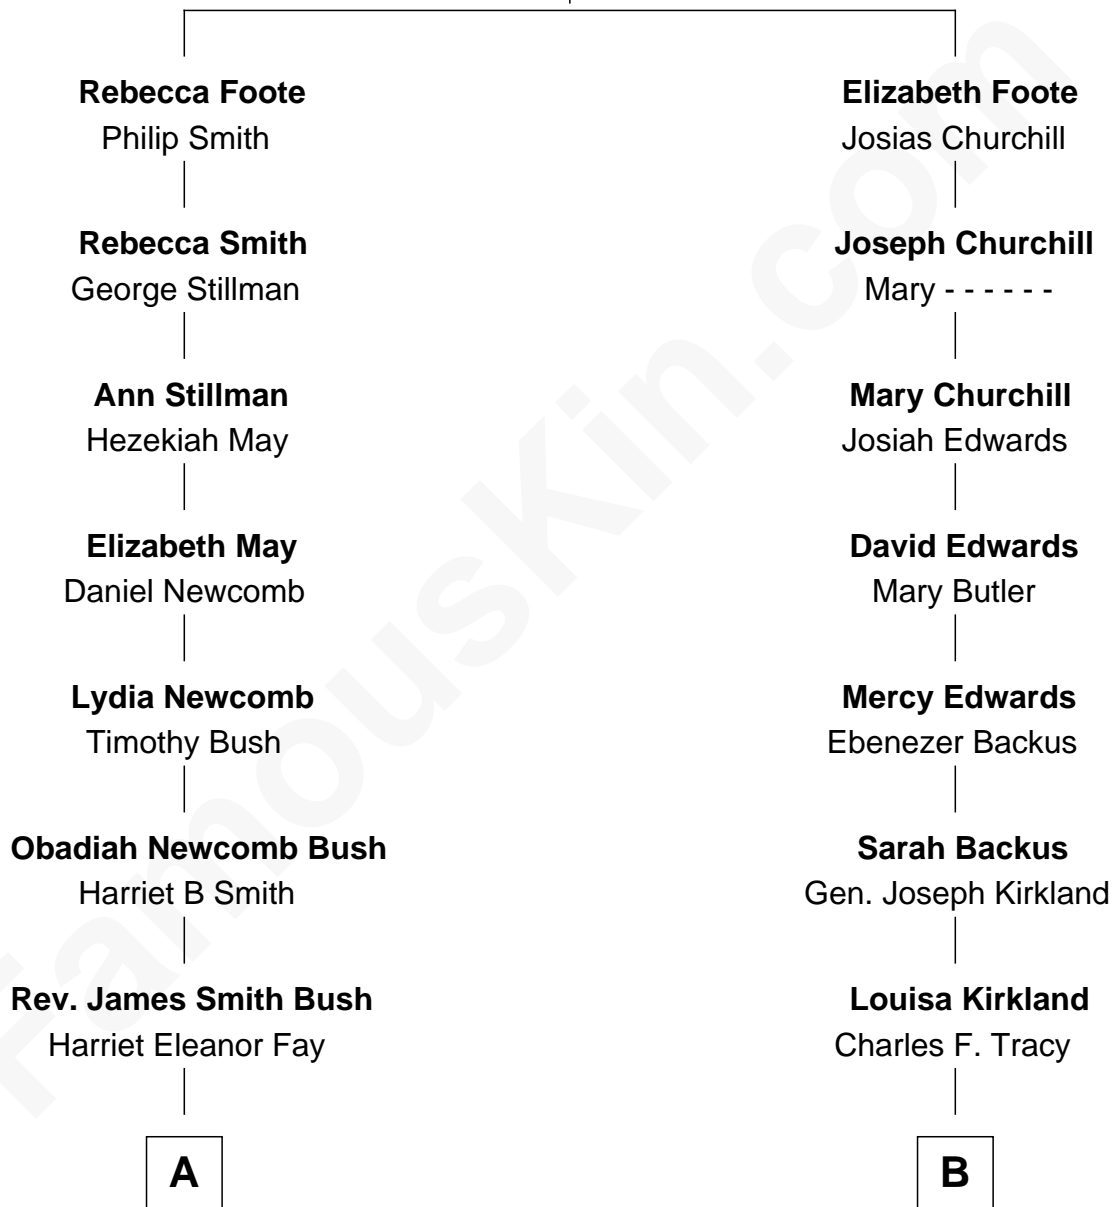

# FamousKin.com Relationship Chart of

**George H. W. Bush**

*41st U.S. President*

9th cousin 1 time removed of

**John Adams Morgan**

*1952 Olympic Sailing Gold Medalist*

**Nathaniel Foote**  
Elizabeth Deming

**A**

**Samuel Prescott Bush**

Flora Sheldon

**Prescott Sheldon Bush**

Dorothy Wear Walker

**George H. W. Bush**

*41st U.S. President*

**B**