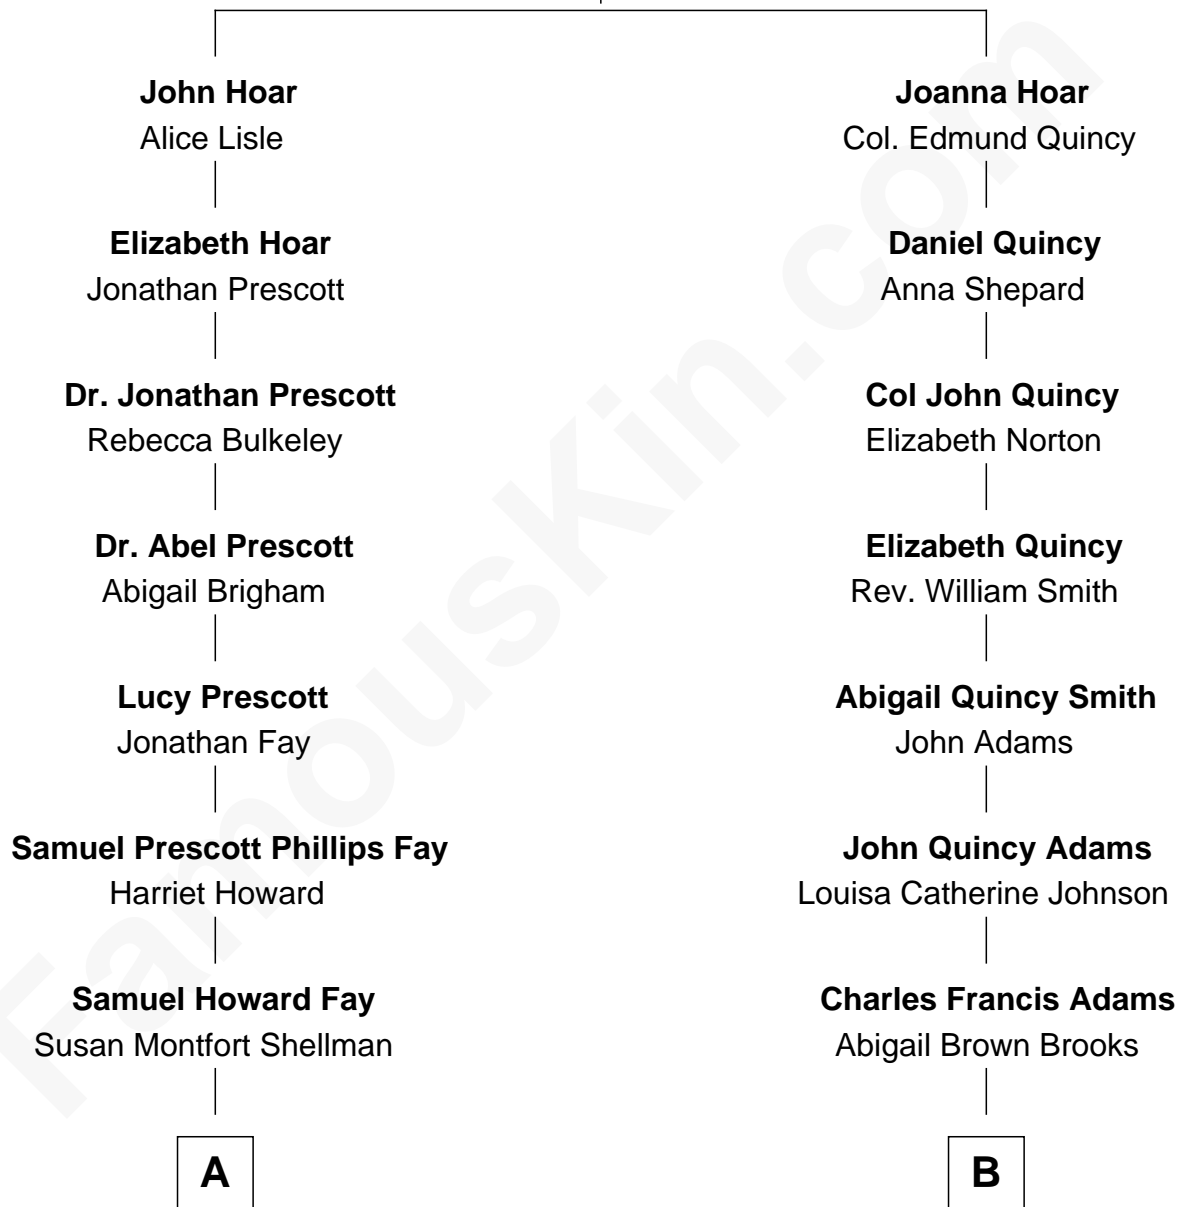

FamousKin.com Relationship Chart of

George H. W. Bush

41st U.S. President

10th cousin of

John Adams Morgan

1952 Olympic Sailing Gold Medalist

Charles Hoar
Joanna Hincksman

A

Harriet Eleanor Fay
Rev. James Smith Bush

Samuel Prescott Bush
Flora Sheldon

Prescott Sheldon Bush
Dorothy Wear Walker

George H. W. Bush
41st U.S. President

B

John Quincy Adams
Frances Cadwallader Crowninshield