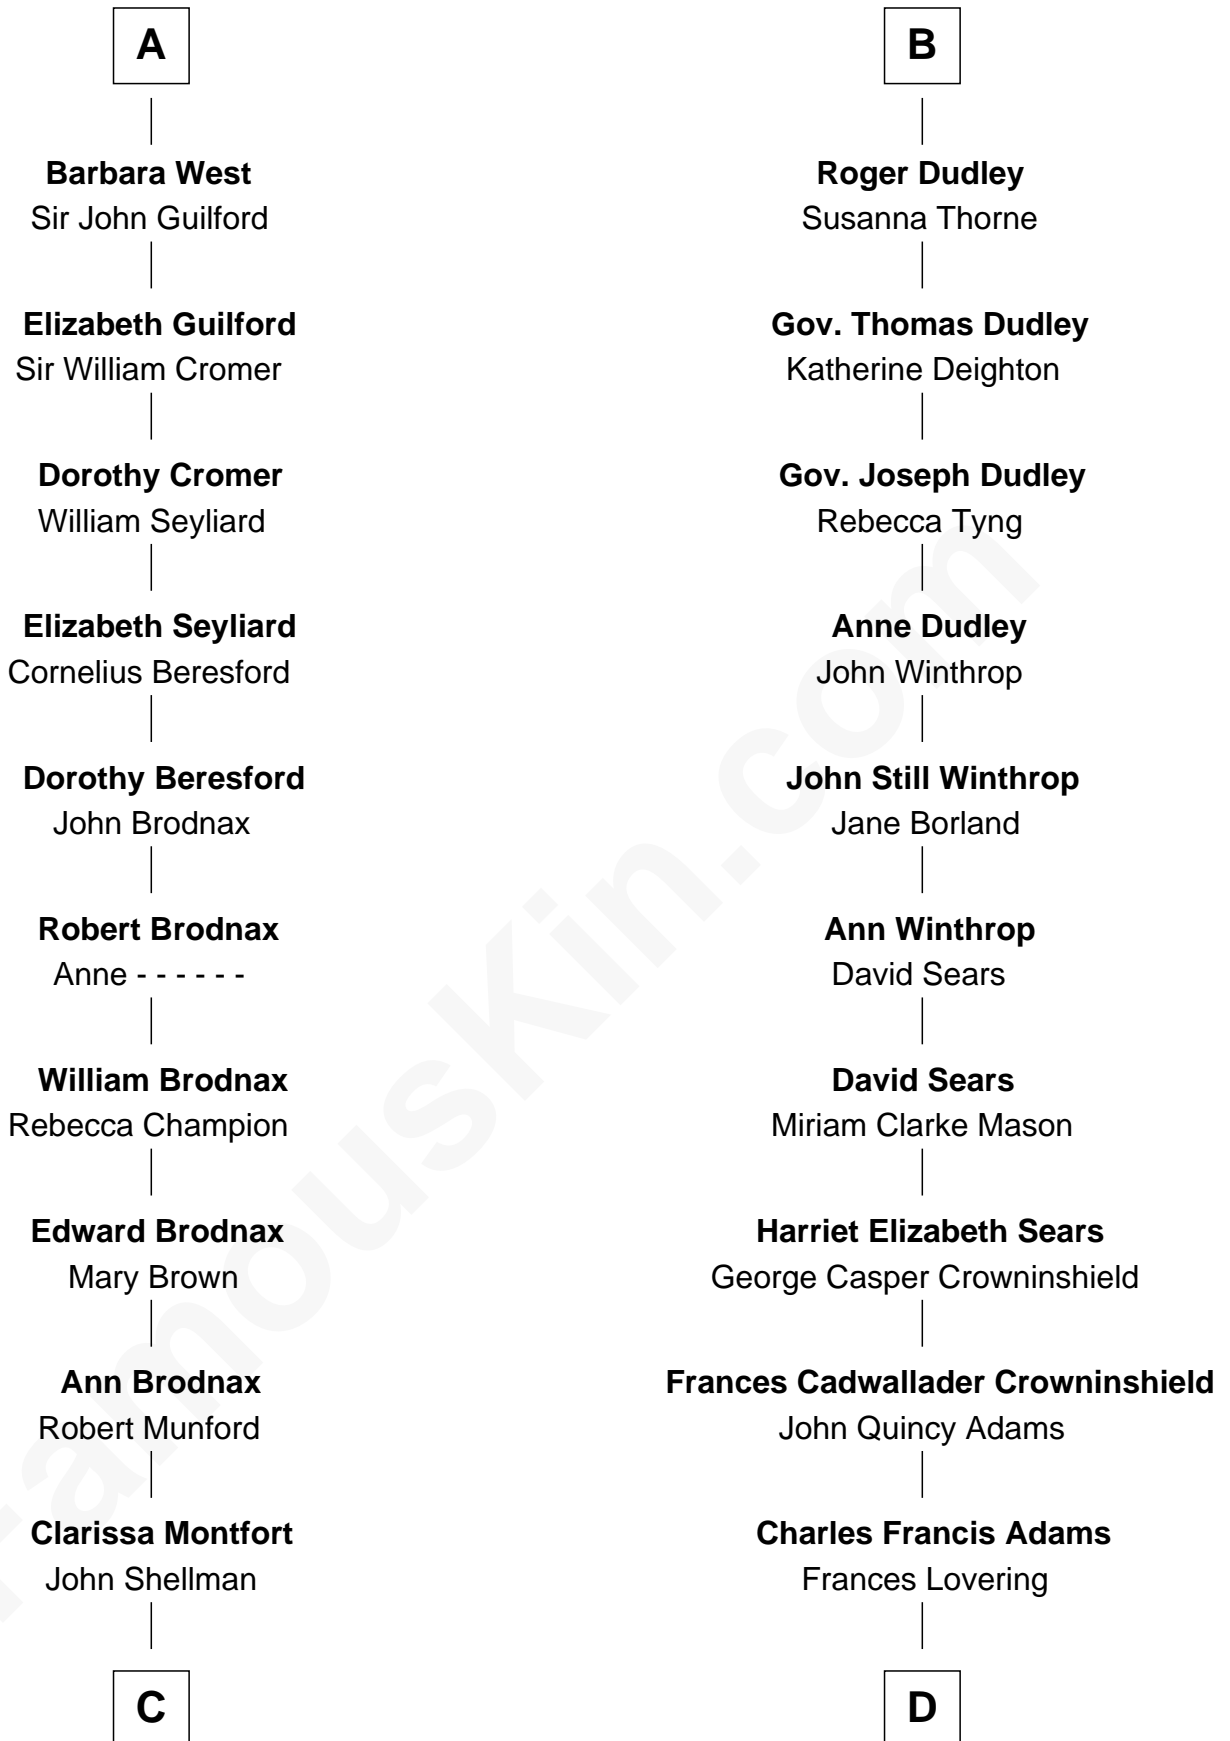

**FamousKin.com**  
**Relationship Chart of**  
**George H. W. Bush**  
*41st U.S. President*

18th cousin 3 times removed of

**John Adams Morgan**  
*1952 Olympic Sailing Gold Medalist*

**C**

**Susan Montfort Shellman**

Samuel Howard Fay

**Harriet Eleanor Fay**

Rev. James Smith Bush

**Samuel Prescott Bush**

Flora Sheldon

**Prescott Sheldon Bush**

Dorothy Wear Walker

**George H. W. Bush**

*41st U.S. President*

**D**

**Catherine Frances Lovering Adams**

Henry Sturgis Morgan

**John Adams Morgan**

*Olympic Gold Medalist*

FamousKin.com