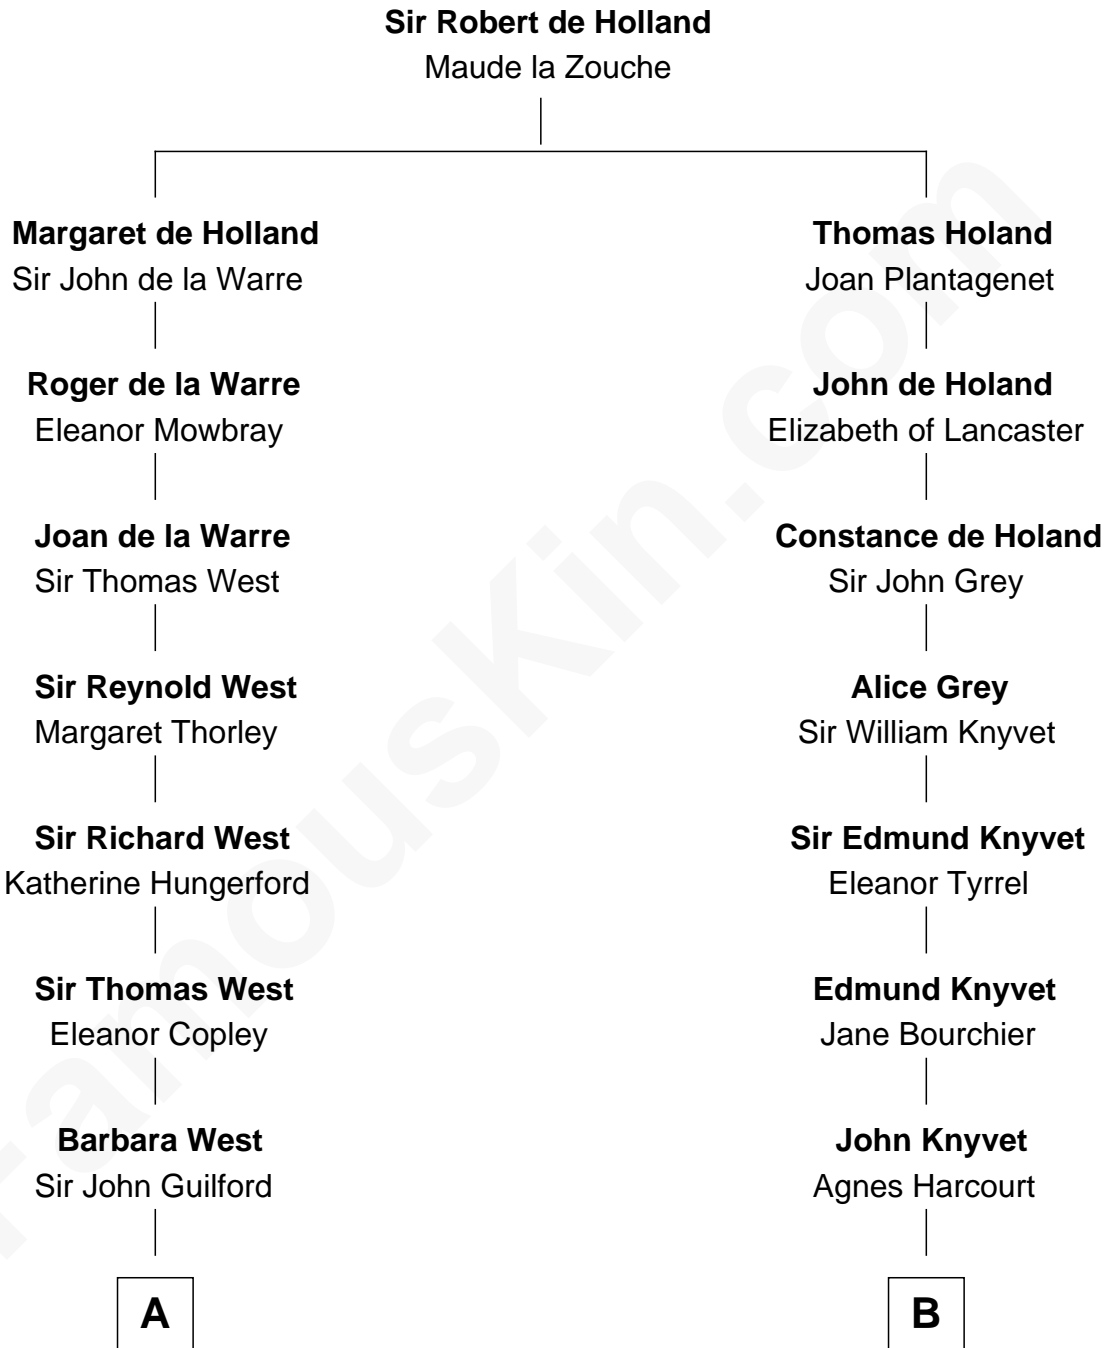

FamousKin.com Relationship Chart of

George H. W. Bush
41st U.S. President

19th cousin 1 time removed of

John Adams Morgan
1952 Olympic Sailing Gold Medalist

C

Harriet Eleanor Fay
Rev. James Smith Bush

Samuel Prescott Bush
Flora Sheldon

Prescott Sheldon Bush
Dorothy Wear Walker

George H. W. Bush
41st U.S. President

D

Charles Francis Adams
Frances Lovering

Catherine Frances Lovering Adams
Henry Sturgis Morgan

John Adams Morgan
Olympic Gold Medalist