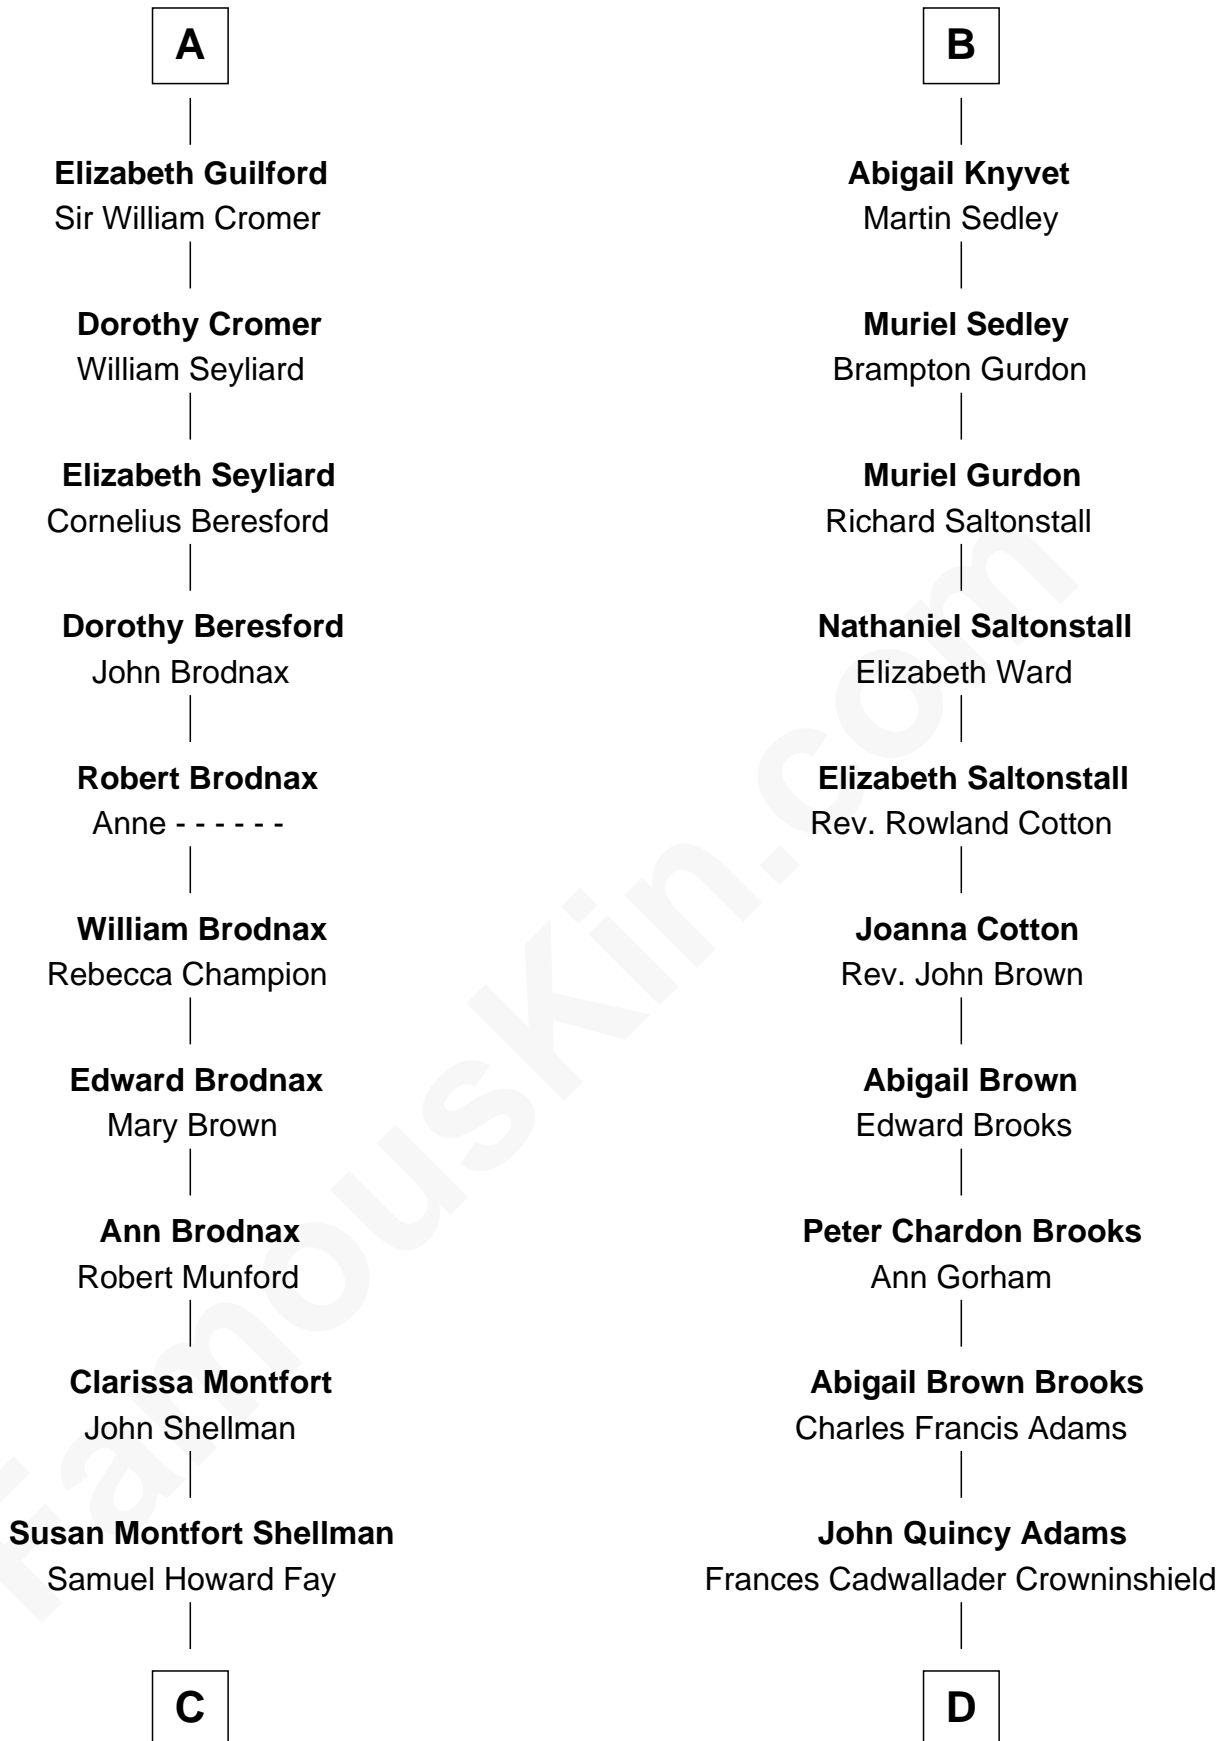

FamousKin.com Relationship Chart of

George H. W. Bush
41st U.S. President

19th cousin 1 time removed of

John Adams Morgan
1952 Olympic Sailing Gold Medalist

C

Harriet Eleanor Fay
Rev. James Smith Bush

Samuel Prescott Bush
Flora Sheldon

Prescott Sheldon Bush
Dorothy Wear Walker

George H. W. Bush
41st U.S. President

D

Charles Francis Adams
Frances Lovering

Catherine Frances Lovering Adams
Henry Sturgis Morgan

John Adams Morgan
Olympic Gold Medalist