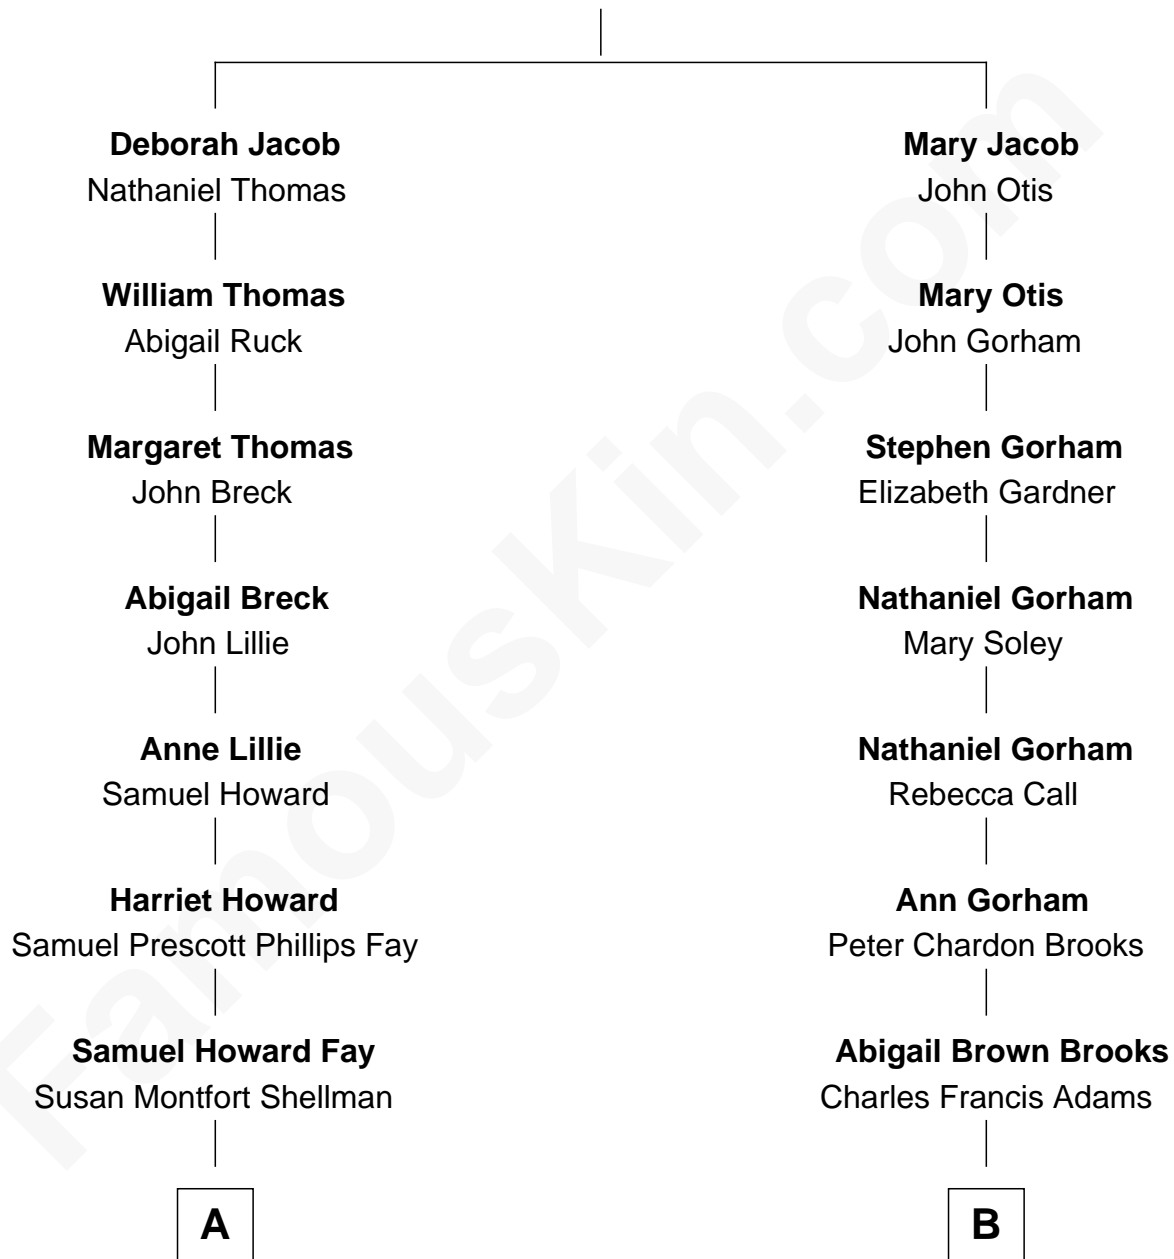

FamousKin.com Relationship Chart of

George H. W. Bush

41st U.S. President

10th cousin of

John Adams Morgan

1952 Olympic Sailing Gold Medalist

Nicholas Jacob

Mary Gilman

A

Harriet Eleanor Fay
Rev. James Smith Bush

Samuel Prescott Bush
Flora Sheldon

Prescott Sheldon Bush
Dorothy Wear Walker

George H. W. Bush
41st U.S. President

B

John Quincy Adams
Frances Cadwallader Crowninshield