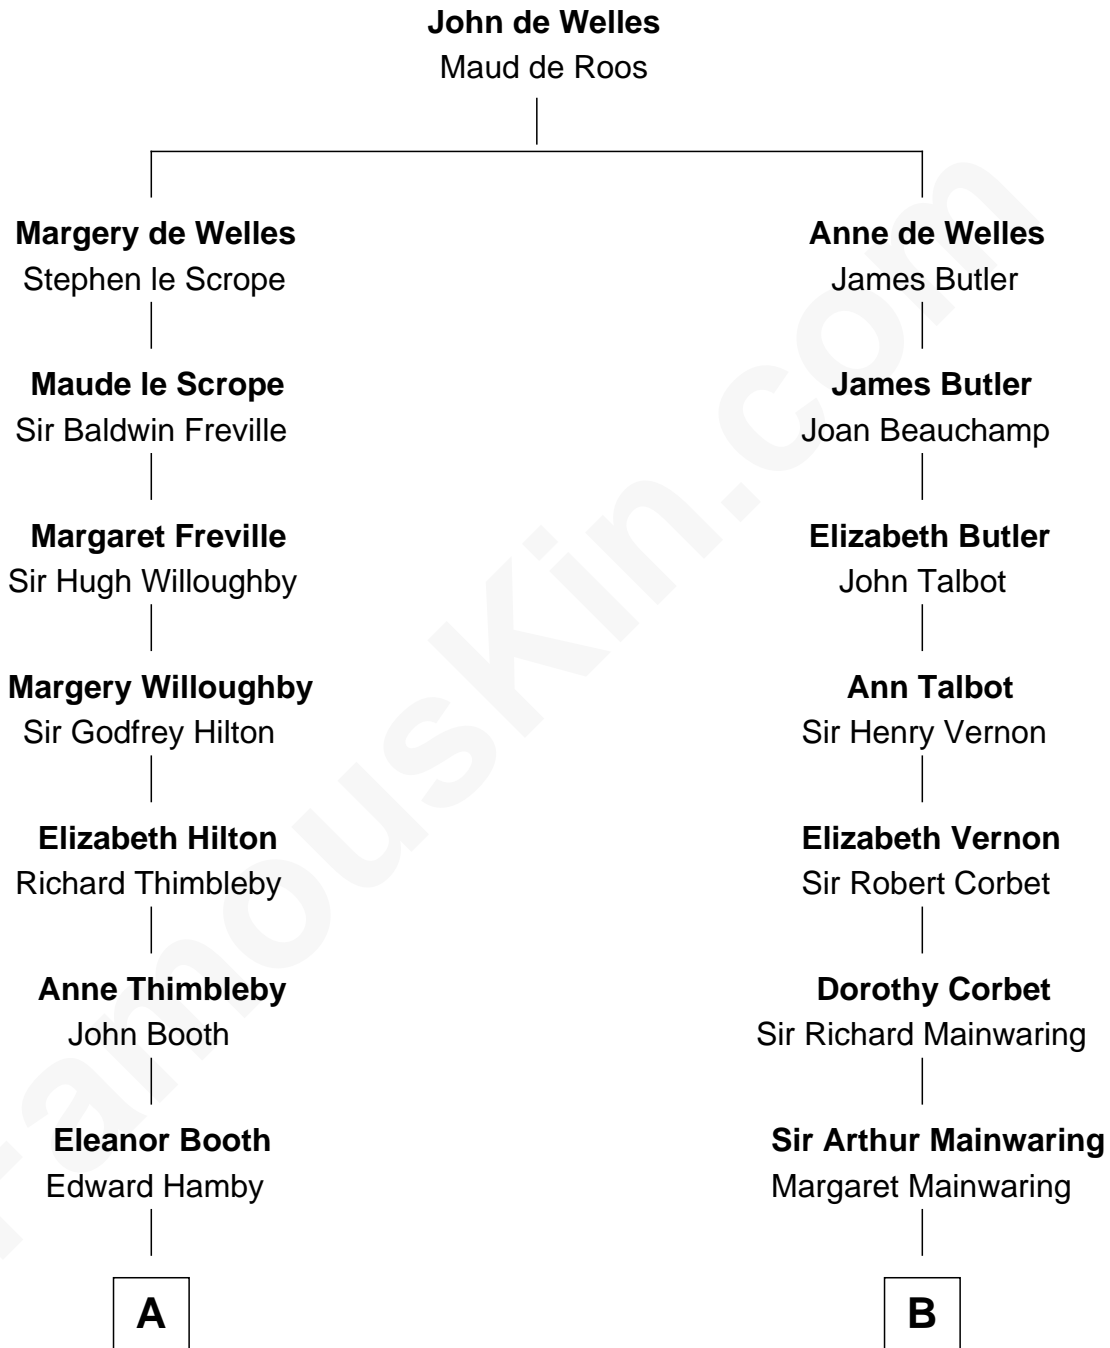

FamousKin.com Relationship Chart of

George H. W. Bush
41st U.S. President

19th cousin 1 time removed of

John Adams Morgan
1952 Olympic Sailing Gold Medalist

C

Harriet Eleanor Fay
Rev. James Smith Bush

Samuel Prescott Bush
Flora Sheldon

Prescott Sheldon Bush
Dorothy Wear Walker

George H. W. Bush
41st U.S. President

D

John Pierpont Morgan
Jane Norton Grew

Henry Sturgis Morgan
Catherine Frances Lovering Adams

John Adams Morgan
Olympic Gold Medalist