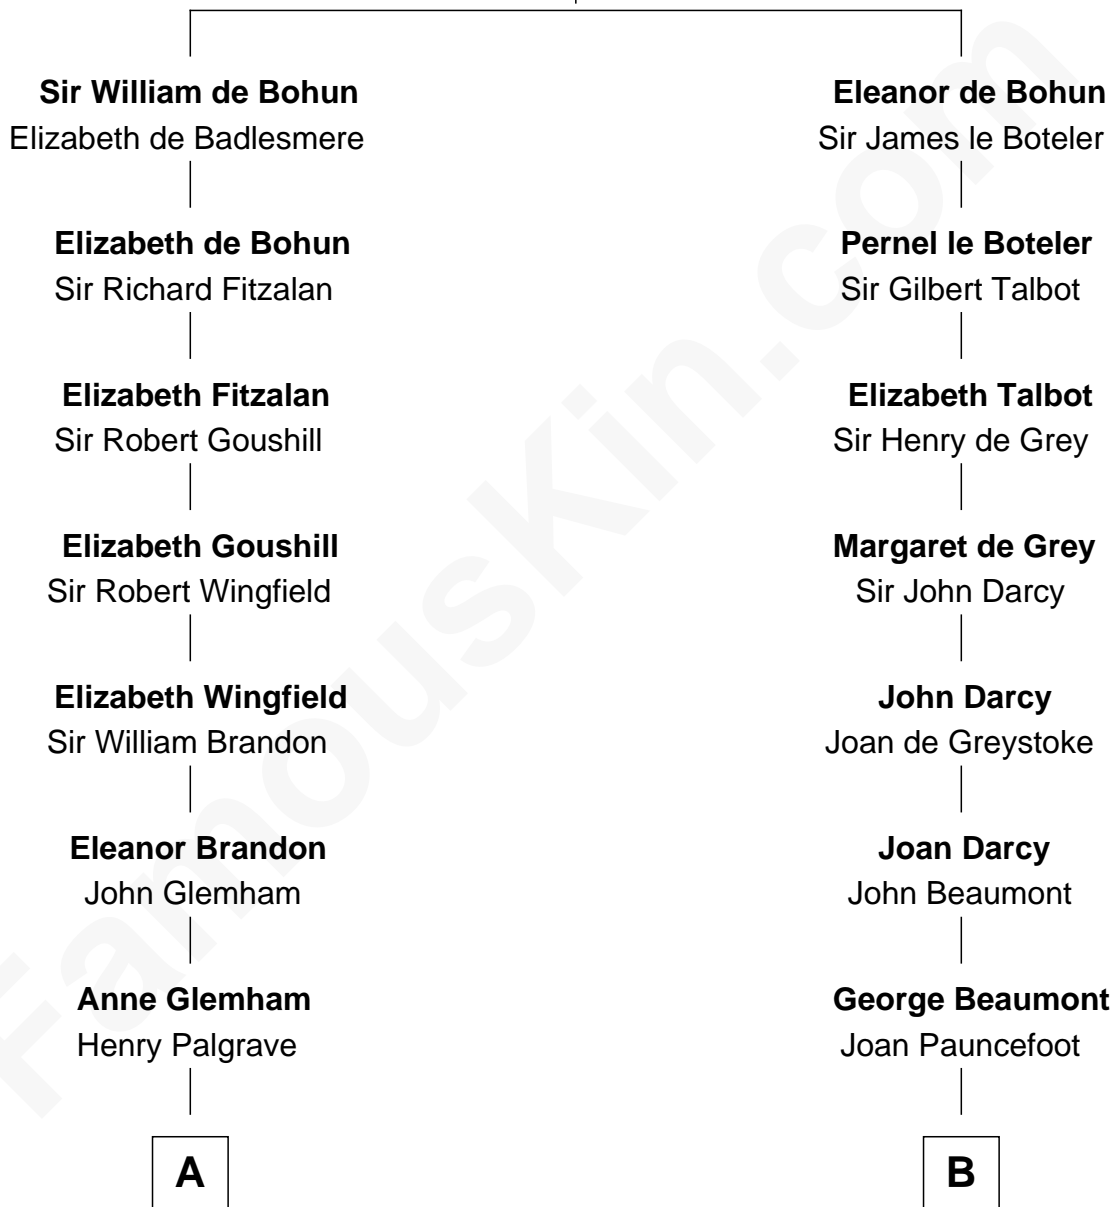

FamousKin.com
Relationship Chart of
George H. W. Bush
41st U.S. President

18th cousin 3 times removed of
Sir Arthur Conan Doyle
Author, "Sherlock Holmes"

Humphrey de Bohun
 Elizabeth Plantagenet

C

Samuel Howard Fay
Susan Montfort Shellman

Harriet Eleanor Fay
Rev. James Smith Bush

Samuel Prescott Bush
Flora Sheldon

Prescott Sheldon Bush
Dorothy Wear Walker

George H. W. Bush
41st U.S. President

D

Mary Josephine Elizabeth Foley
Charles Altamont Doyle