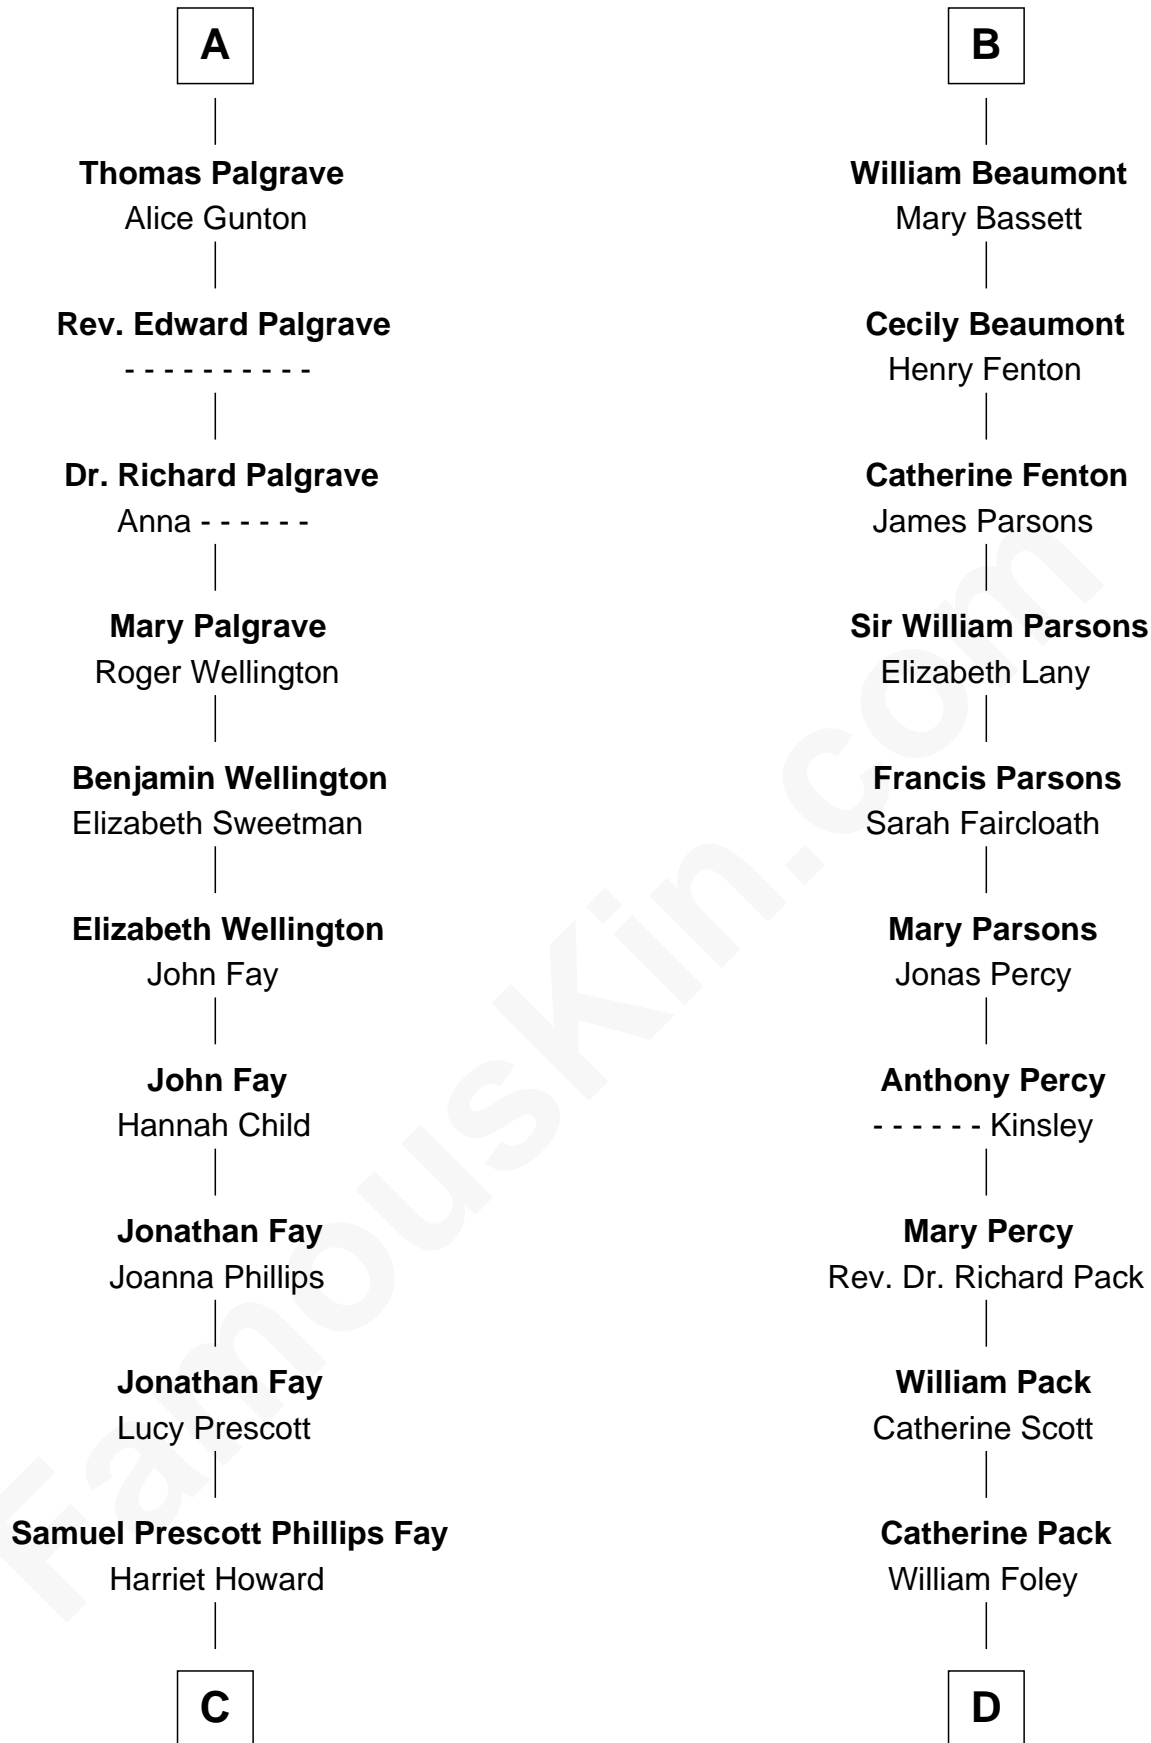

FamousKin.com
Relationship Chart of
George H. W. Bush
41st U.S. President

18th cousin 3 times removed of
Sir Arthur Conan Doyle
Author, "Sherlock Holmes"

Humphrey de Bohun
 Elizabeth Plantagenet

C

Samuel Howard Fay
Susan Montfort Shellman

Harriet Eleanor Fay
Rev. James Smith Bush

Samuel Prescott Bush
Flora Sheldon

Prescott Sheldon Bush
Dorothy Wear Walker

George H. W. Bush
41st U.S. President

D

Mary Josephine Elizabeth Foley
Charles Altamont Doyle

Sir Arthur Conan Doyle
Author, "Sherlock Holmes"

FamousKin.com