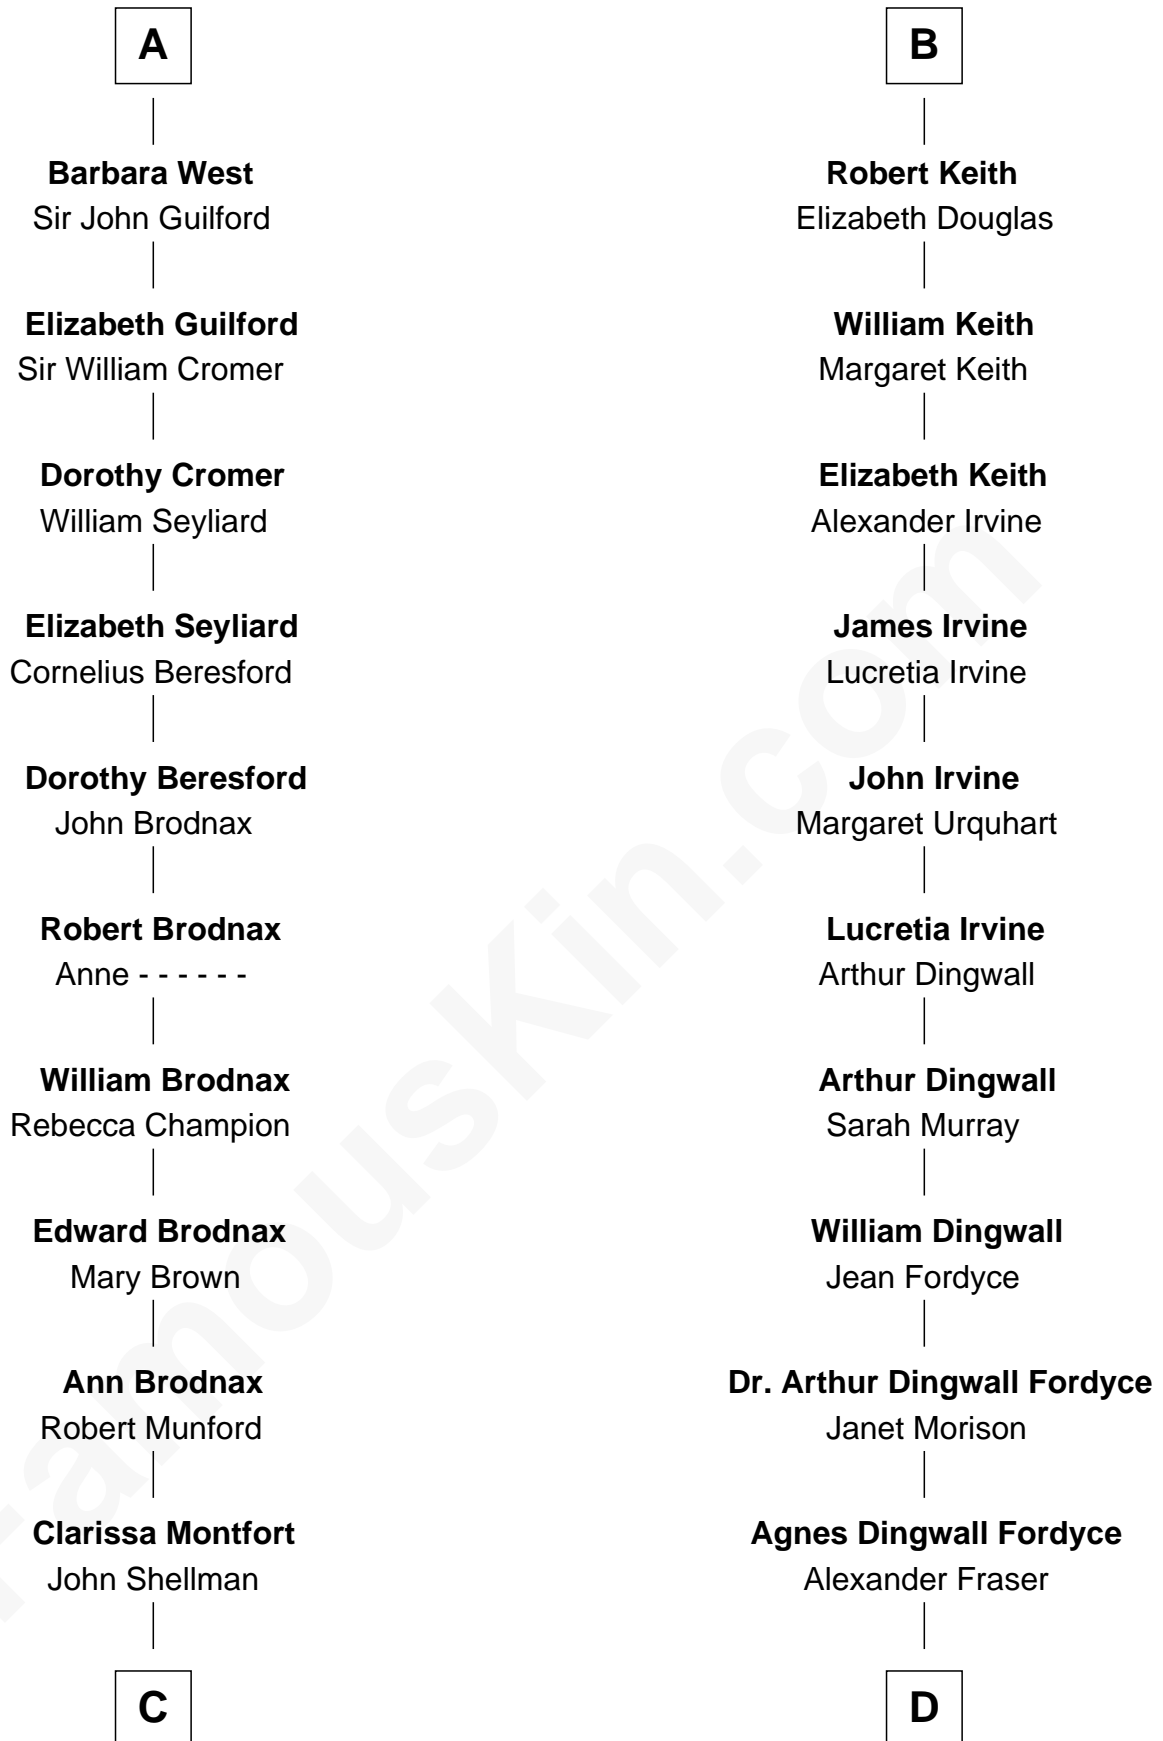

FamousKin.com
Relationship Chart of
George H. W. Bush
41st U.S. President

20th cousin 1 time removed of

Alan Turing
WWII Codebreaker of Nazi Enigma Machine

C

Susan Montfort Shellman

Samuel Howard Fay

Harriet Eleanor Fay

Rev. James Smith Bush

Samuel Prescott Bush

Flora Sheldon

Prescott Sheldon Bush

Dorothy Wear Walker

George H. W. Bush

41st U.S. President

D