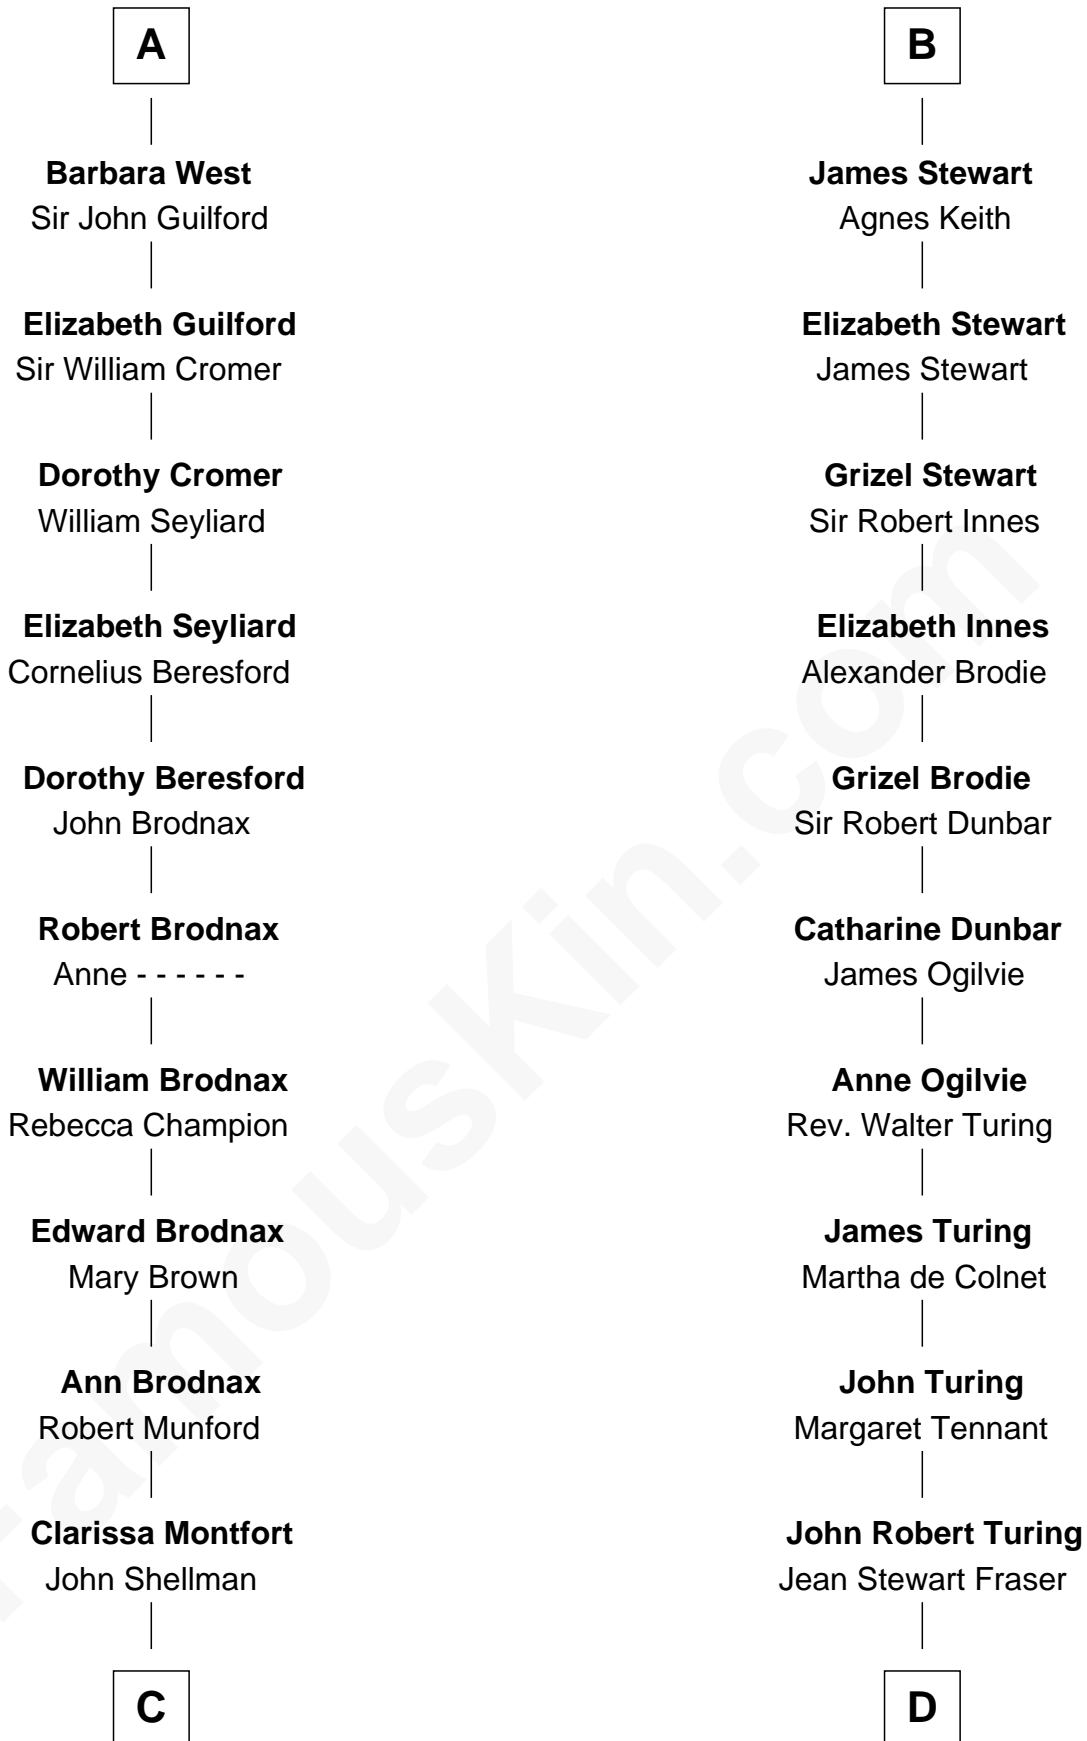

## Relationship Chart of

### George H. W. Bush

41st U.S. President

19th cousin 2 times removed of

**Alan Turing**

WWII Codebreaker of Nazi Enigma Machine

**C**

**Susan Montfort Shellman**

Samuel Howard Fay

**Harriet Eleanor Fay**

Rev. James Smith Bush

**Samuel Prescott Bush**

Flora Sheldon

**Prescott Sheldon Bush**

Dorothy Wear Walker

**George H. W. Bush**

*41st U.S. President*