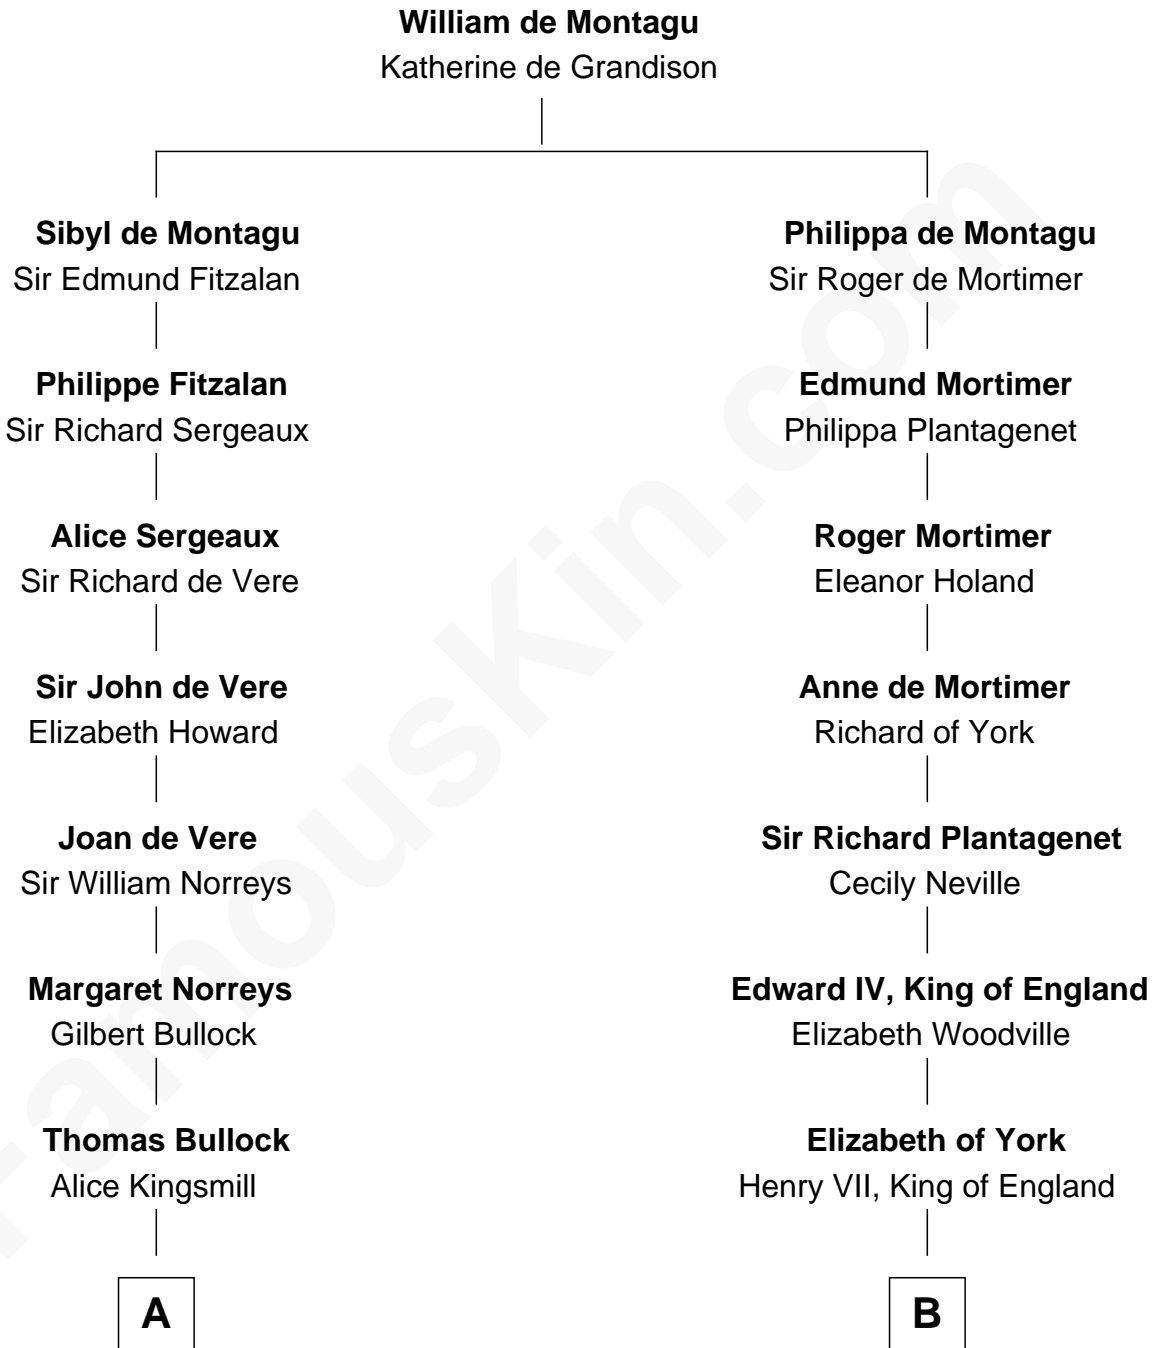

FamousKin.com
Relationship Chart of
George H. W. Bush
41st U.S. President

20th cousin 1 time removed of

Alan Turing
WWII Codebreaker of Nazi Enigma Machine

C

Harriet Eleanor Fay
Rev. James Smith Bush

Samuel Prescott Bush
Flora Sheldon

Prescott Sheldon Bush
Dorothy Wear Walker

George H. W. Bush
41st U.S. President

D

John Turing
Margaret Tennant

John Robert Turing
Jean Stewart Fraser

Rev. John Robert Turing
Fanny Montague Boyd

Julius Matheson Turing
Ethel Sara Stoney

Alan Turing
WWII Codebreaker of Nazi Enigma Machine