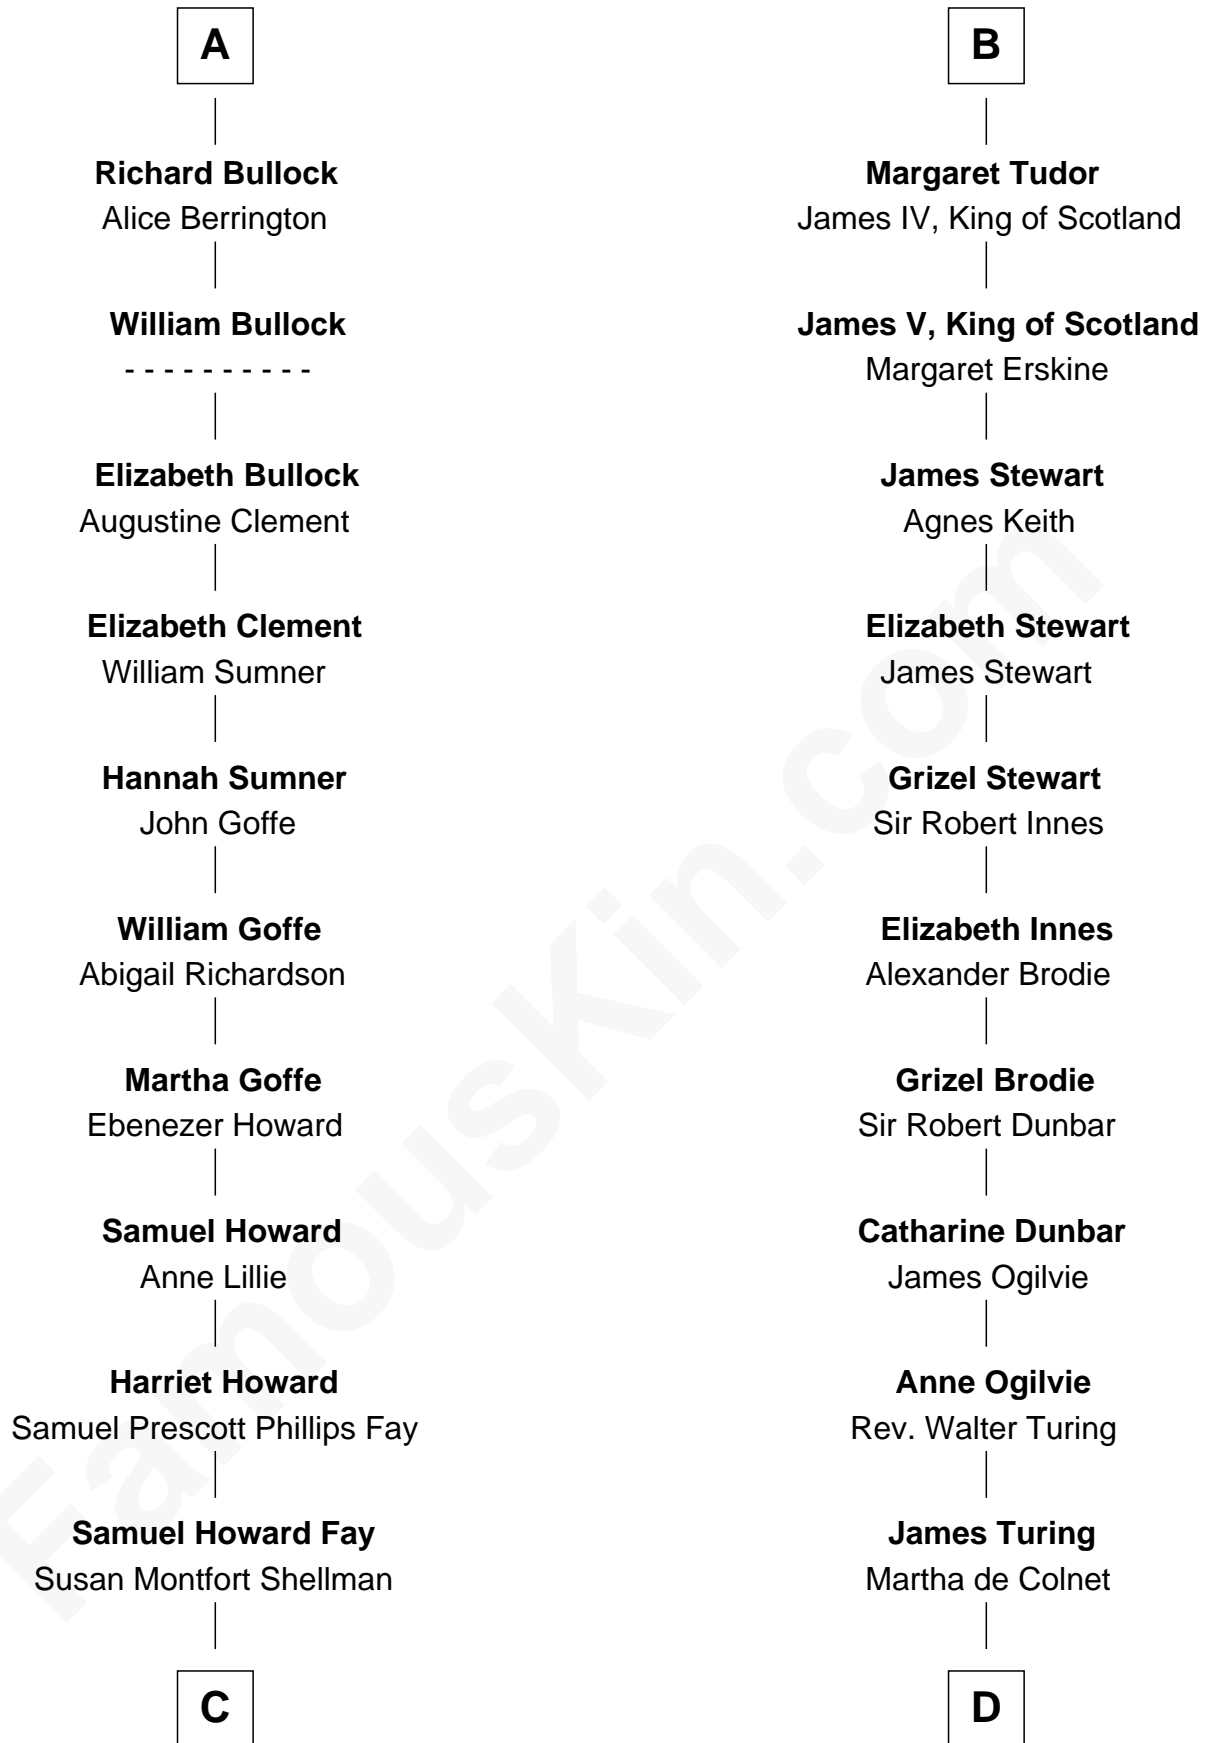

FamousKin.com
Relationship Chart of
George H. W. Bush
41st U.S. President

20th cousin 1 time removed of

Alan Turing
WWII Codebreaker of Nazi Enigma Machine

C

Harriet Eleanor Fay
Rev. James Smith Bush

Samuel Prescott Bush
Flora Sheldon

Prescott Sheldon Bush
Dorothy Wear Walker

George H. W. Bush
41st U.S. President

D

John Turing
Margaret Tennant

John Robert Turing
Jean Stewart Fraser

Rev. John Robert Turing
Fanny Montague Boyd

Julius Matheson Turing
Ethel Sara Stoney