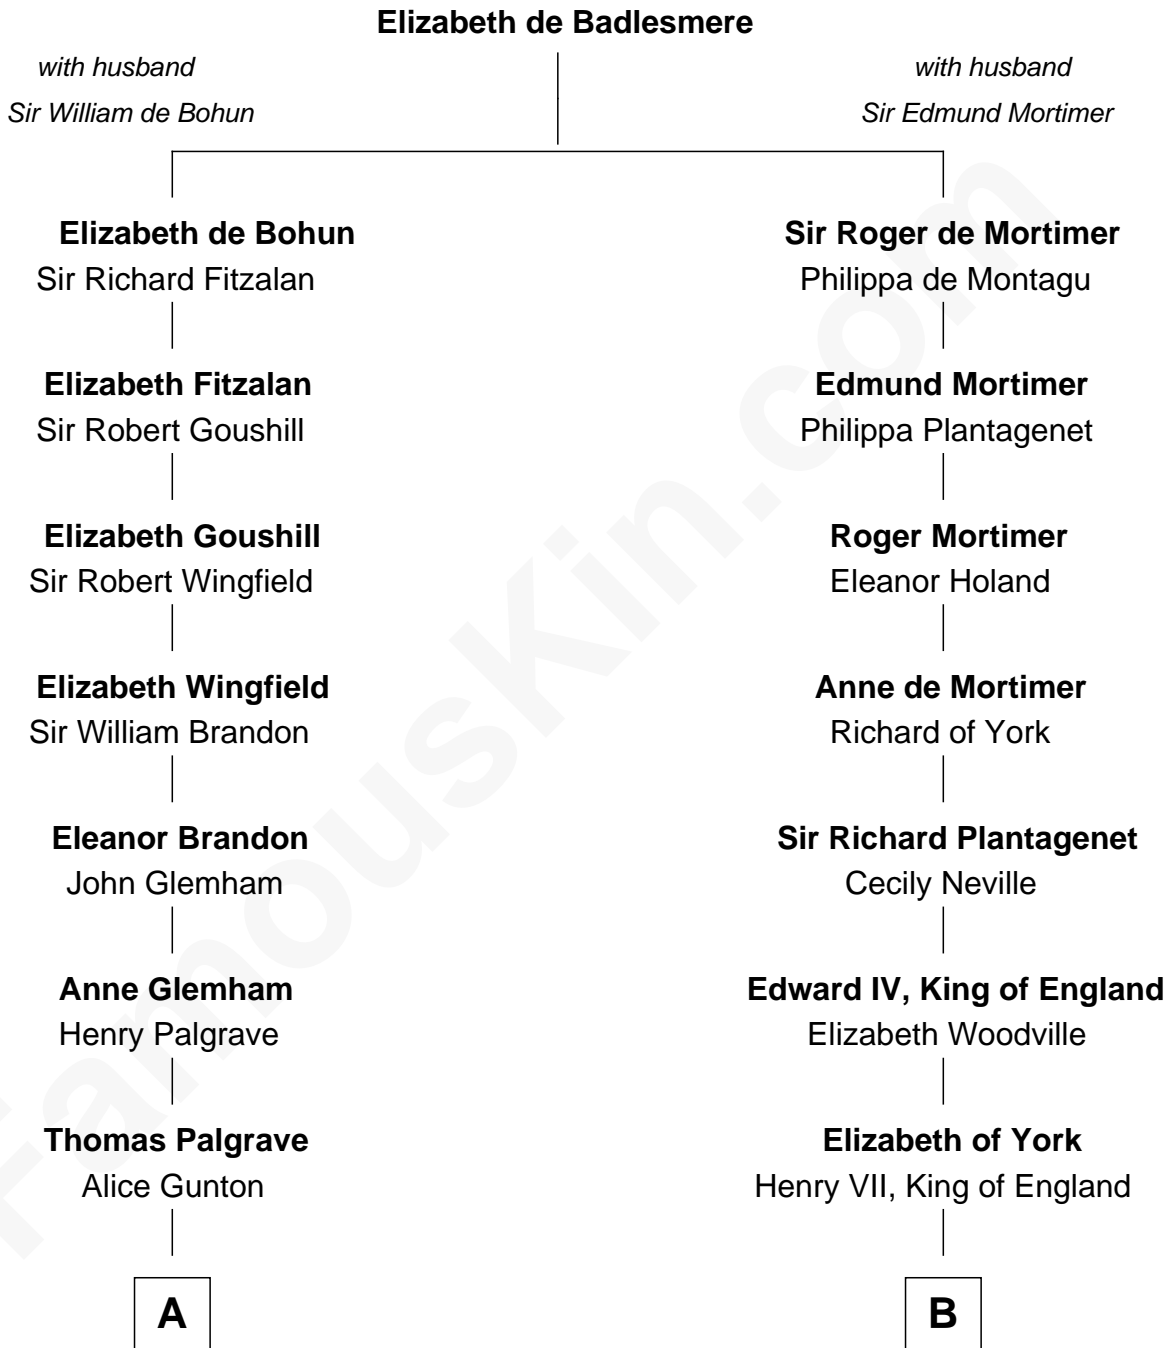

**FamousKin.com**  
**Relationship Chart of**  
**George H. W. Bush**  
*41st U.S. President*

20th cousin 1 time removed of

**Alan Turing**  
*WWII Codebreaker of Nazi Enigma Machine*

**C**

**Harriet Eleanor Fay**  
Rev. James Smith Bush

**Samuel Prescott Bush**  
Flora Sheldon

**Prescott Sheldon Bush**  
Dorothy Wear Walker

**George H. W. Bush**  
*41st U.S. President*

**D**

**John Turing**  
Margaret Tennant

**John Robert Turing**  
Jean Stewart Fraser