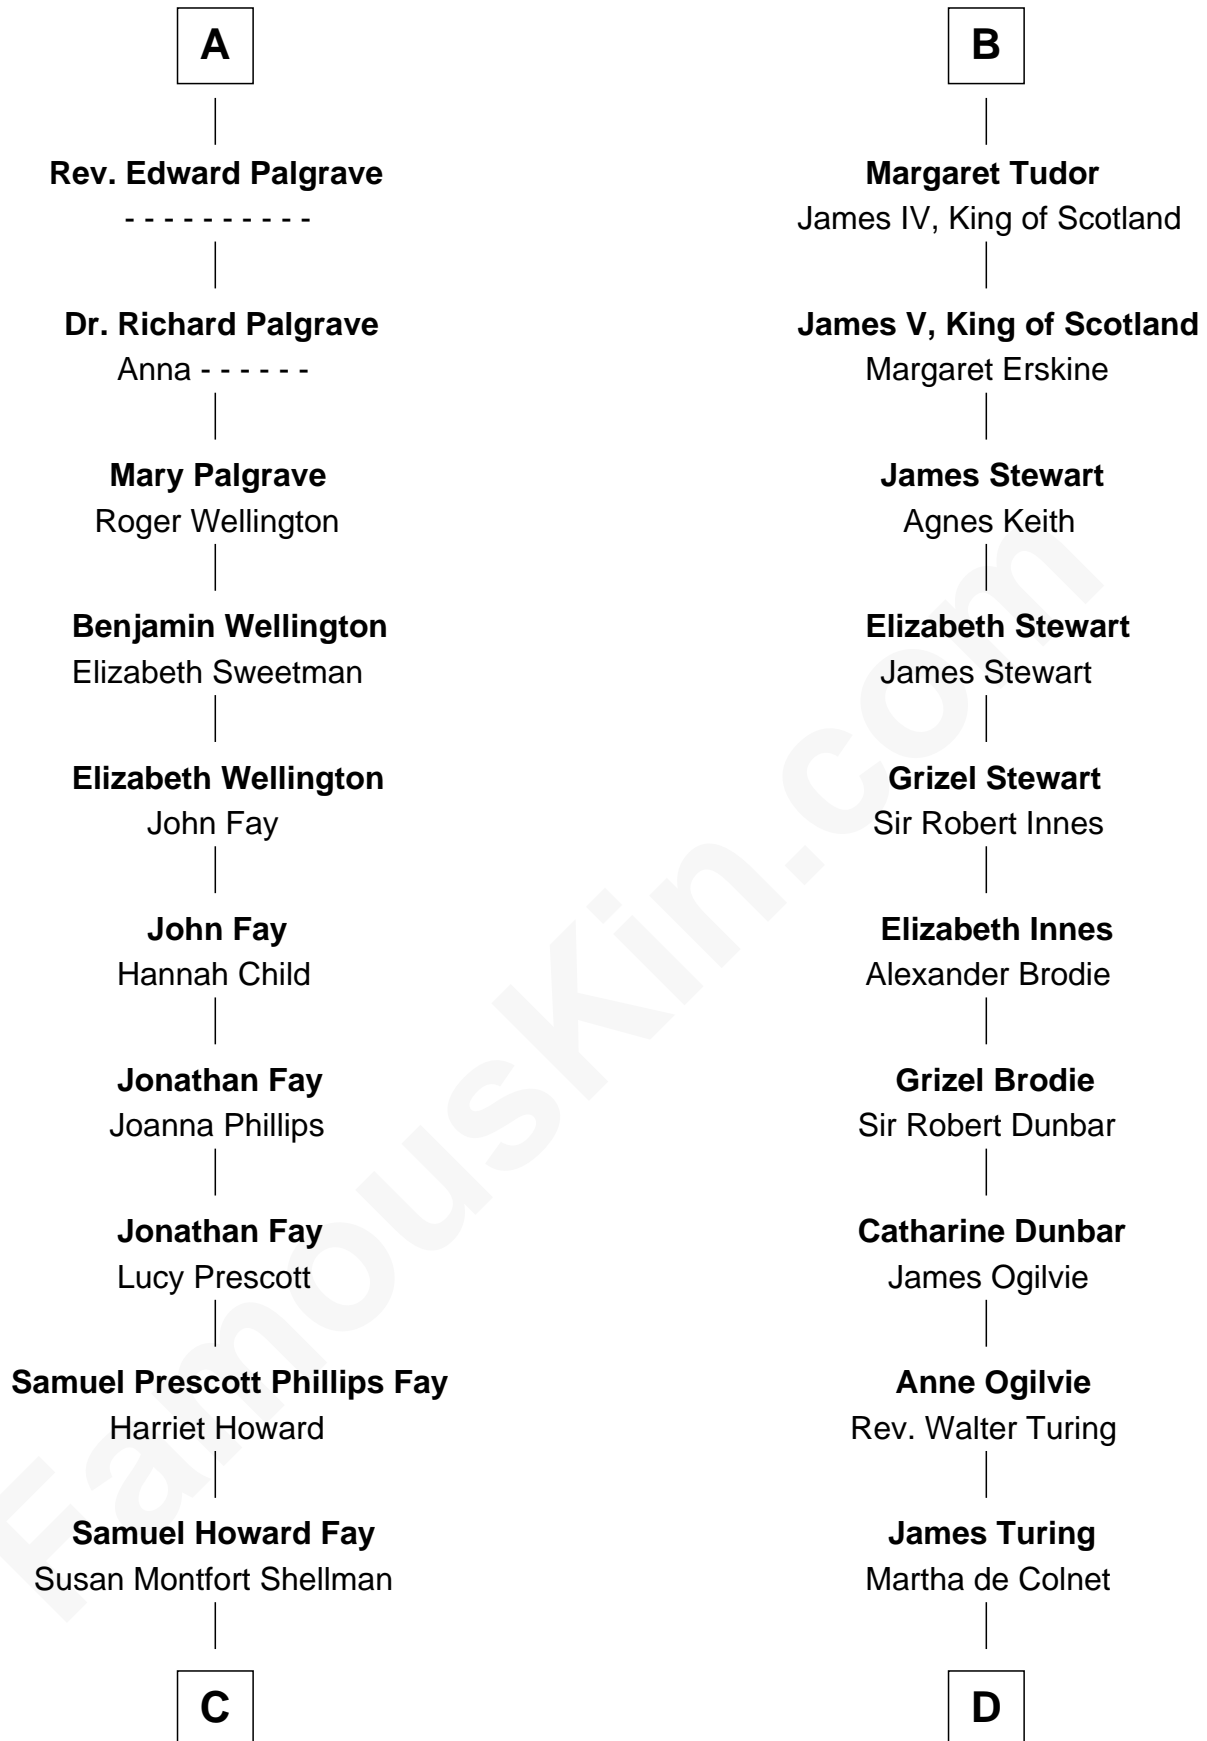

**FamousKin.com**  
**Relationship Chart of**  
**George H. W. Bush**  
*41st U.S. President*

20th cousin 1 time removed of

**Alan Turing**  
*WWII Codebreaker of Nazi Enigma Machine*

**C**

**Harriet Eleanor Fay**  
Rev. James Smith Bush

**Samuel Prescott Bush**  
Flora Sheldon

**Prescott Sheldon Bush**  
Dorothy Wear Walker

**George H. W. Bush**  
*41st U.S. President*

**D**

**John Turing**  
Margaret Tennant

**John Robert Turing**  
Jean Stewart Fraser