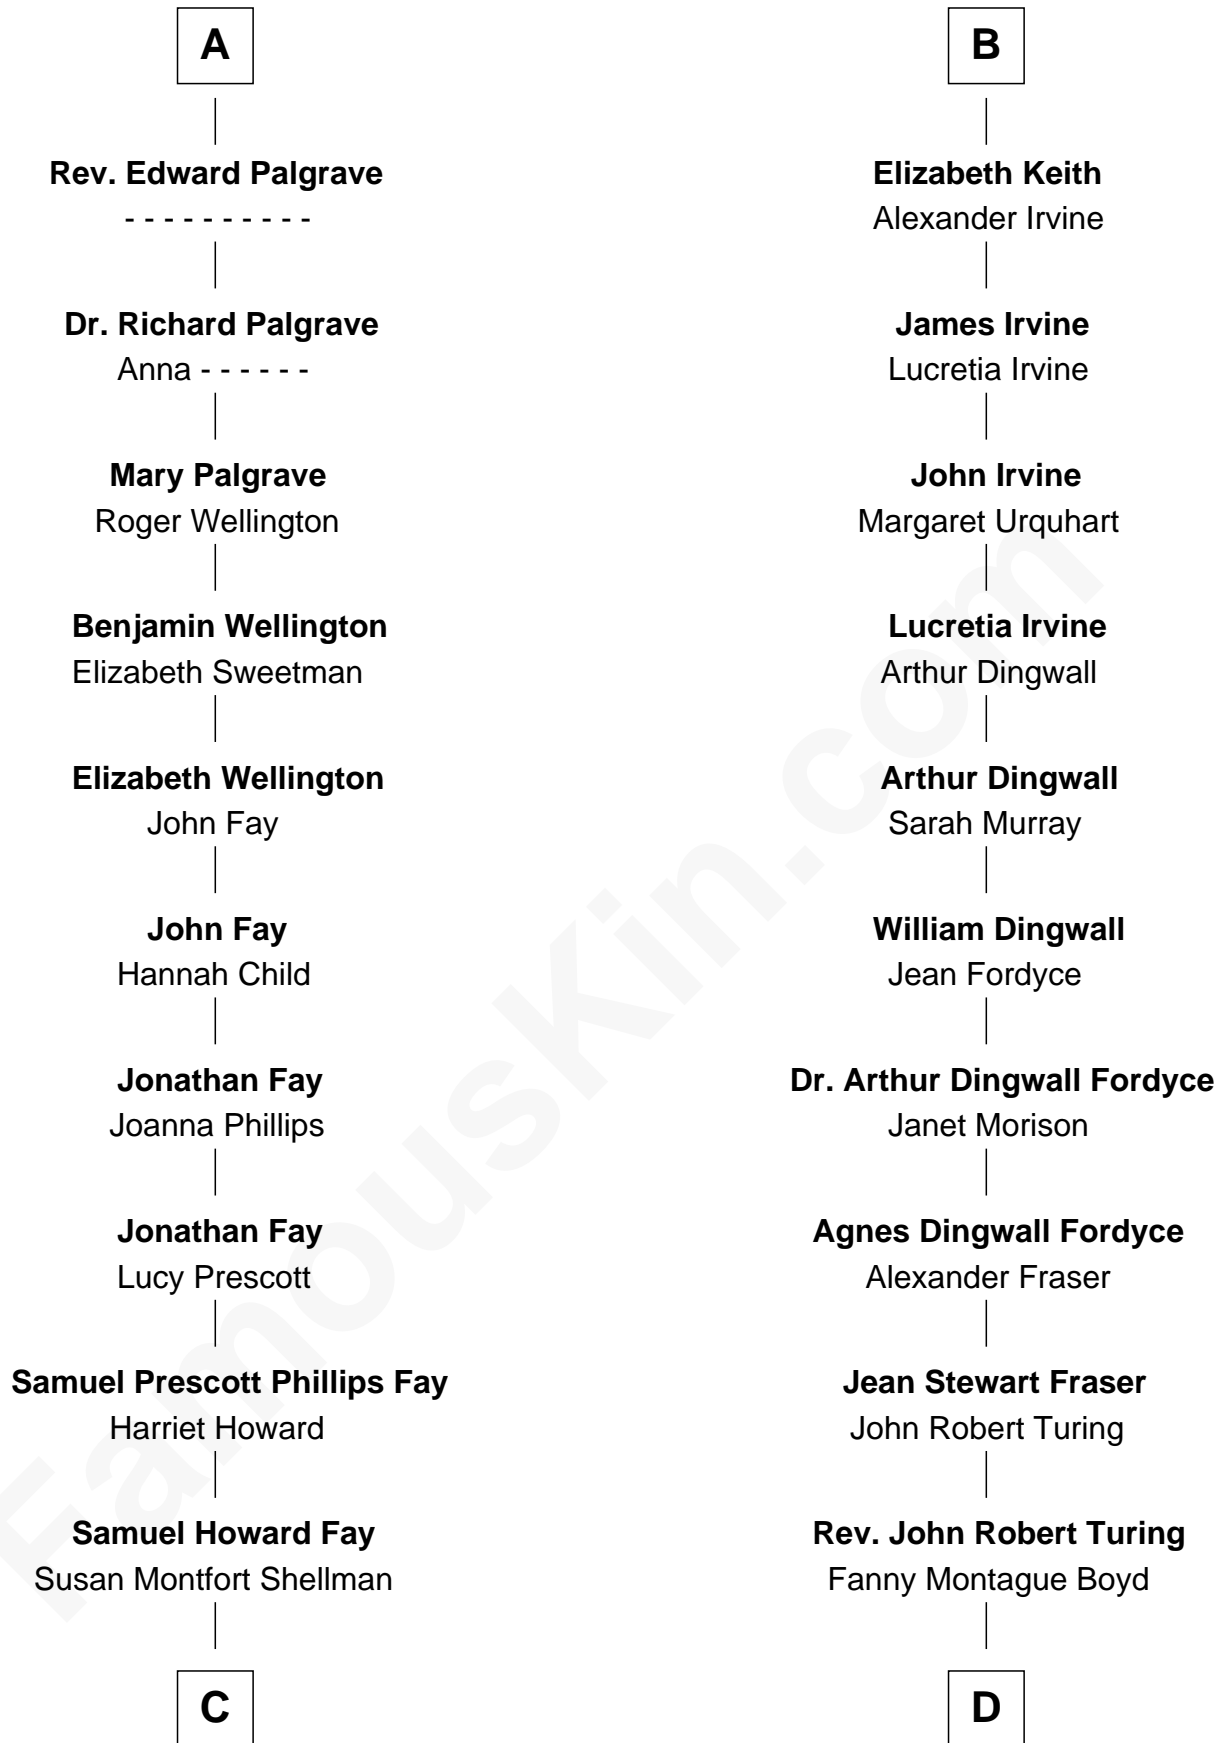

FamousKin.com
Relationship Chart of
George H. W. Bush
41st U.S. President

18th cousin 2 times removed of

Alan Turing
WWII Codebreaker of Nazi Enigma Machine

C

Harriet Eleanor Fay
Rev. James Smith Bush

Samuel Prescott Bush
Flora Sheldon

Prescott Sheldon Bush
Dorothy Wear Walker

George H. W. Bush
41st U.S. President

D

Julius Matheson Turing
Ethel Sara Stoney

Alan Turing
WWII Codebreaker of Nazi Enigma Machine

FamousKin.com