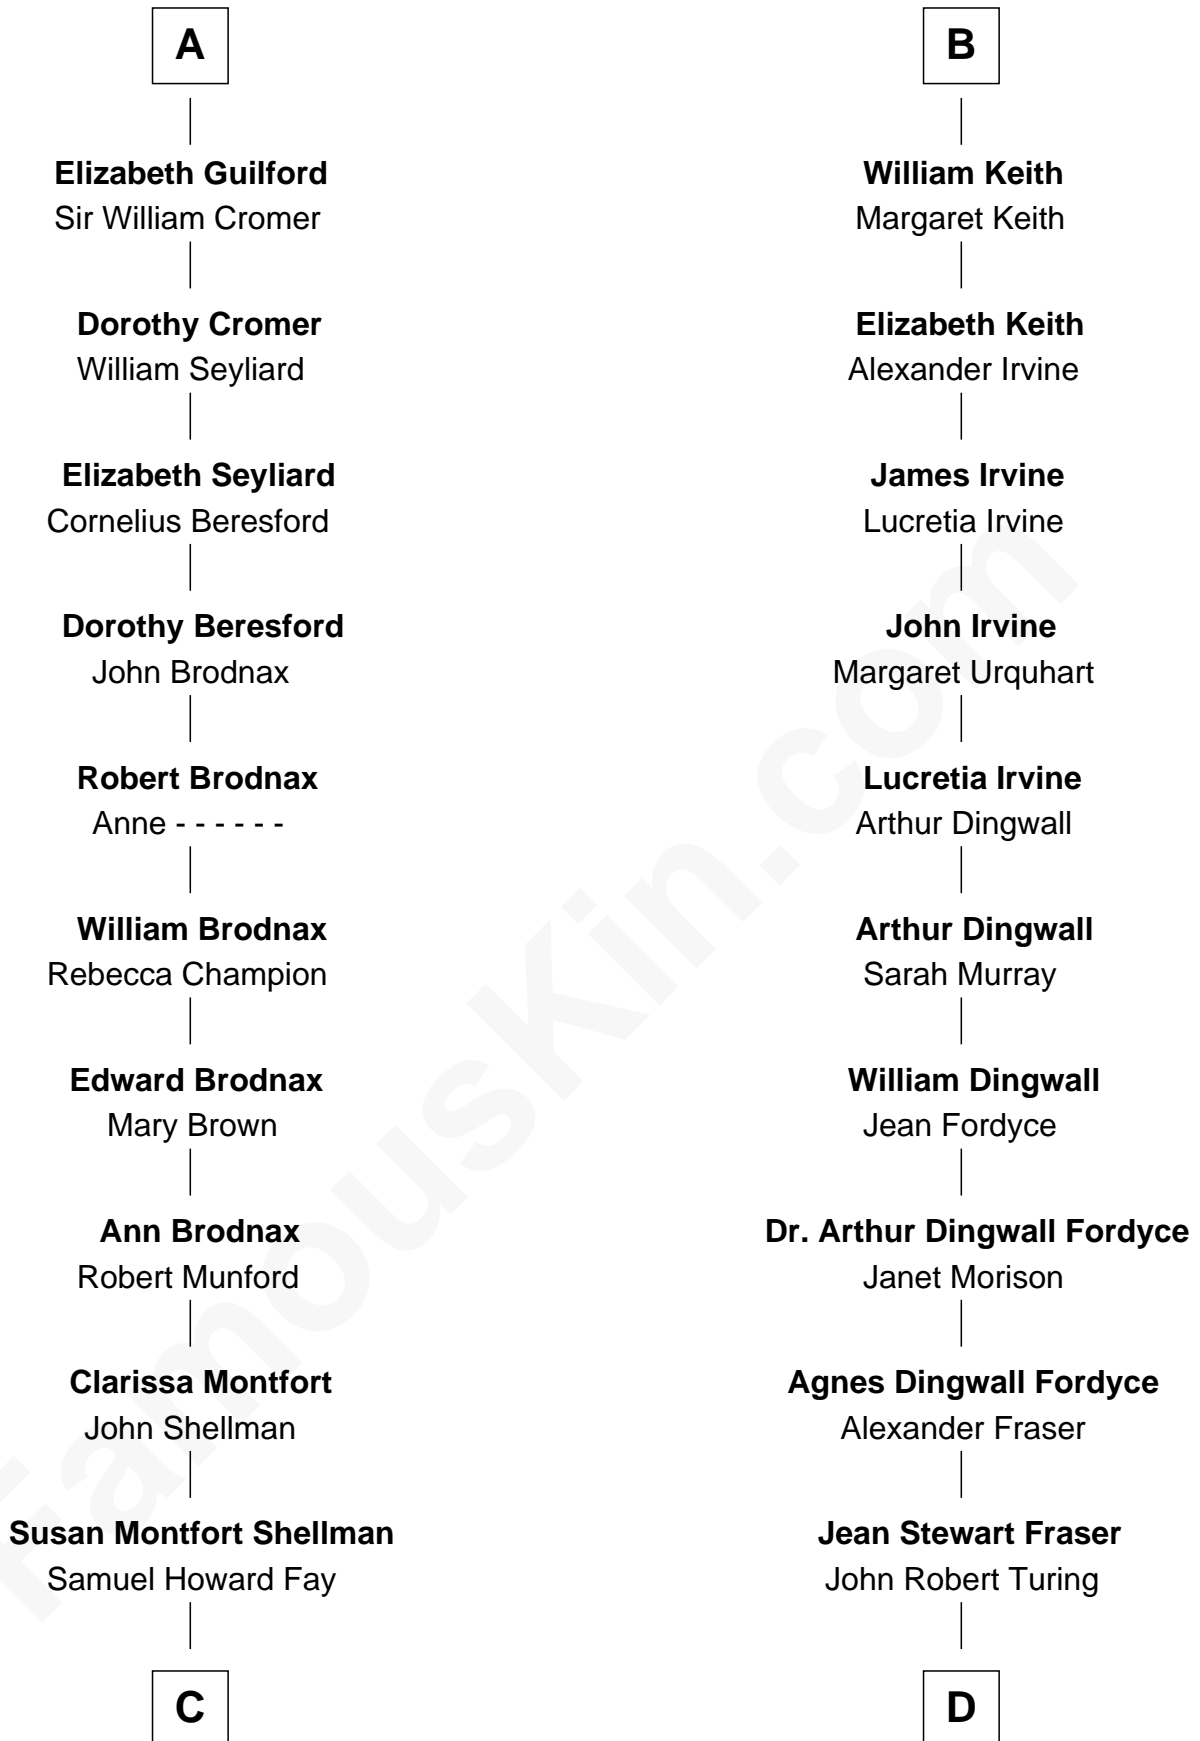

FamousKin.com Relationship Chart of

George H. W. Bush

41st U.S. President

19th cousin 1 time removed of

Alan Turing

WWII Codebreaker of Nazi Enigma Machine

Sir Robert de Holland

Maude la Zouche

C

Harriet Eleanor Fay
Rev. James Smith Bush

Samuel Prescott Bush
Flora Sheldon

Prescott Sheldon Bush
Dorothy Wear Walker

George H. W. Bush
41st U.S. President

D

Rev. John Robert Turing
Fanny Montague Boyd

Julius Matheson Turing
Ethel Sara Stoney