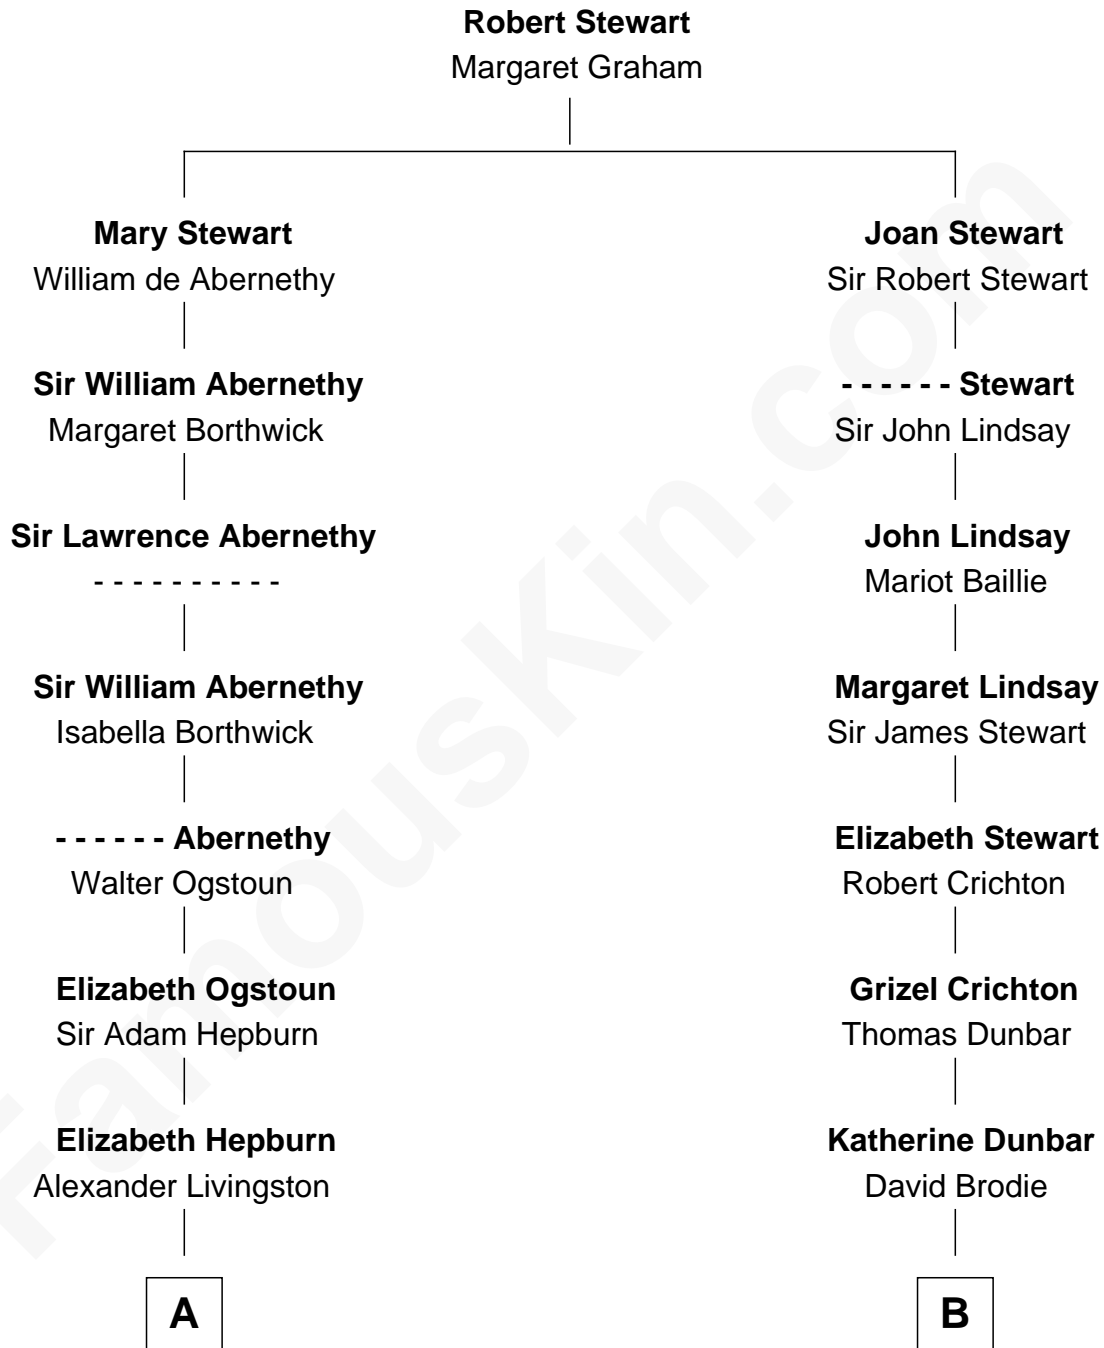

FamousKin.com
Relationship Chart of
George H. W. Bush
41st U.S. President

16th cousin 4 times removed of

Alan Turing
WWII Codebreaker of Nazi Enigma Machine

C

—
Mary Elizabeth Butler
Robert Emmet Sheldon

—
Flora Sheldon
Samuel Prescott Bush

—
Prescott Sheldon Bush
Dorothy Wear Walker

—
George H. W. Bush
41st U.S. President

FamousKin.com