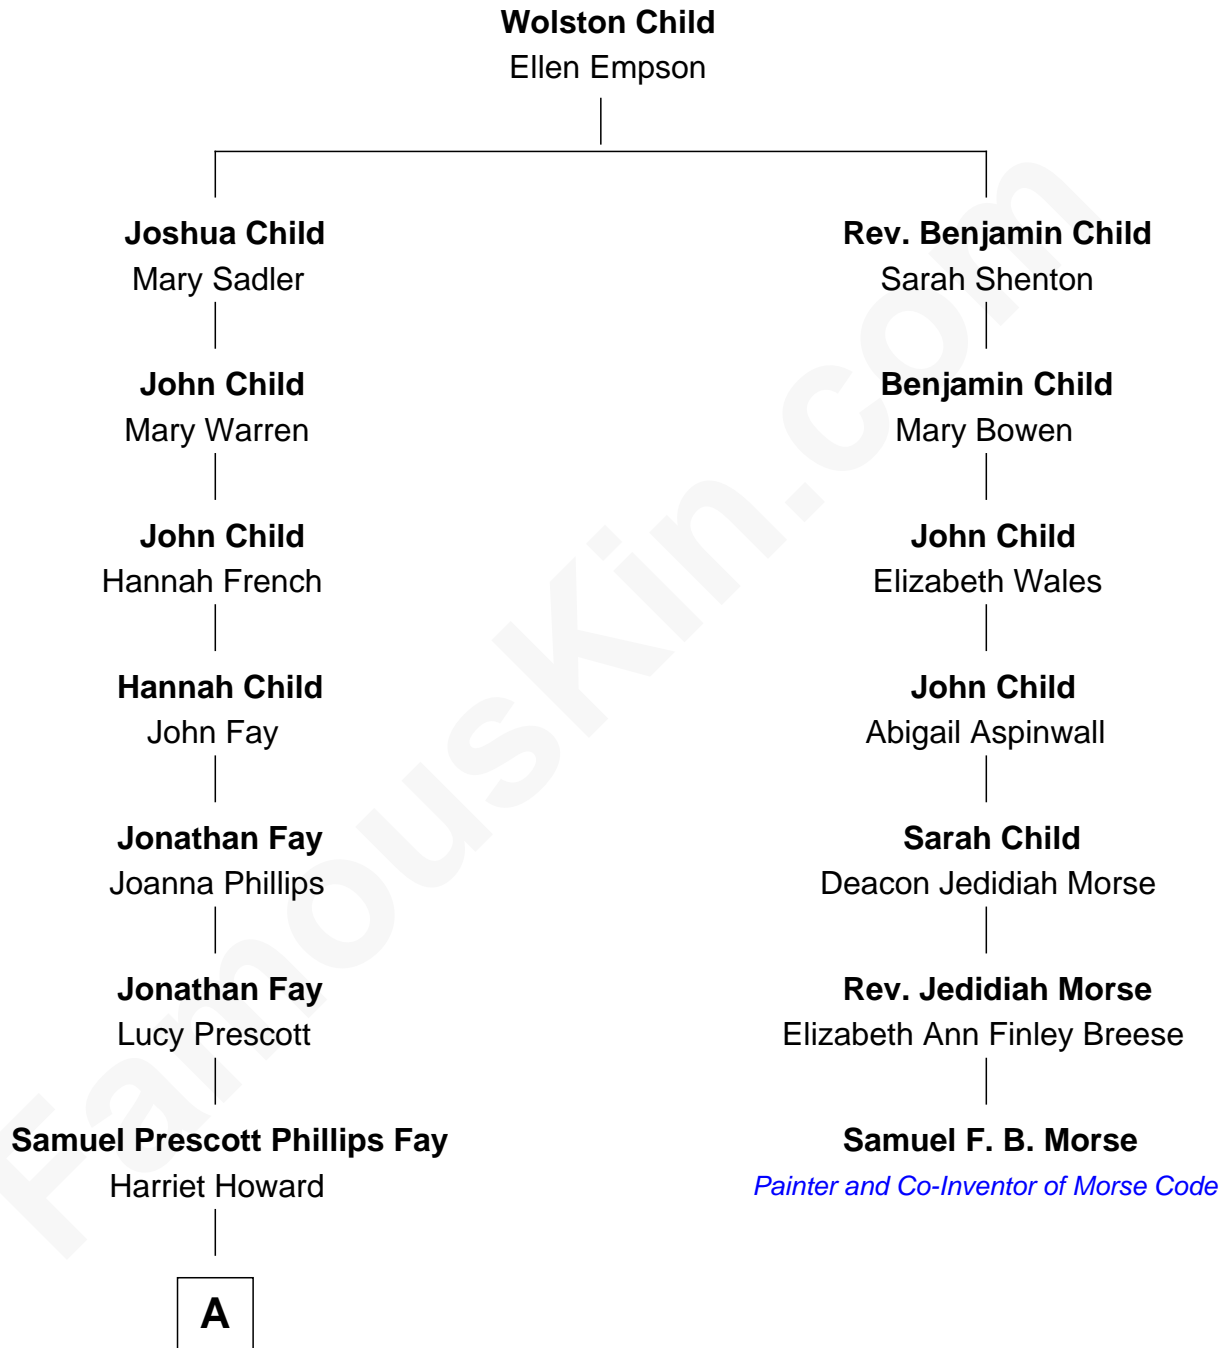

# FamousKin.com Relationship Chart of

**George H. W. Bush**

*41st U.S. President*

6th cousin 5 times removed of

**Samuel F. B. Morse**

*Painter and Co-Inventor of Morse Code*

**A**

—  
**Samuel Howard Fay**  
Susan Montfort Shellman

—  
**Harriet Eleanor Fay**  
Rev. James Smith Bush

—  
**Samuel Prescott Bush**  
Flora Sheldon

—  
**Prescott Sheldon Bush**  
Dorothy Wear Walker

—  
**George H. W. Bush**  
*41st U.S. President*

FamousKin.com