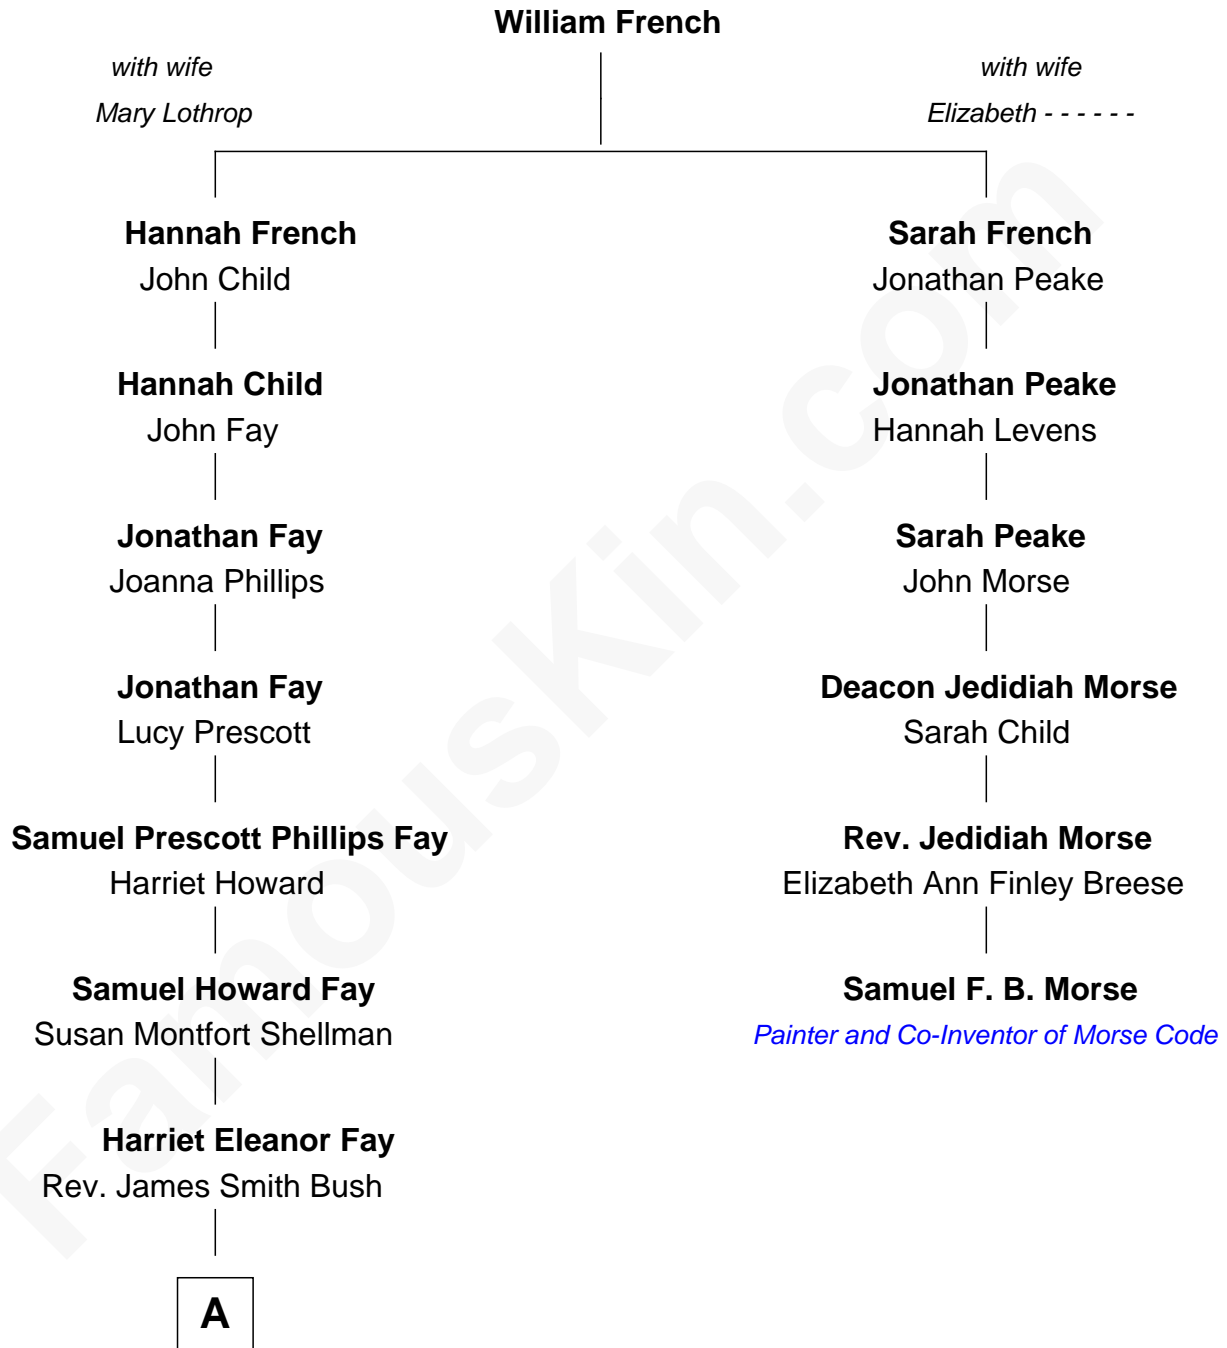

**FamousKin.com**  
**Relationship Chart of**  
**George H. W. Bush**  
*41st U.S. President*

**5th cousin 4 times removed of**  
**Samuel F. B. Morse**  
*Painter and Co-Inventor of Morse Code*

**A**

Samuel Prescott Bush

Flora Sheldon

Prescott Sheldon Bush

Dorothy Wear Walker

George H. W. Bush

*41st U.S. President*

FamousKin.com