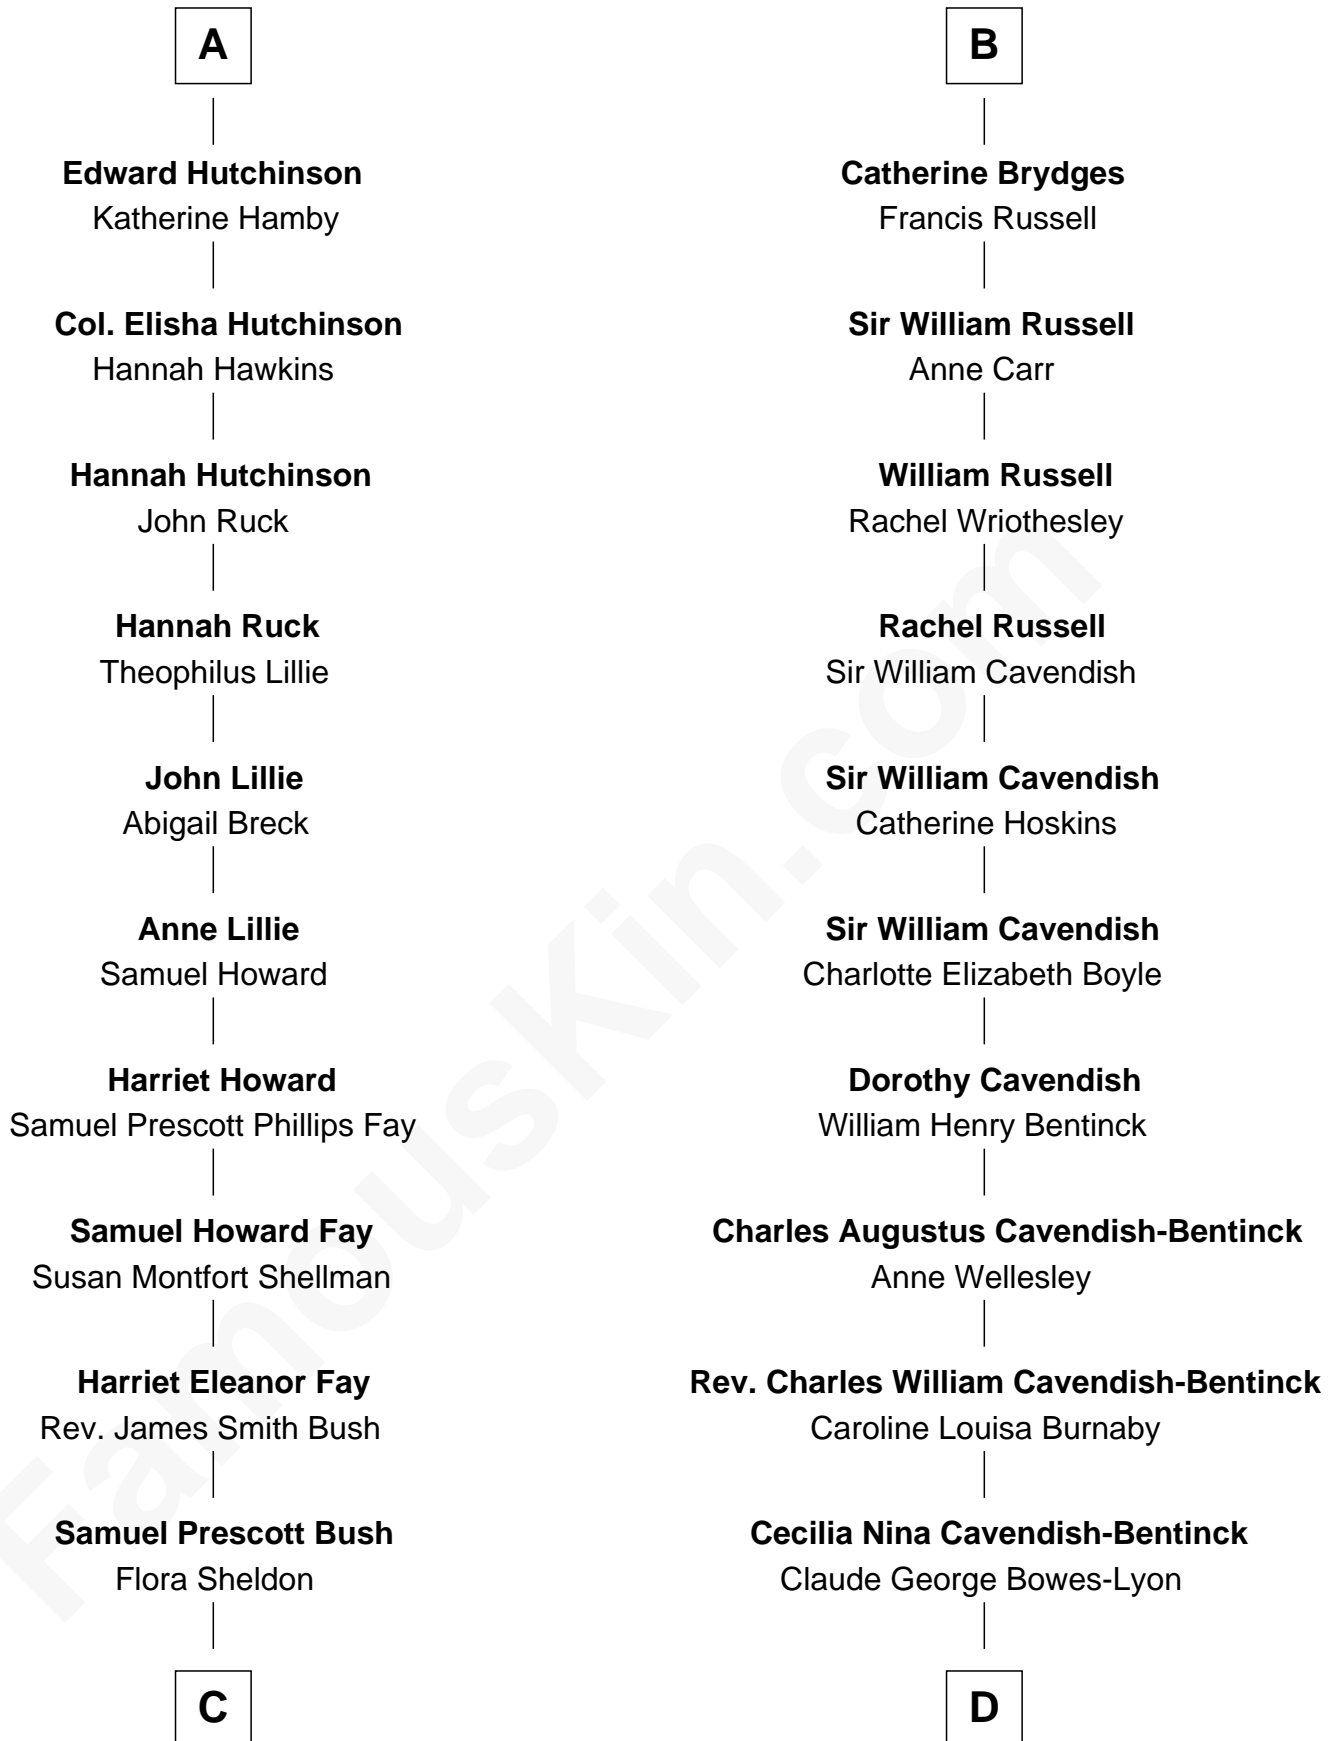

# FamousKin.com Relationship Chart of

**George H. W. Bush**

*41st U.S. President*

18th cousin of

**Queen Elizabeth II**

*Queen of the United Kingdom*

**Sir Walter Blount**

Sancha de Ayala

Sir John Sutton

**Sir John Sutton**

Elizabeth Berkeley

**Sir John Sutton Dudley**

Elizabeth Bramshot

**Edmund Dudley**

Elizabeth Grey

**Elizabeth Dudley**

William Stourton

**Ursula Stourton**

Sir Edward Clinton

**Frances Clinton**

Giles Brydges

**B**

**C**

**Prescott Sheldon Bush**

Dorothy Wear Walker

**George H. W. Bush**

*41st U.S. President*

**D**

**Elizabeth Bowes-Lyon**

George VI, King of the United Kingdom

**Queen Elizabeth II**

*Queen of the United Kingdom*