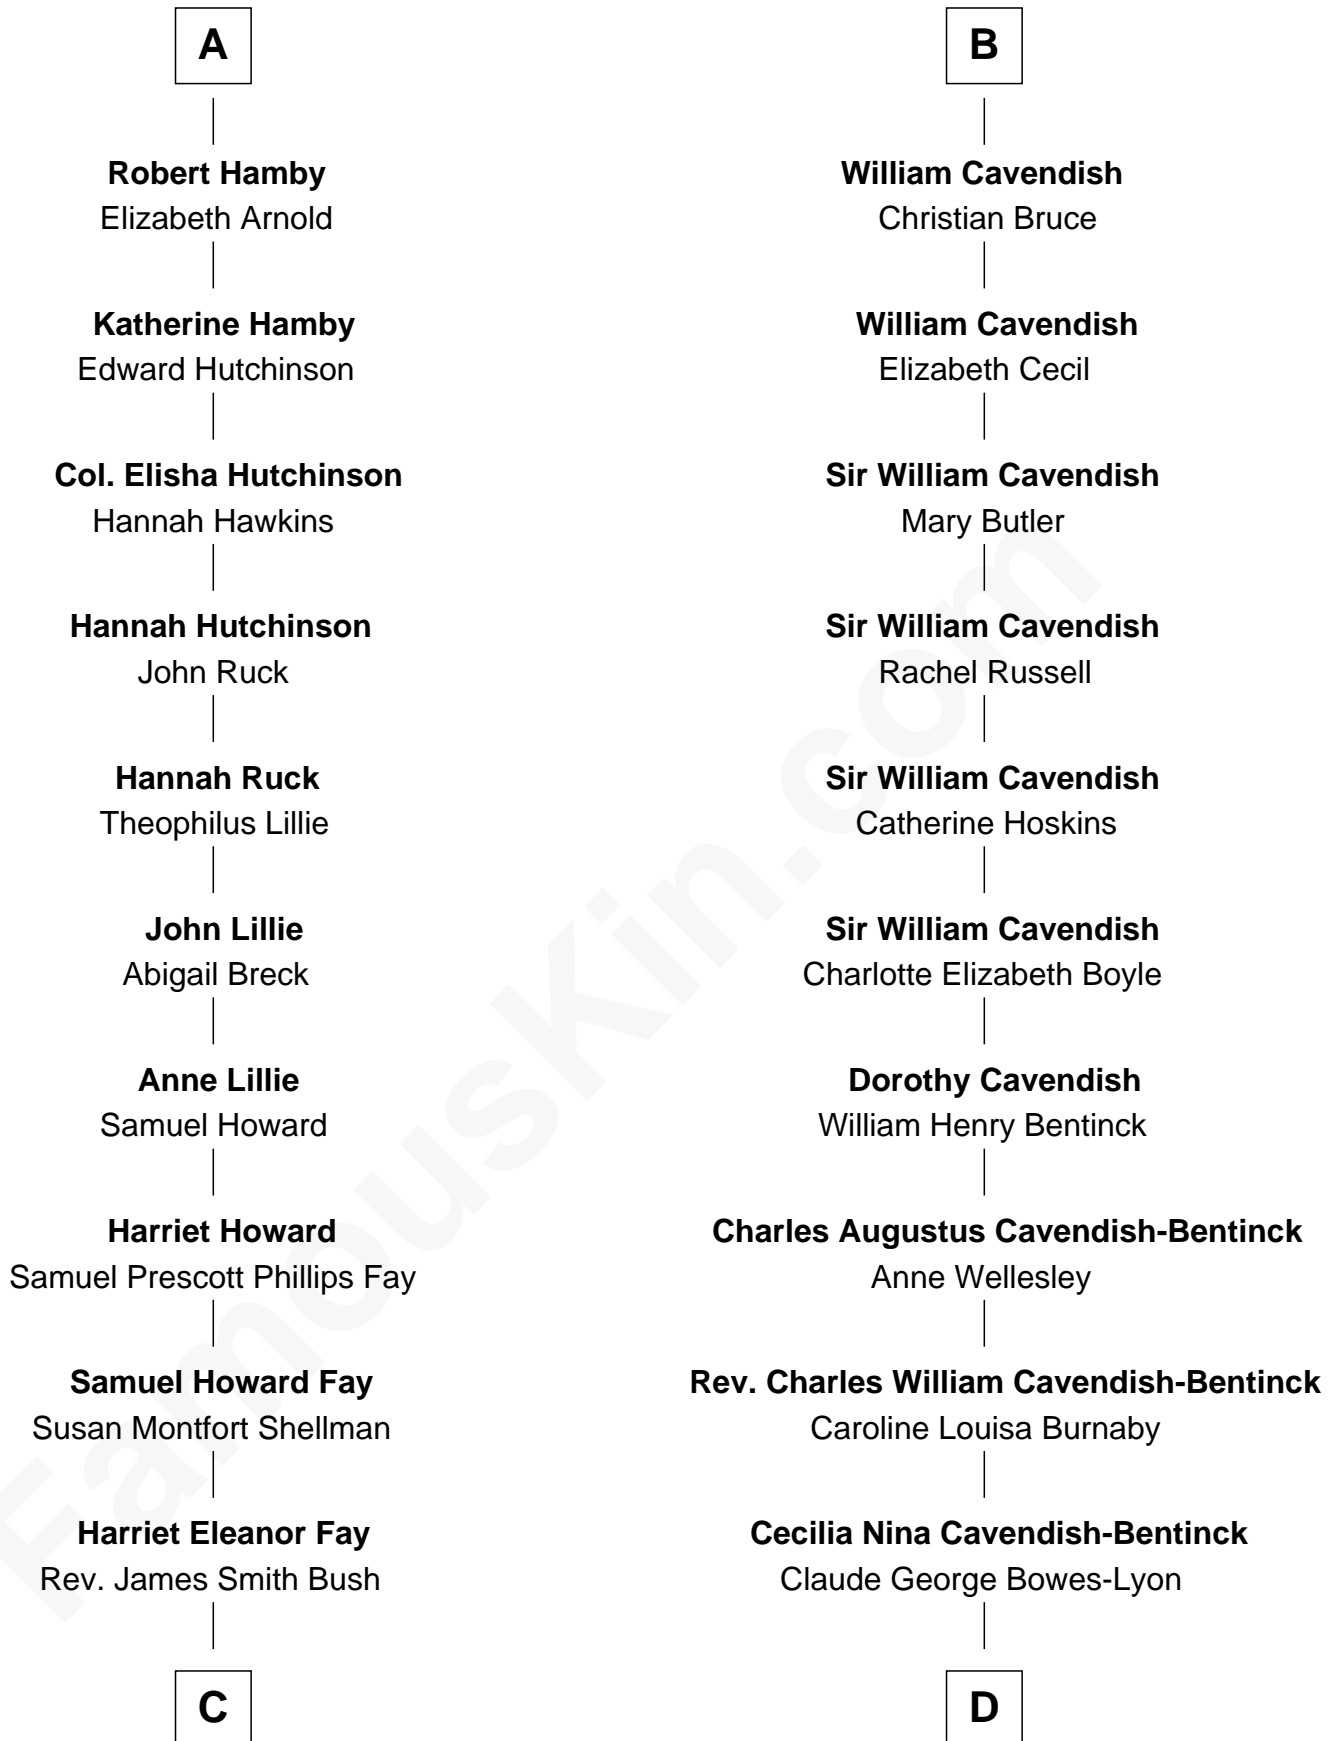

# FamousKin.com Relationship Chart of

**George H. W. Bush**

*41st U.S. President*

18th cousin 1 time removed of

**Queen Elizabeth II**

*Queen of the United Kingdom*

**Sir Walter Tailboys**

Margaret - - - - -

**John Booth**

Anne Thimbleby

**Eleanor Booth**

Edward Hamby

**William Hamby**

Margaret Blewett

**A**

**Sir Walter Tailboys**

Elizabeth Leeke

**Elizabeth Hardwick**

Sir William Cavendish

**Sir William Cavendish**

Anne Keighley

**B**

**C**

**Samuel Prescott Bush**

Flora Sheldon

**Prescott Sheldon Bush**

Dorothy Wear Walker

**George H. W. Bush**

*41st U.S. President*

**D**

**Elizabeth Bowes-Lyon**

George VI, King of the United Kingdom