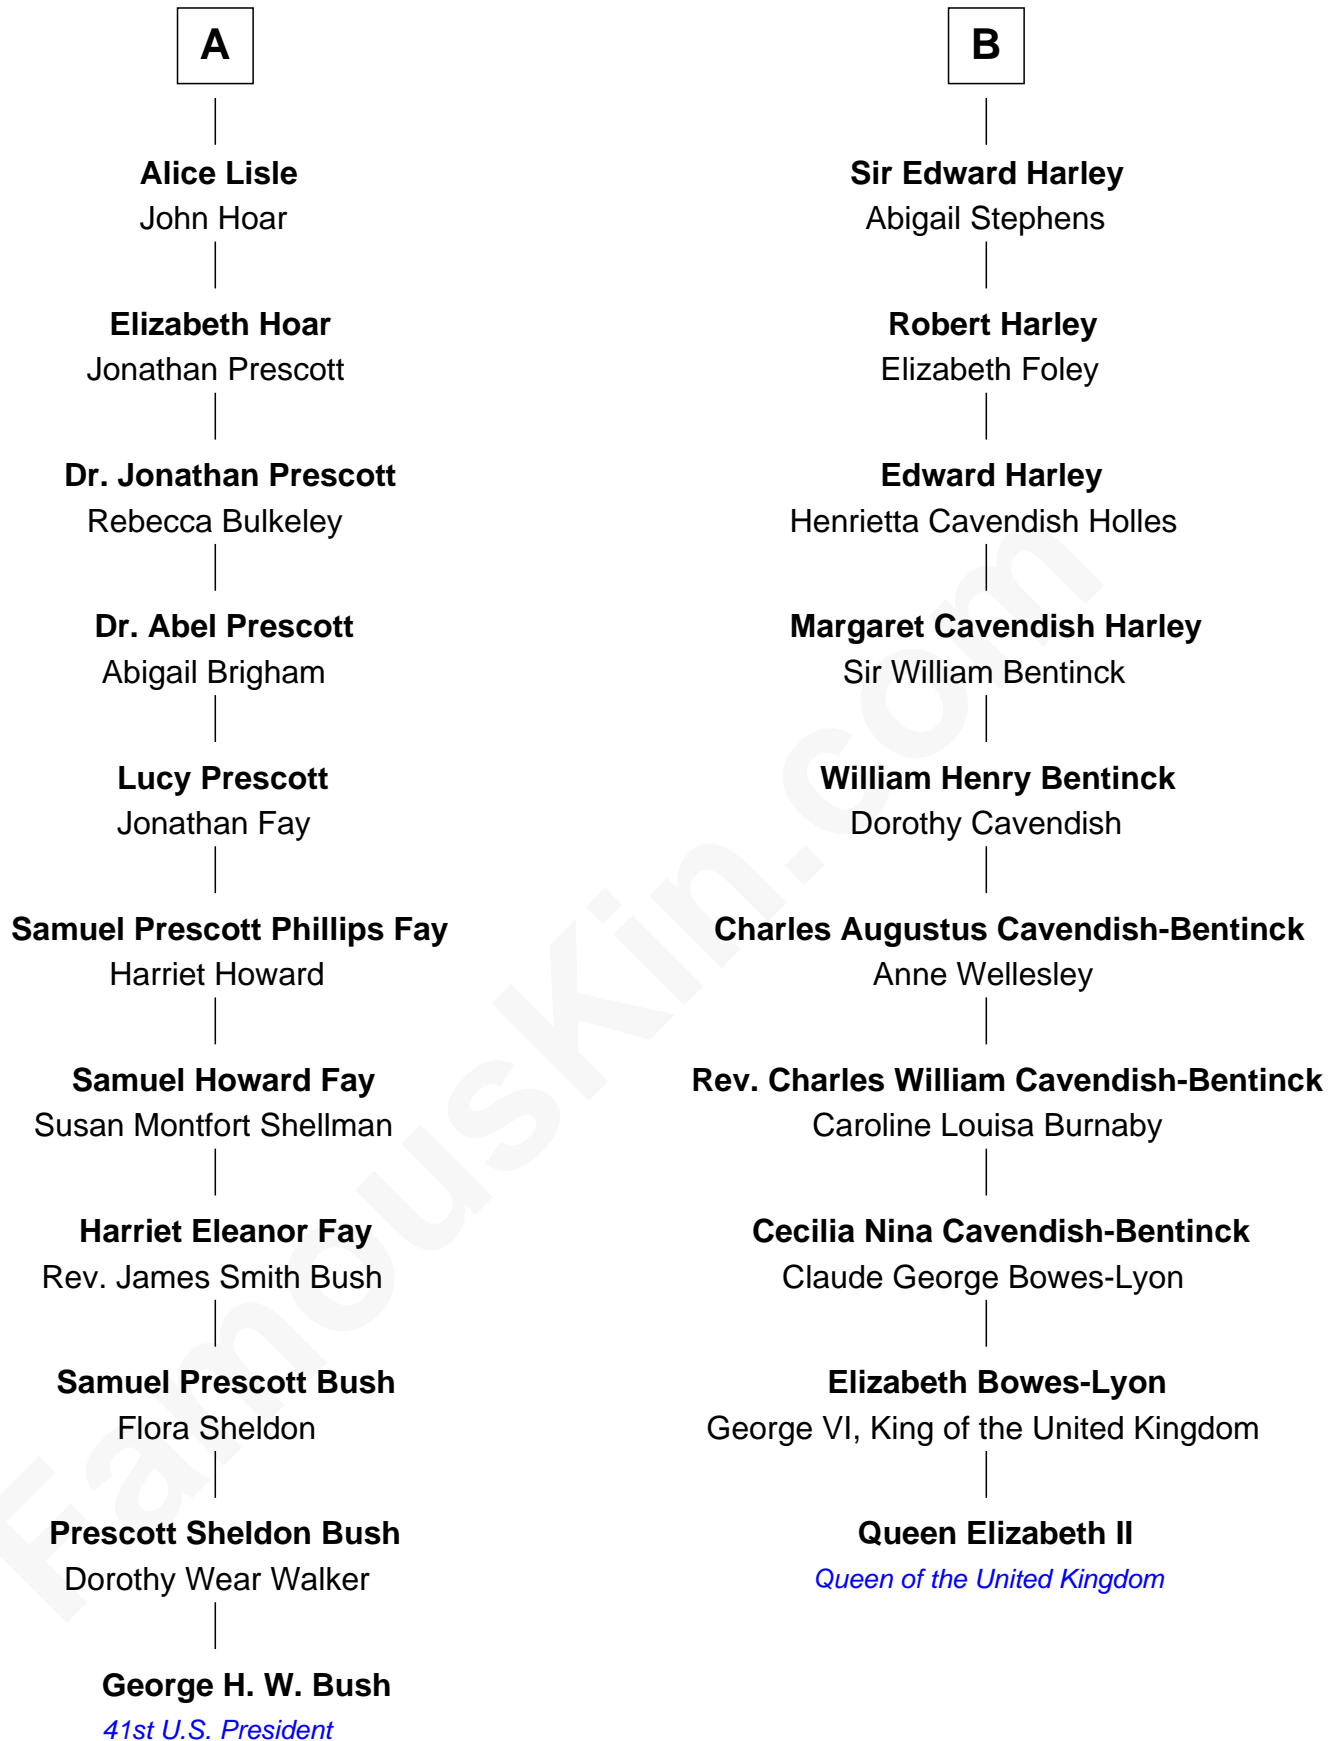

# FamousKin.com Relationship Chart of

**George H. W. Bush**

*41st U.S. President*

16th cousin 1 time removed of

**Queen Elizabeth II**

*Queen of the United Kingdom*

**Sir Humphrey Stafford**

Eleanor Aylesbury

Elizabeth II photo by [Eric Draper](#)