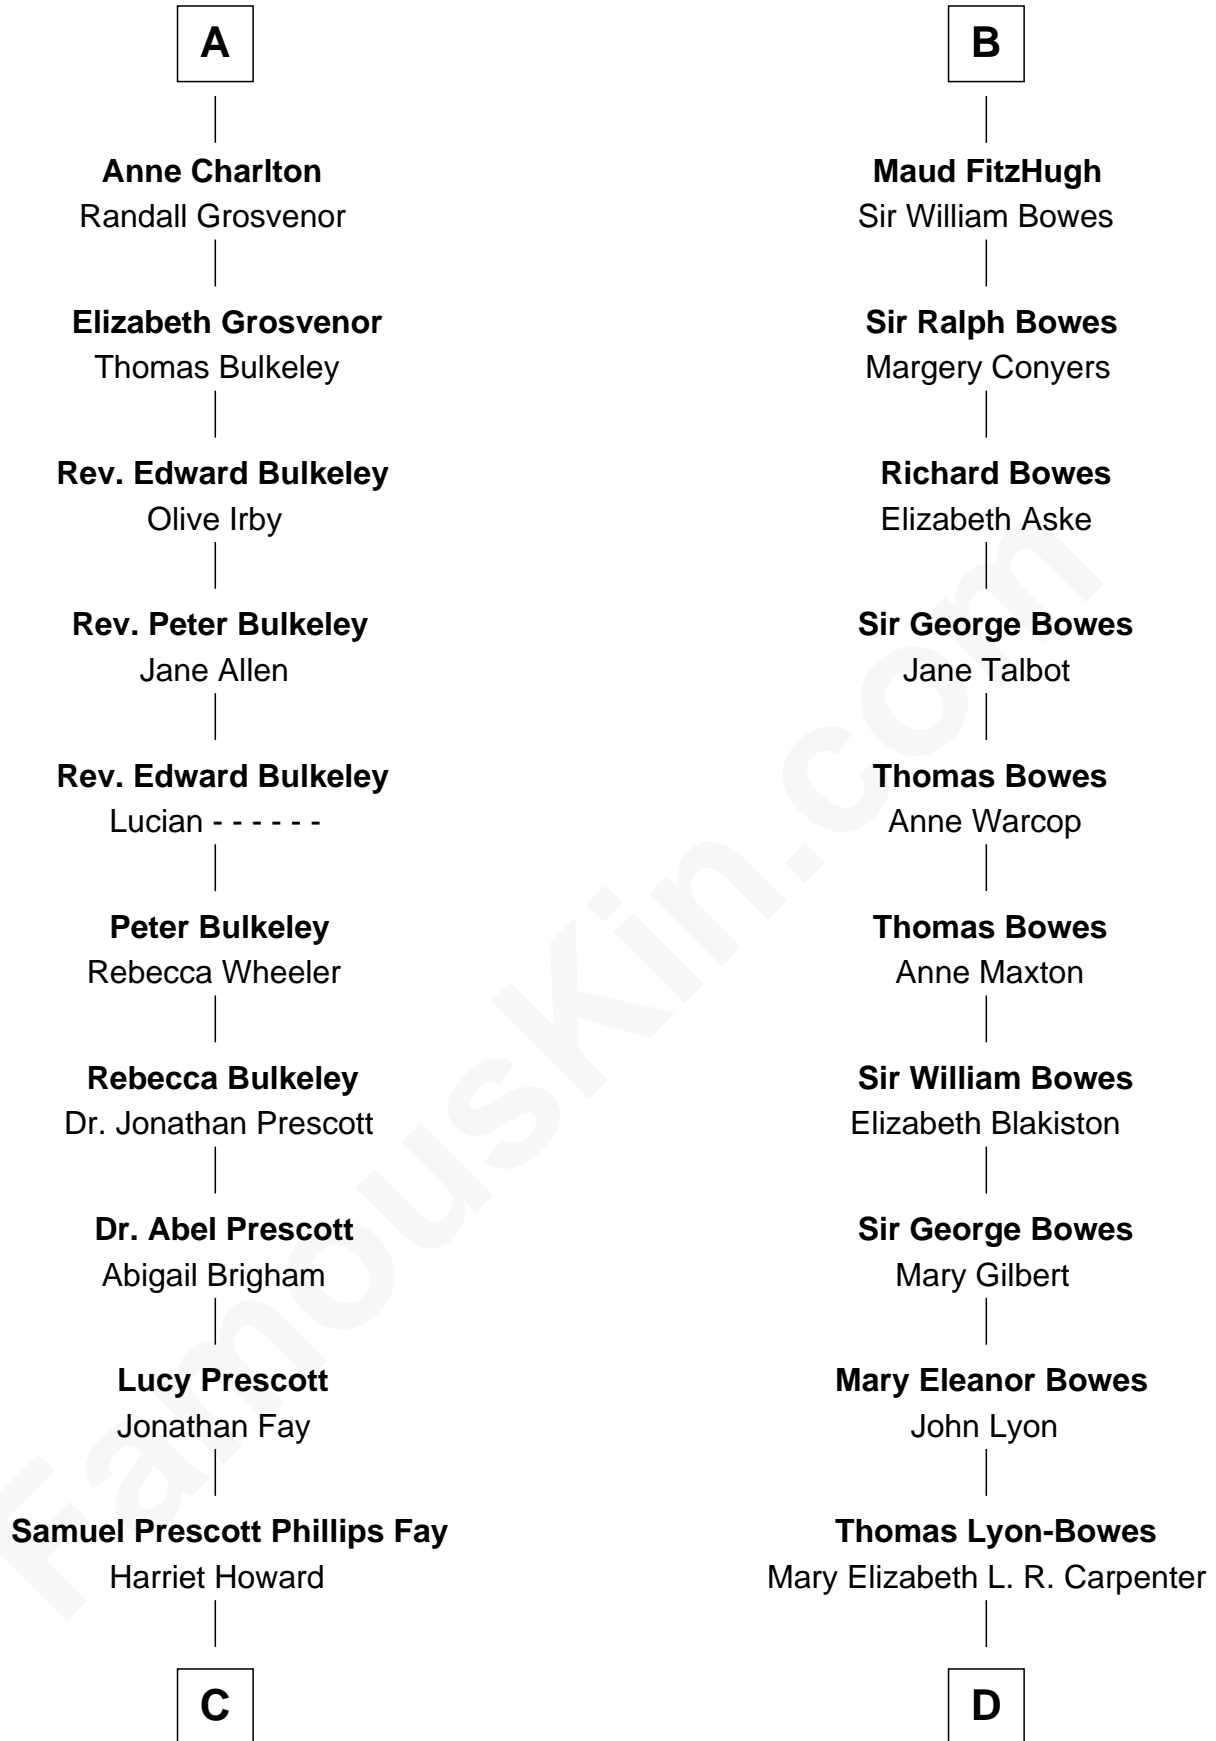

# FamousKin.com Relationship Chart of

**George H. W. Bush**

*41st U.S. President*

21st cousin of

**Queen Elizabeth II**

*Queen of the United Kingdom*

**Sir Roger de Somery**

Nichole d'Aubenev

**C**

**Samuel Howard Fay**  
Susan Montfort Shellman

**Harriet Eleanor Fay**  
Rev. James Smith Bush

**Samuel Prescott Bush**  
Flora Sheldon

**Prescott Sheldon Bush**  
Dorothy Wear Walker

**George H. W. Bush**  
*41st U.S. President*

**D**

**Thomas George Lyon-Bowes**  
Charlotte Grimstead

**Claude Bowes-Lyon**  
Frances Dora Smith

**Claude George Bowes-Lyon**  
Cecilia Nina Cavendish-Bentinck

**Elizabeth Bowes-Lyon**  
George VI, King of the United Kingdom

**Queen Elizabeth II**  
*Queen of the United Kingdom*