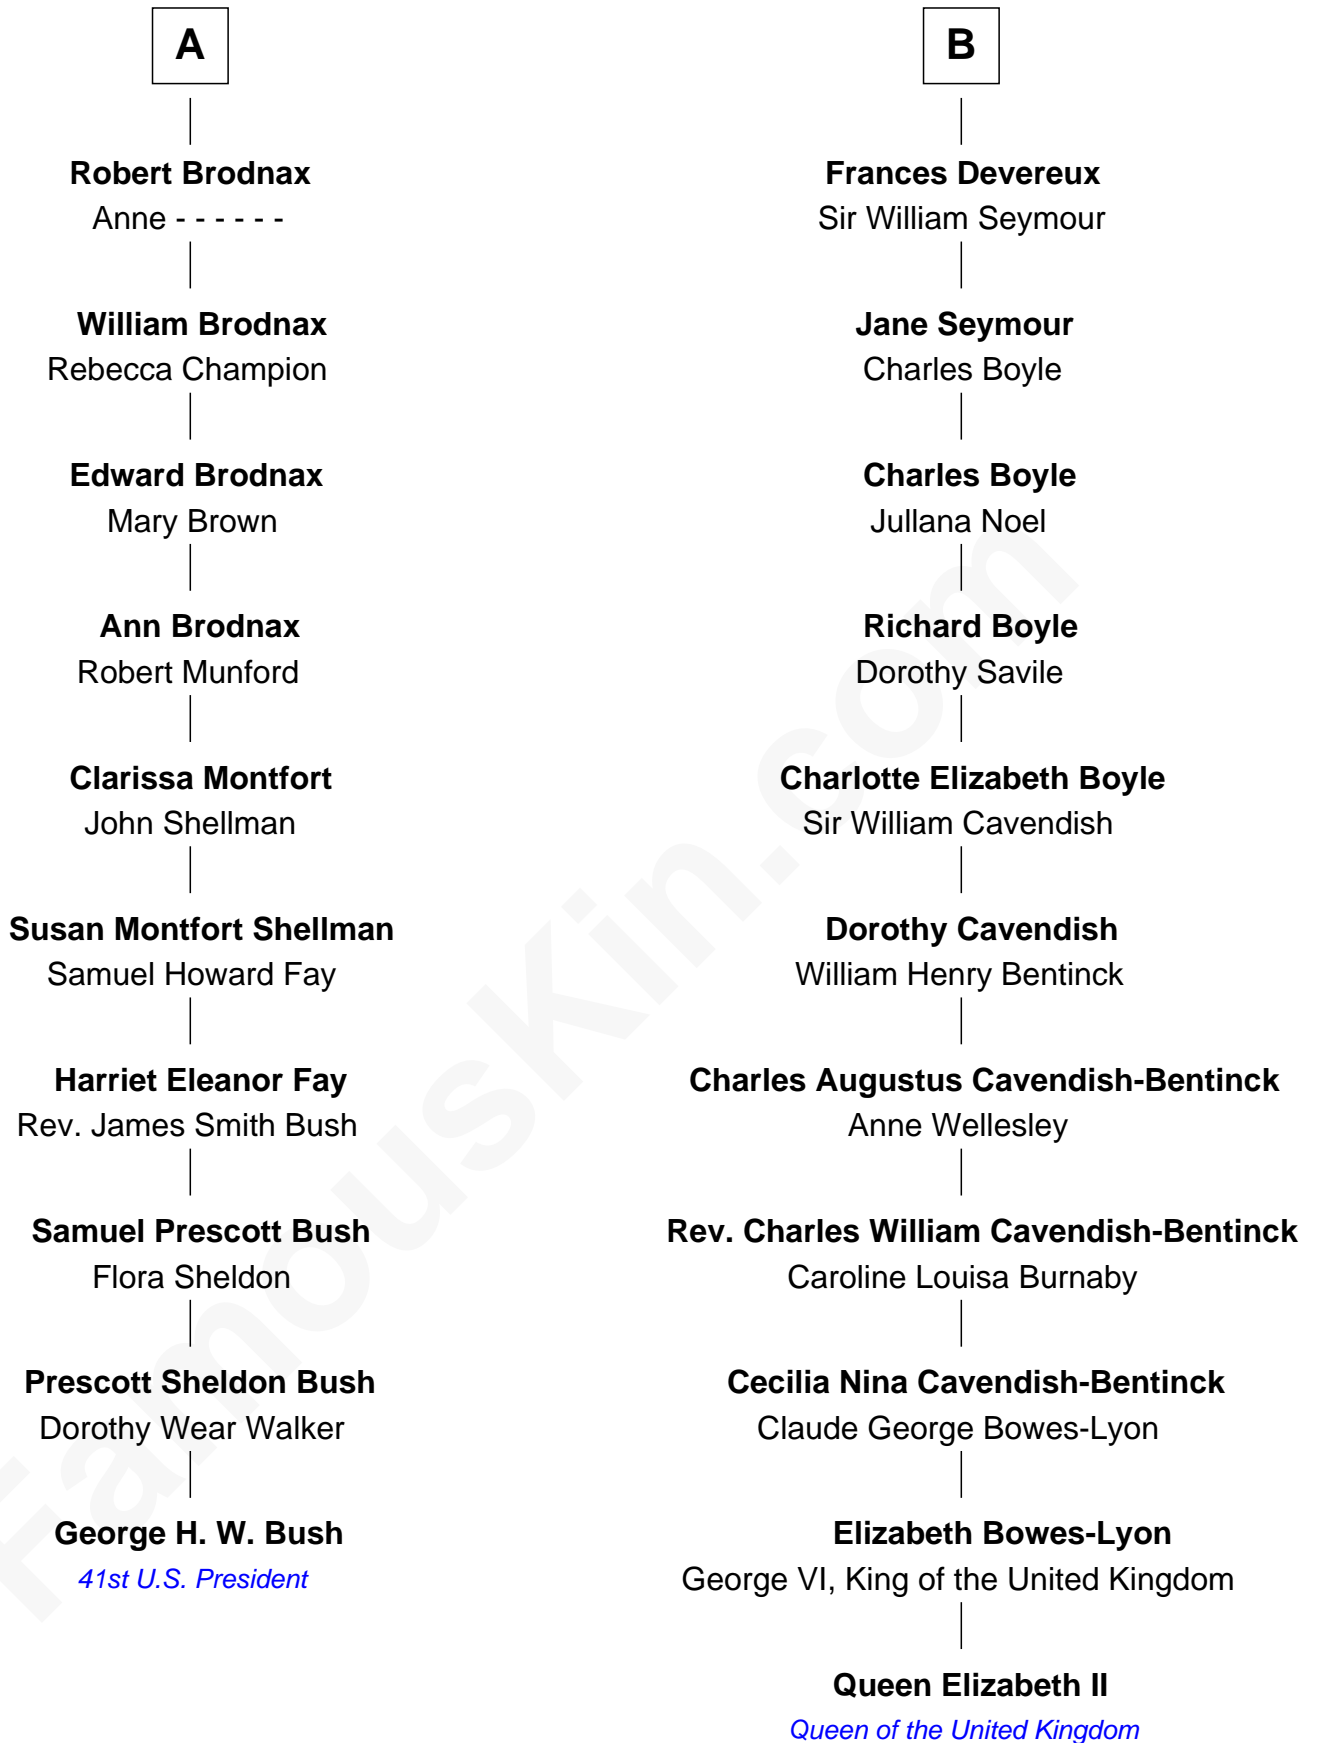

FamousKin.com
Relationship Chart of
George H. W. Bush
41st U.S. President

16th cousin 1 time removed of
Queen Elizabeth II
Queen of the United Kingdom

Elizabeth II photo by [Eric Draper](#)