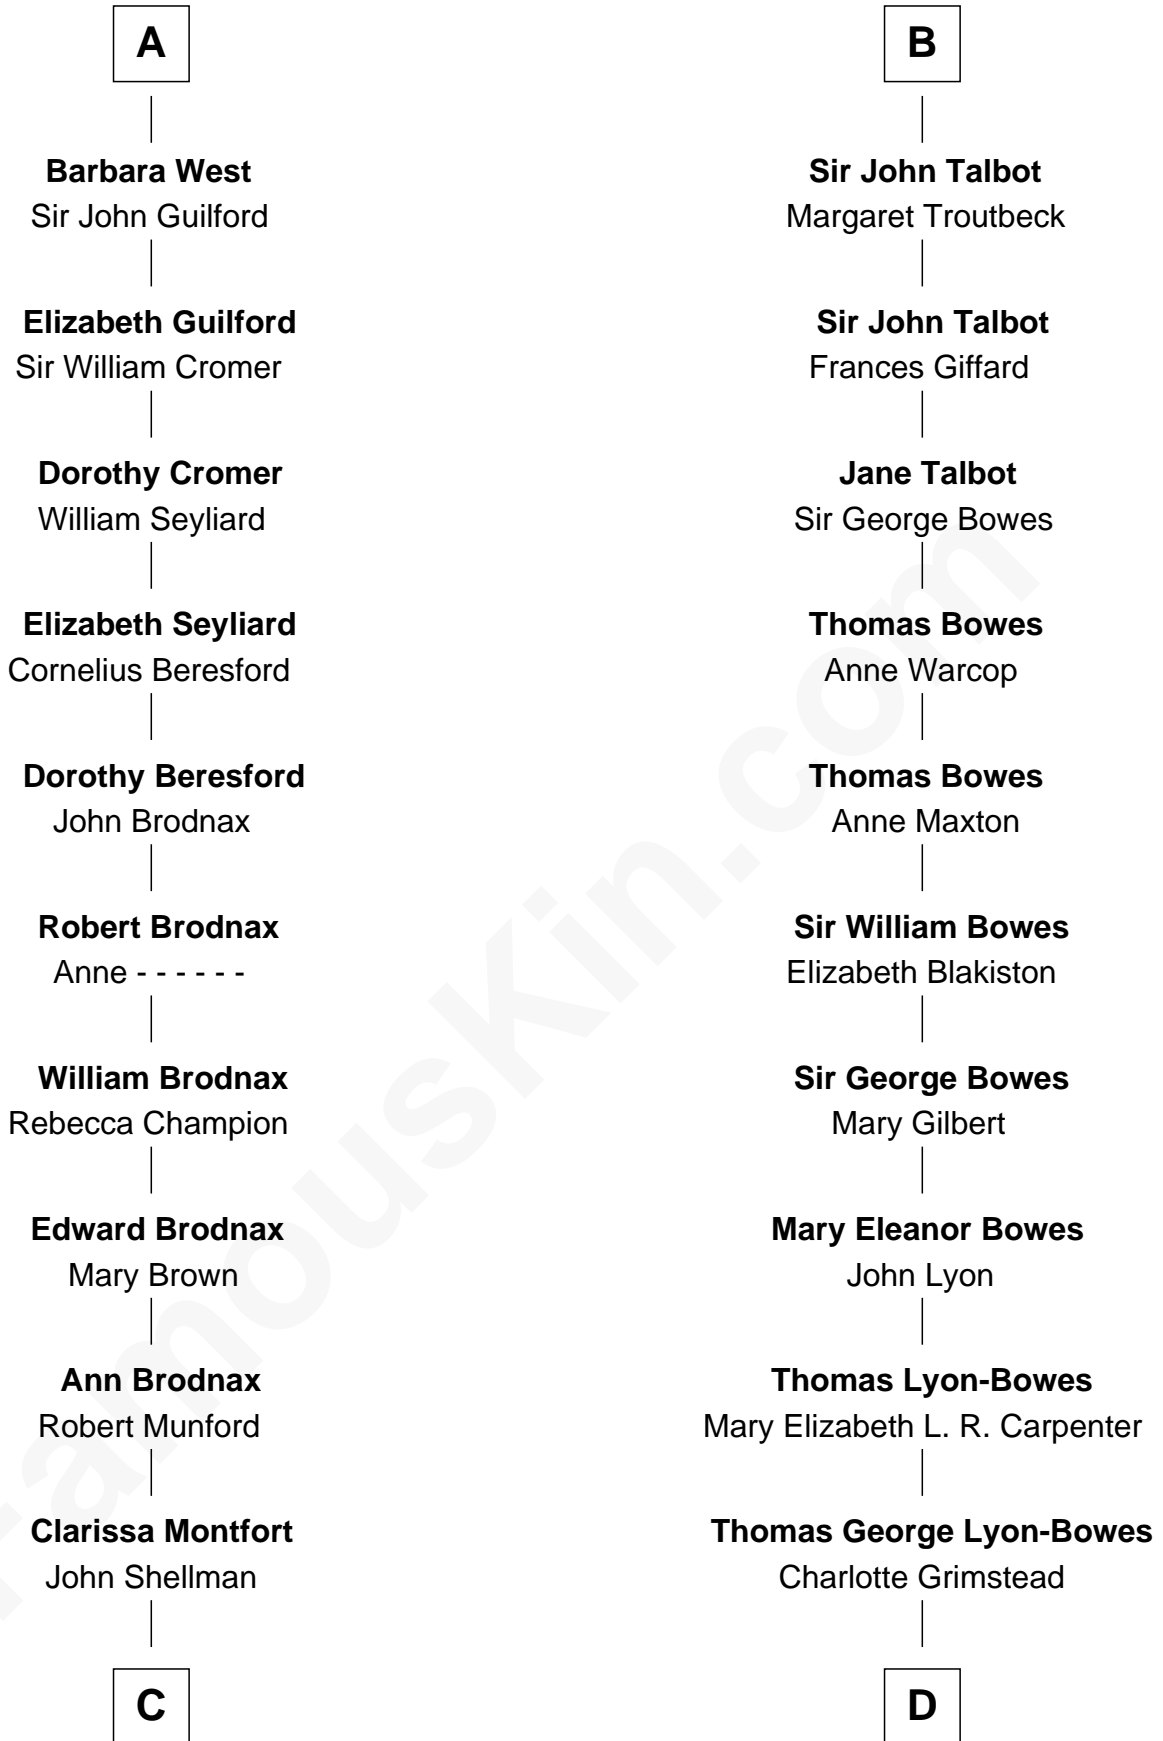

FamousKin.com Relationship Chart of

George H. W. Bush

41st U.S. President

20th cousin 1 time removed of

Queen Elizabeth II

Queen of the United Kingdom

Edmund Plantagenet

Blanche of Artois

Elizabeth II photo by [Eric Draper](#)