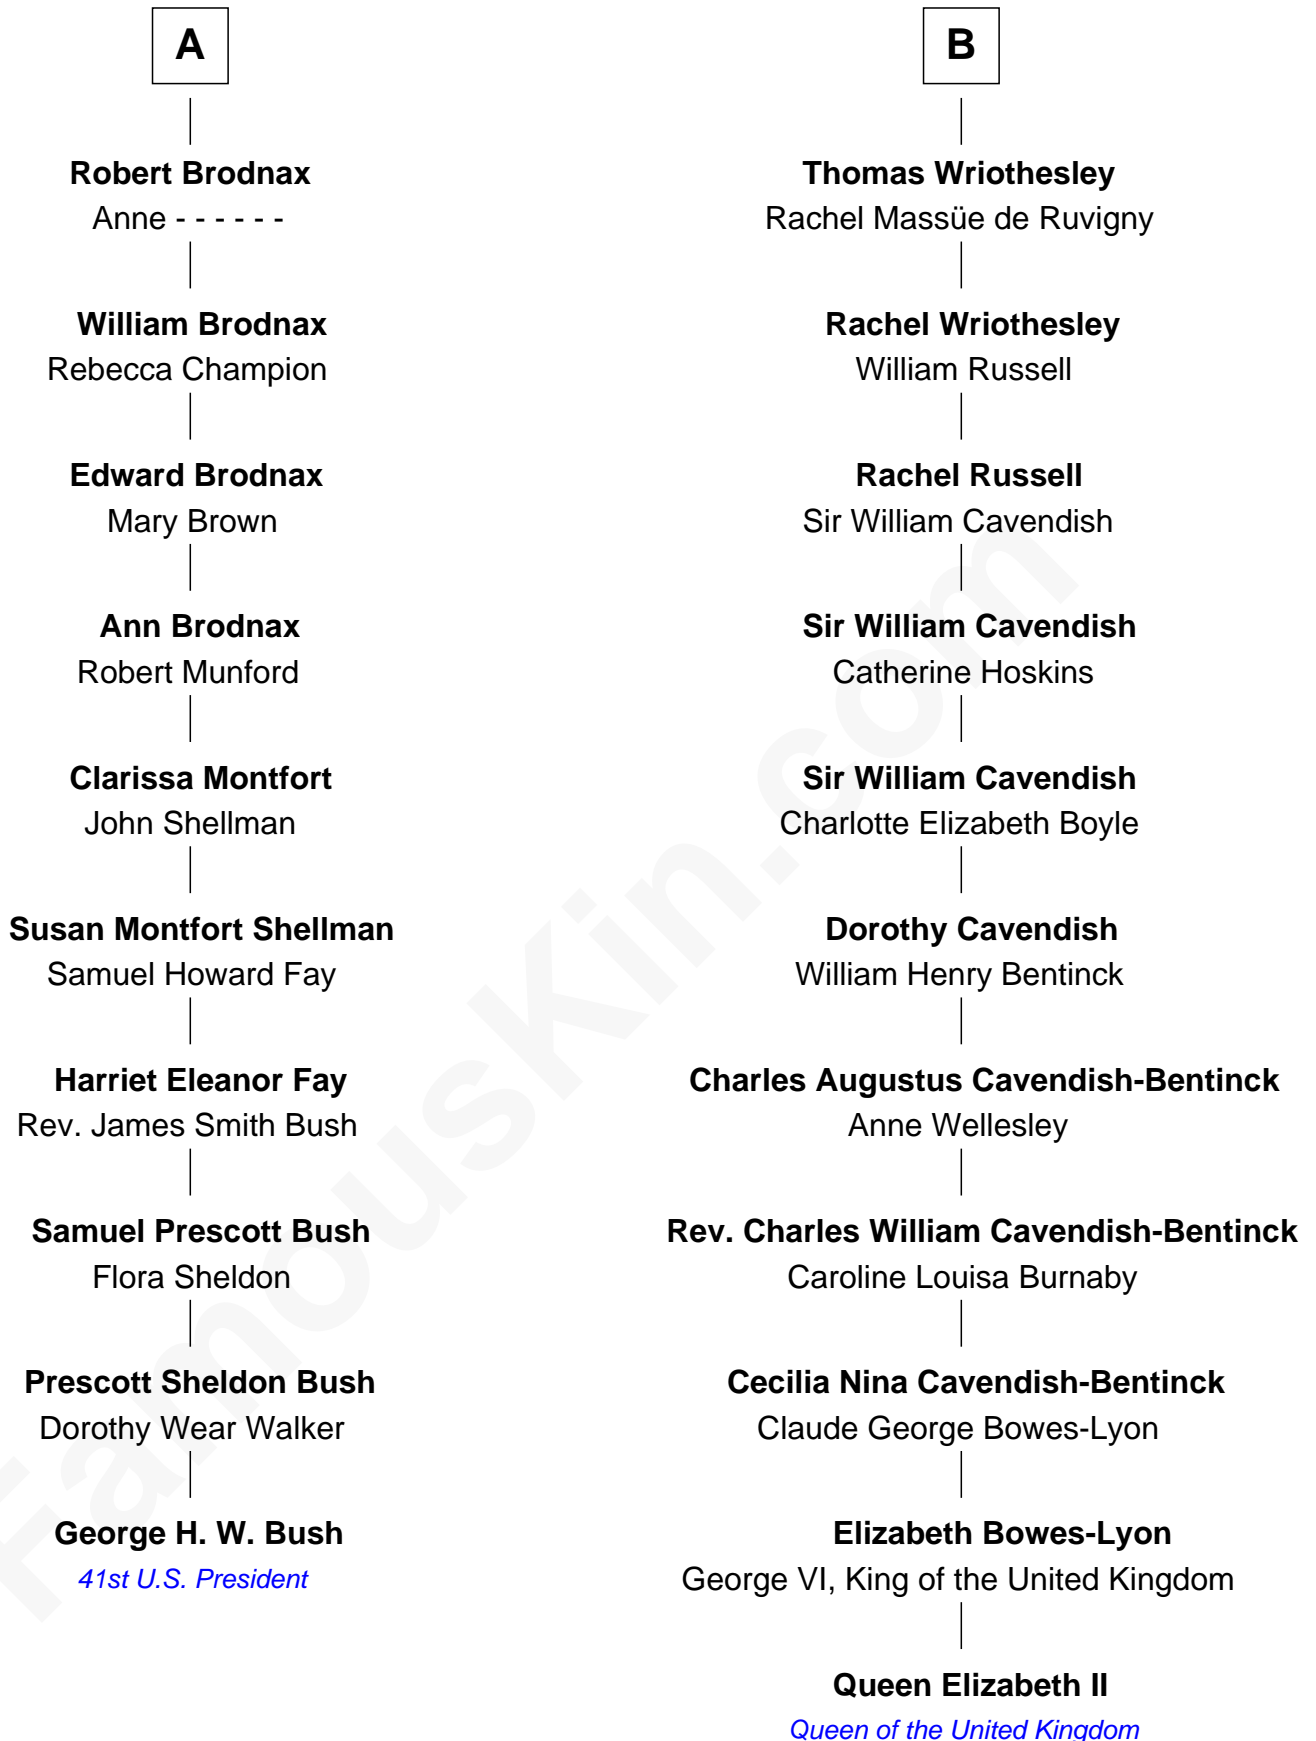

FamousKin.com Relationship Chart of

George H. W. Bush

41st U.S. President

16th cousin 1 time removed of

Queen Elizabeth II

Queen of the United Kingdom

Sir Robert Hungerford

Margaret Botreaux

Katherine Hungerford

Sir Richard West

Sir Thomas West

Eleanor Copley

Barbara West

Sir John Guilford

Elizabeth Guilford

Sir William Cromer

Eleanor Moleyns

Sir Thomas Hungerford

Anne Percy

Mary Hungerford

Sir Edward Hastings

Sir George Hastings

Anne Stafford

Dorothy Hastings

Sir Richard Devereux

Elizabeth Devereux

John Vernon

Elizabeth Vernon

Henry Wriothesley

B

Elizabeth II photo by [Eric Draper](#)