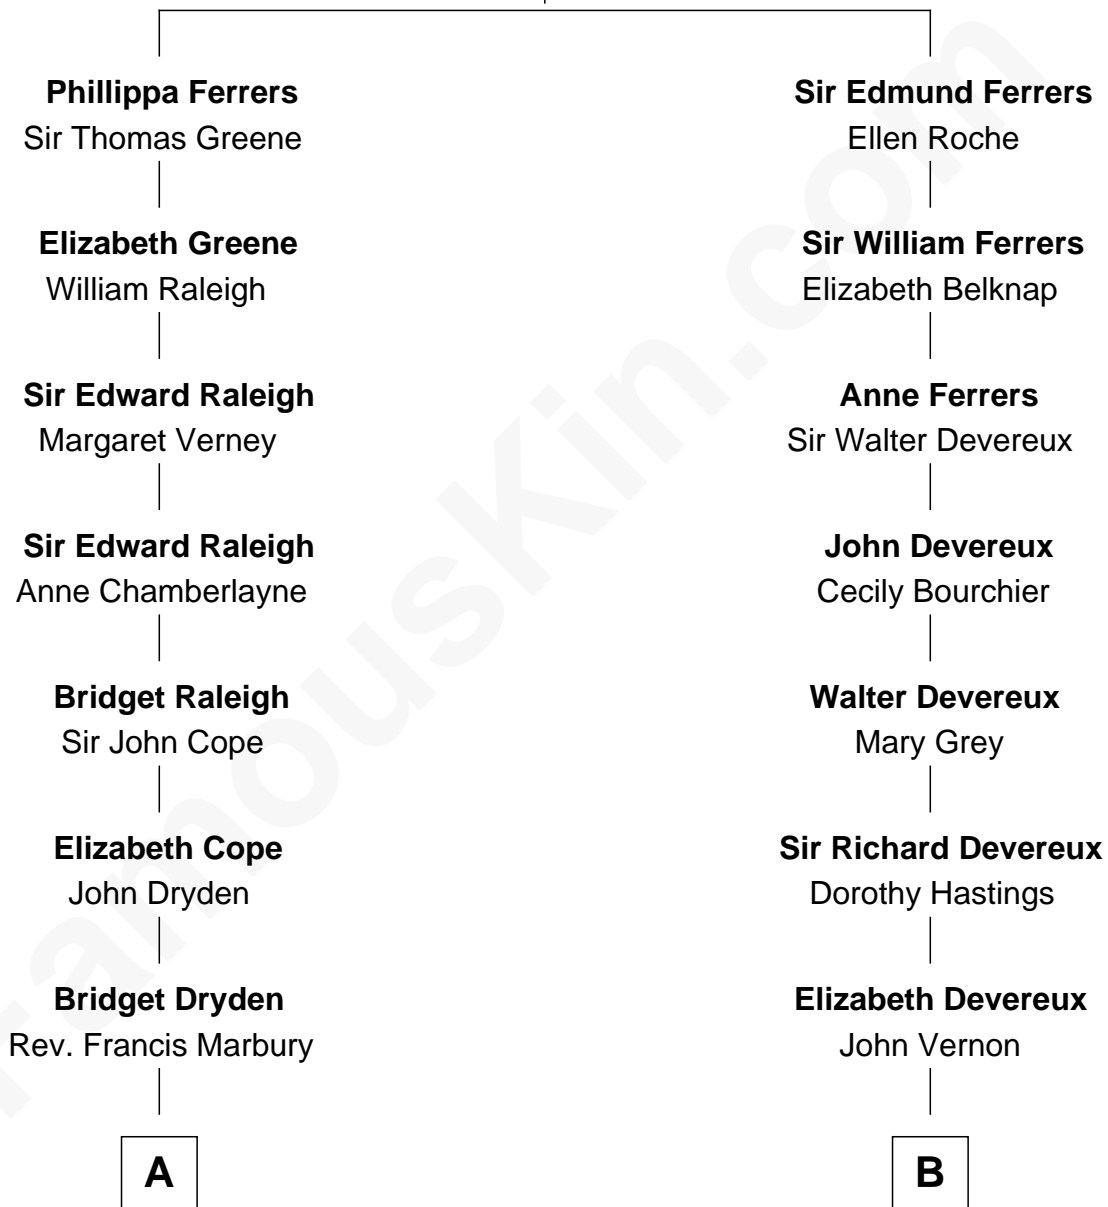

# FamousKin.com Relationship Chart of

**George H. W. Bush**

*41st U.S. President*

18th cousin 1 time removed of

**Queen Elizabeth II**

*Queen of the United Kingdom*

**Robert de Ferrers**  
Margaret Despencer

**C**

**Samuel Prescott Bush**

Flora Sheldon

**Prescott Sheldon Bush**

Dorothy Wear Walker

**George H. W. Bush**

*41st U.S. President*

**D**

**Elizabeth Bowes-Lyon**

George VI, King of the United Kingdom

**Queen Elizabeth II**

*Queen of the United Kingdom*

FamousKin.com