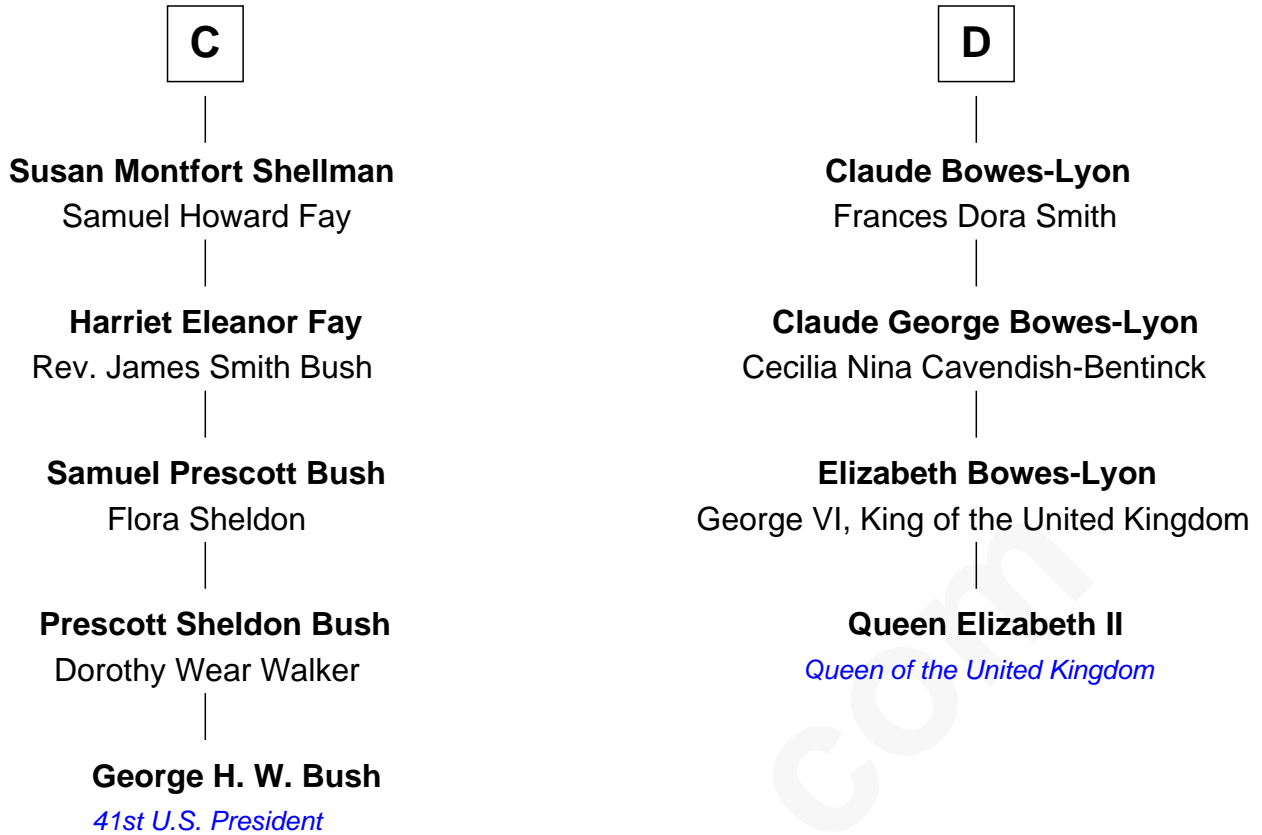

FamousKin.com Relationship Chart of

George H. W. Bush

41st U.S. President

20th cousin 1 time removed of

Queen Elizabeth II

Queen of the United Kingdom

Sir Patrick de Chaworth

Isabella de Beauchamp

Sir Reynold West

Margaret Thorley

Sir Richard West

Katherine Hungerford

Sir Thomas West

Eleanor Copley

A

Maud de Chaworth

Henry Plantagenet

Eleanor Plantagenet

Richard Fitzalan

Sir Richard Fitzalan

Elizabeth de Bohun

Joan Fitzalan

Sir William Beauchamp

Joan Beauchamp

James Butler

Elizabeth Butler

John Talbot

Sir Gilbert Talbot

Audrey Cotton

B

Elizabeth II photo by [Eric Draper](#)