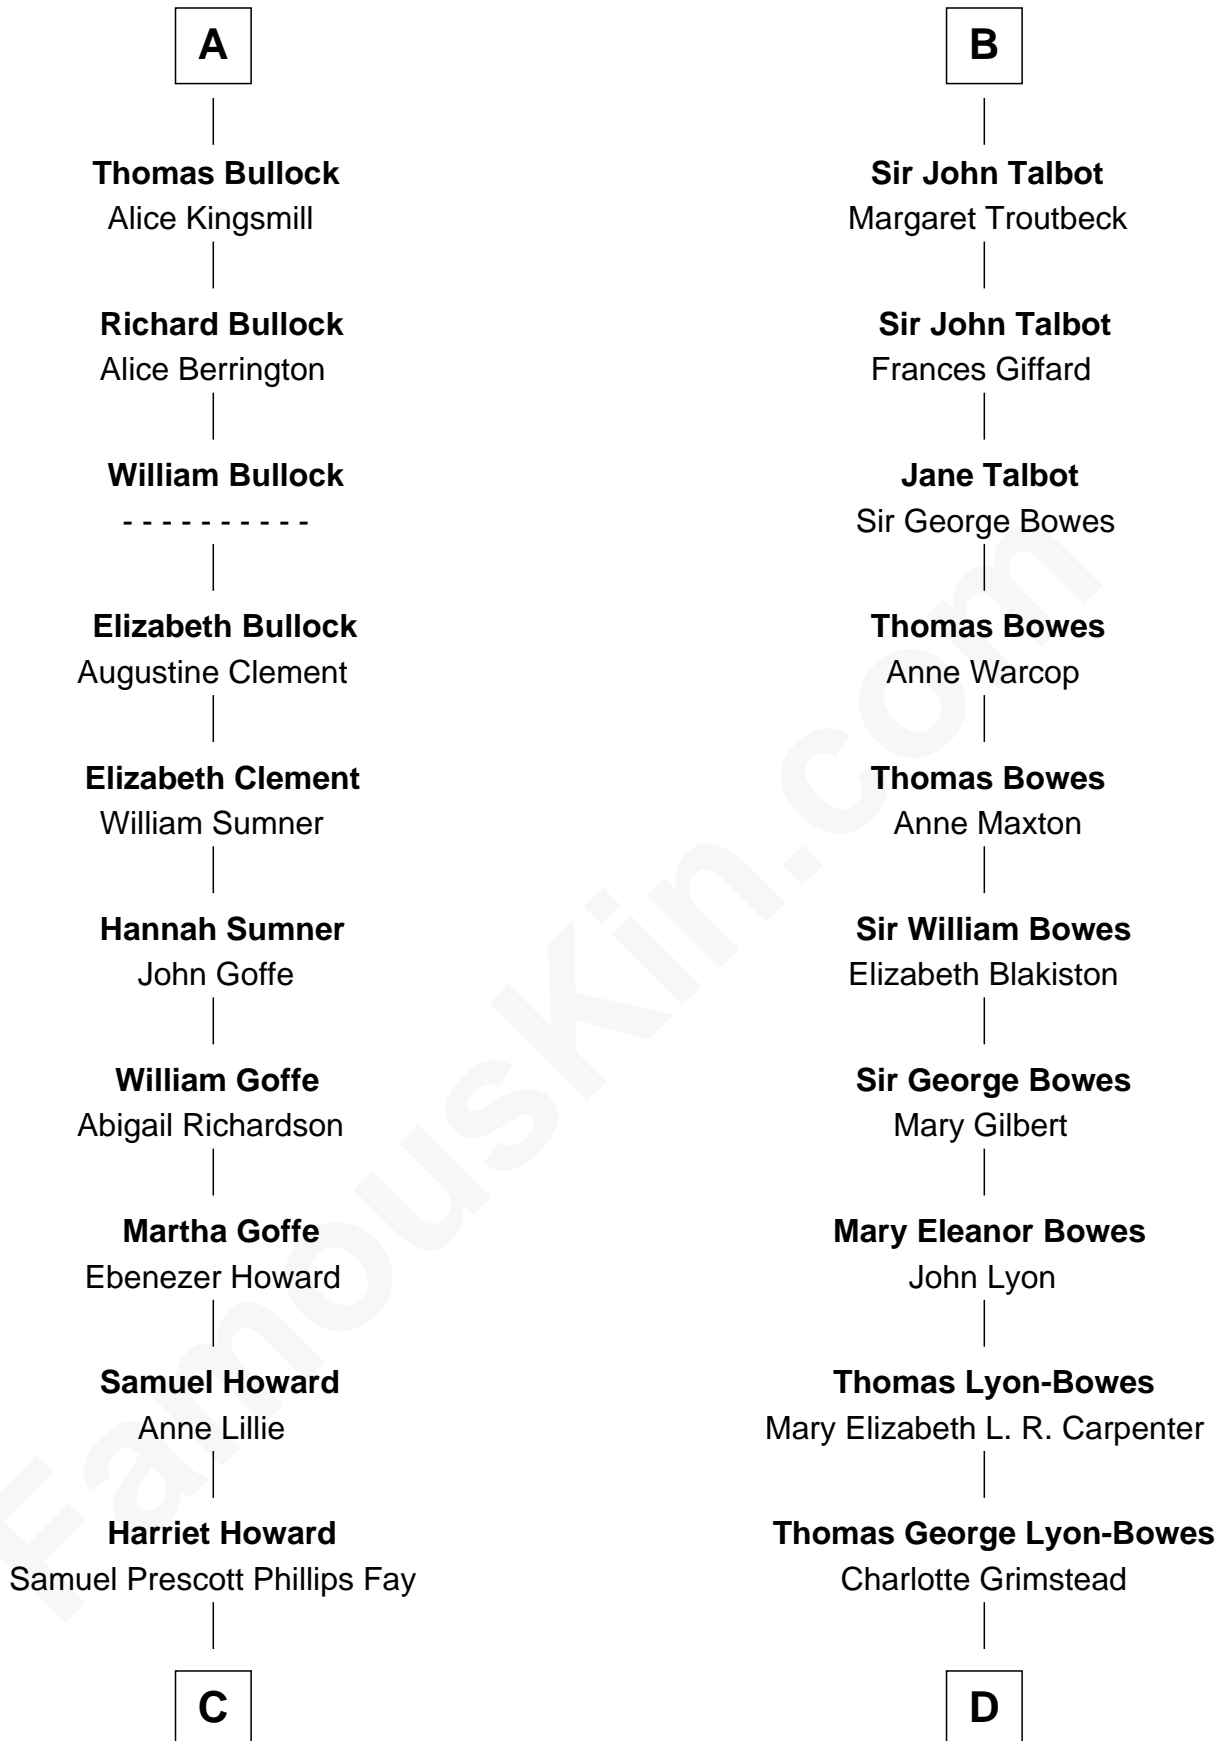

FamousKin.com Relationship Chart of

George H. W. Bush

41st U.S. President

20th cousin 1 time removed of

Queen Elizabeth II

Queen of the United Kingdom

C

Samuel Howard Fay
Susan Montfort Shellman

Harriet Eleanor Fay
Rev. James Smith Bush

Samuel Prescott Bush
Flora Sheldon

Prescott Sheldon Bush
Dorothy Wear Walker

George H. W. Bush
41st U.S. President

D

Claude Bowes-Lyon
Frances Dora Smith

Claude George Bowes-Lyon
Cecilia Nina Cavendish-Bentinck

Elizabeth Bowes-Lyon
George VI, King of the United Kingdom

Queen Elizabeth II
Queen of the United Kingdom