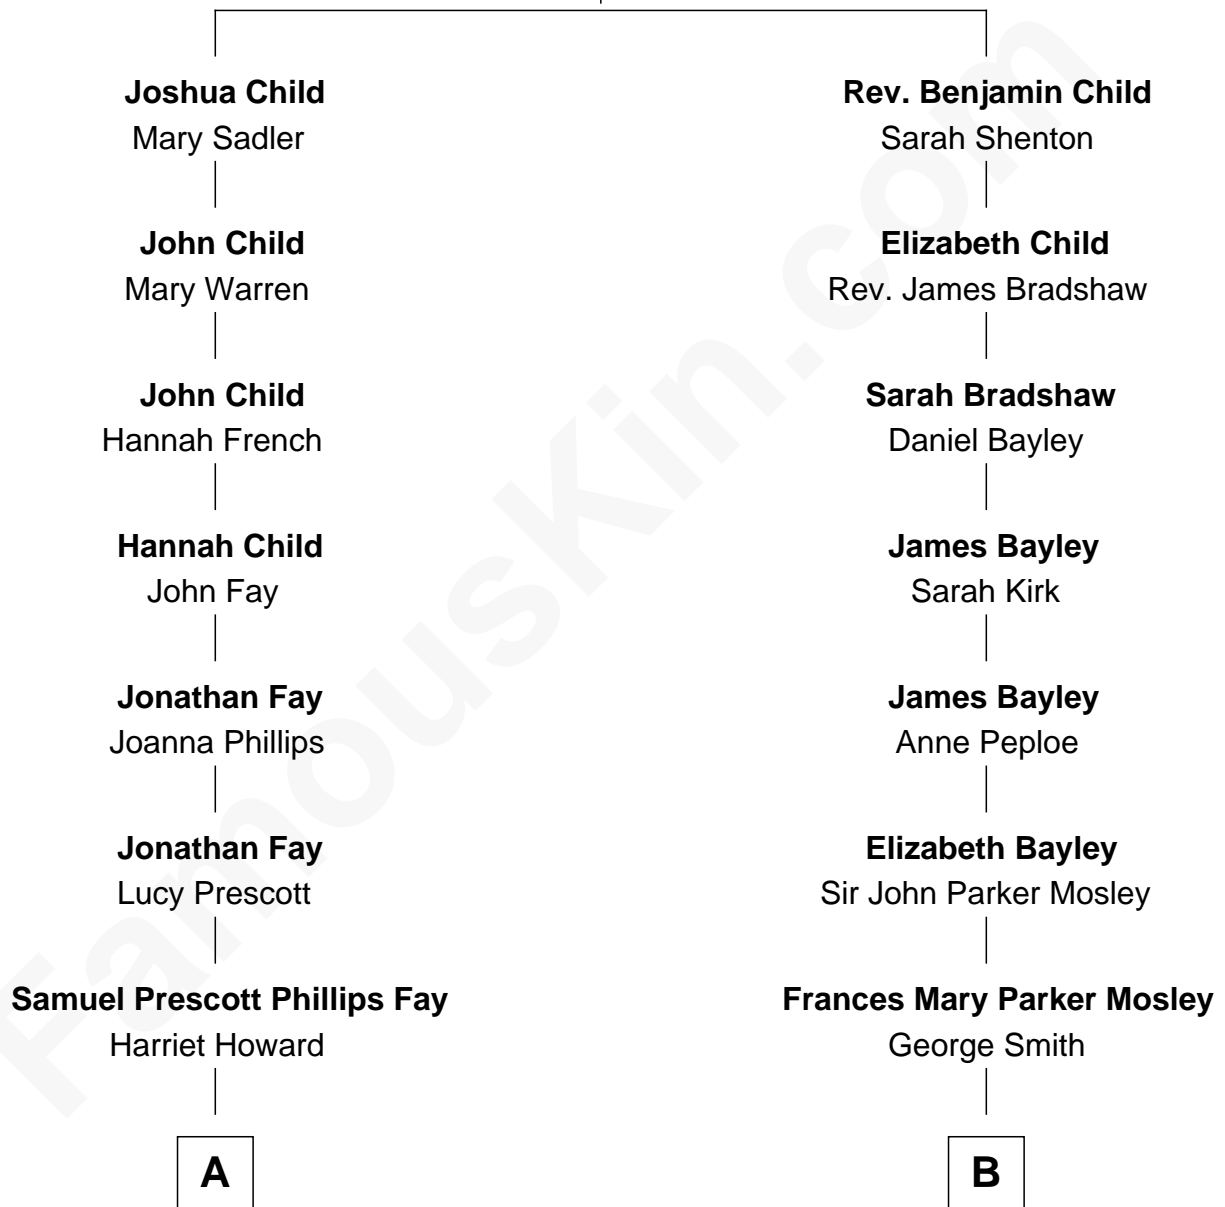

# FamousKin.com Relationship Chart of

**George H. W. Bush**

*41st U.S. President*

11th cousin of

**Queen Elizabeth II**

*Queen of the United Kingdom*

**Wolston Child**

Ellen Empson

**A**

**Samuel Howard Fay**  
Susan Montfort Shellman

**Harriet Eleanor Fay**  
Rev. James Smith Bush

**Samuel Prescott Bush**  
Flora Sheldon

**Prescott Sheldon Bush**  
Dorothy Wear Walker

**George H. W. Bush**  
*41st U.S. President*

**B**

**Oswald Smith**  
Henrietta Mildred Hodgson

**Frances Dora Smith**  
Claude Bowes-Lyon

**Claude George Bowes-Lyon**  
Cecilia Nina Cavendish-Bentinck

**Elizabeth Bowes-Lyon**  
George VI, King of the United Kingdom