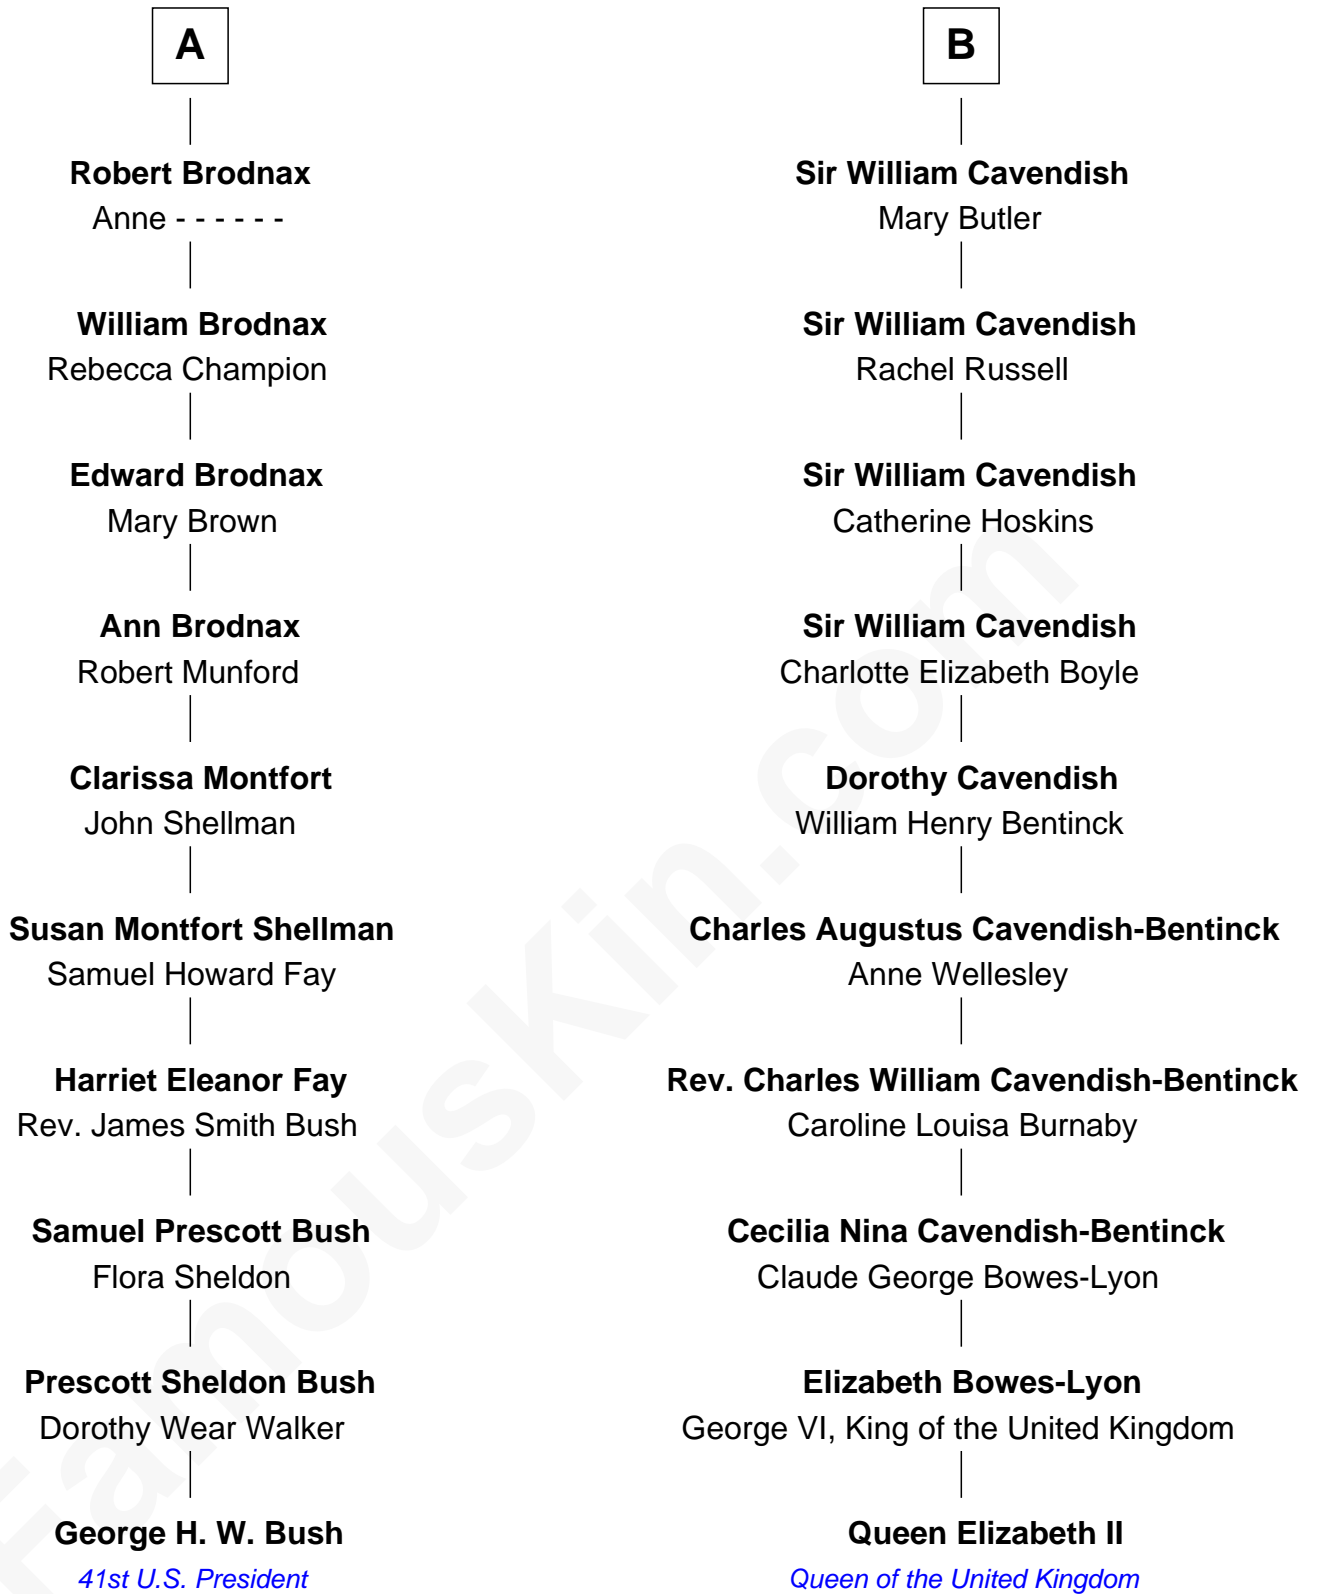

FamousKin.com Relationship Chart of

George H. W. Bush

41st U.S. President

16th cousin of

Queen Elizabeth II

Queen of the United Kingdom

Sir John Howard
Katherine Moleyns

Isabel Howard
Sir Robert Mortimer

Elizabeth Mortimer
George Guilford

Sir John Guilford
Barbara West

Elizabeth Guilford
Sir William Cromer

Dorothy Cromer
William Seyliard

Elizabeth Seyliard
Cornelius Beresford

Dorothy Beresford
John Brodnax

A

Sir Thomas Howard
Elizabeth Tilney

Muriel Howard
Sir Thomas Knyvet

Sir Henry Knyvet
Anne Pickering

Sir Henry Knyvet
Elizabeth Stumpe

Catherine Knyvet
Thomas Howard

Catherine Howard
Sir William Cecil

Elizabeth Cecil
William Cavendish

B

Elizabeth II photo by [Eric Draper](#)