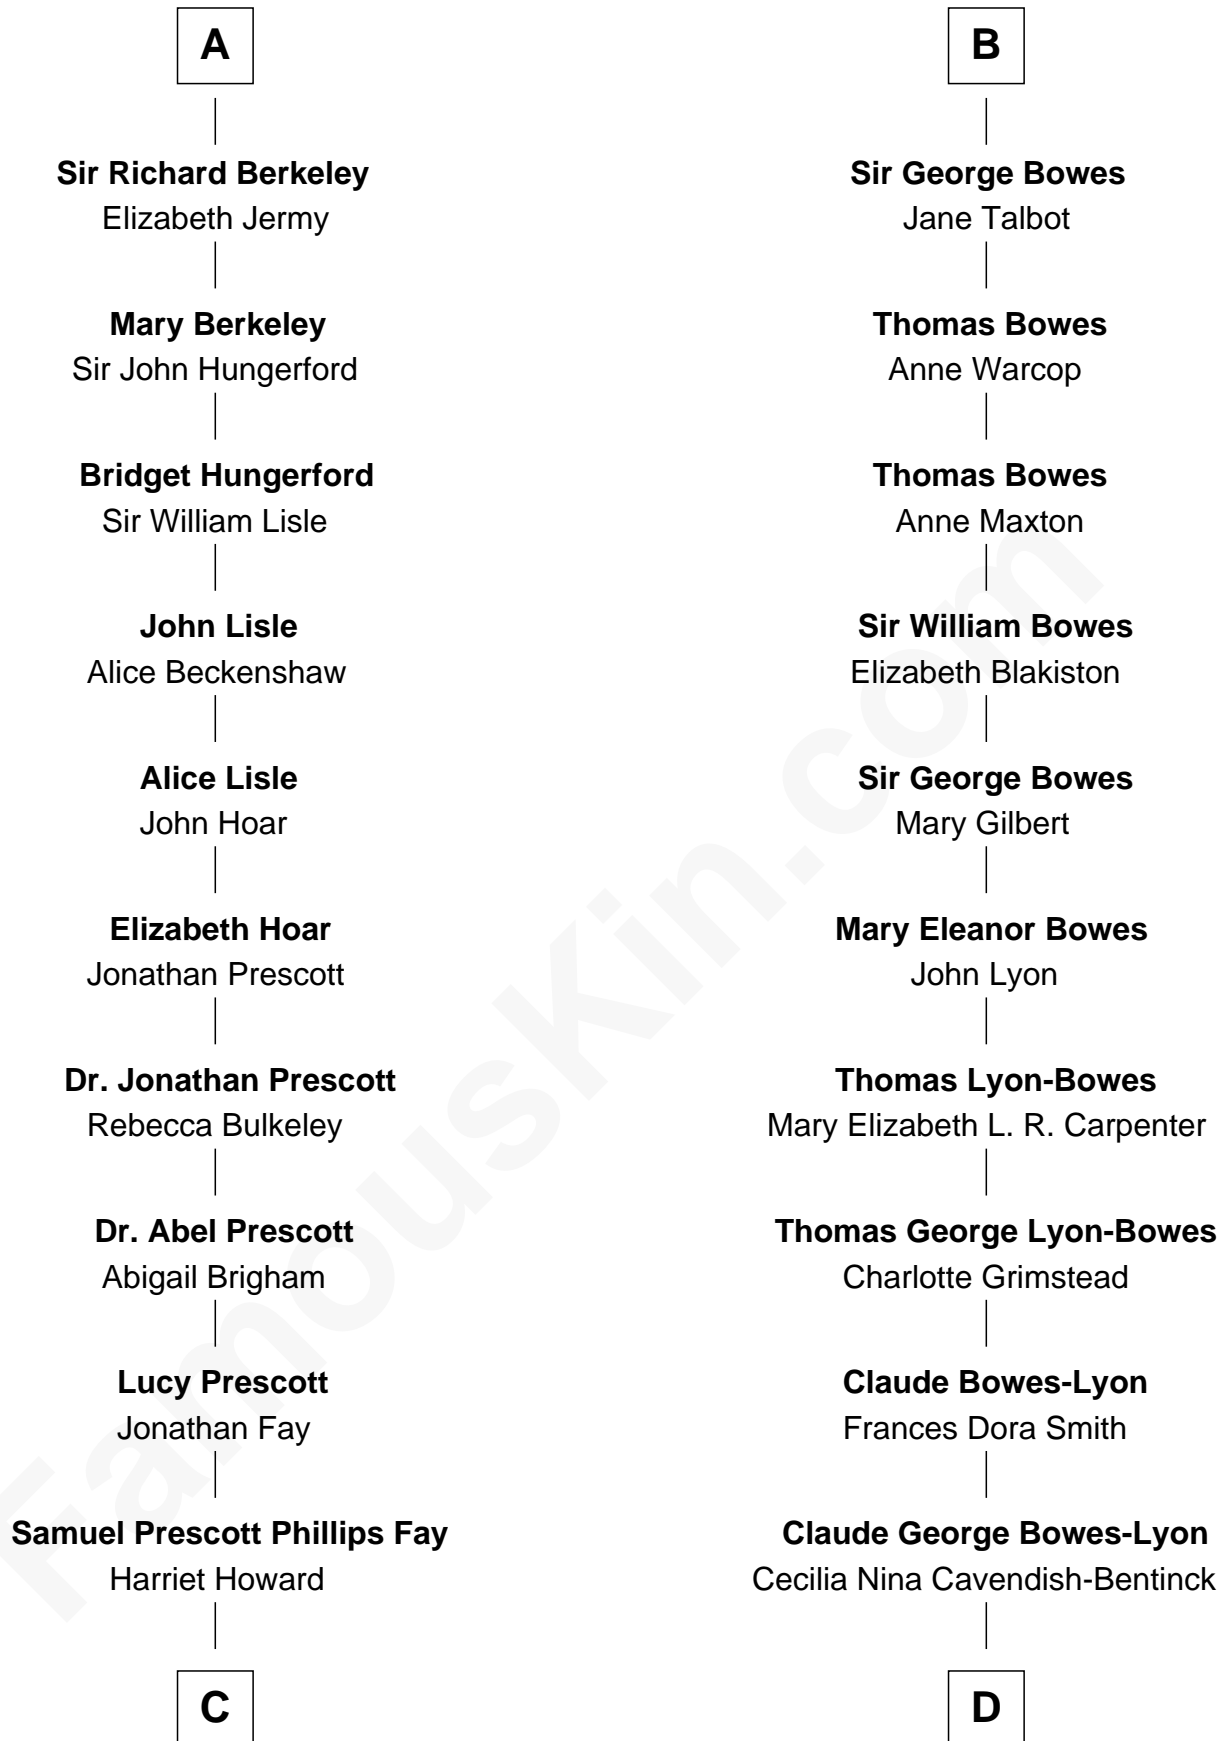

FamousKin.com
Relationship Chart of
George H. W. Bush
41st U.S. President

18th cousin 3 times removed of
Queen Elizabeth II
Queen of the United Kingdom

Sir Maurice de Berkeley
 Eve la Zouche

Maurice de Berkeley
 Margaret - - - - -

Thomas Berkeley
 Catherine Botetourte

Maurice Berkeley
 Johanna Denham

Maurice Berkeley
 Ellen Montfort

Sir William Berkeley
 Anne Stafford

Richard Berkeley
 Elizabeth Conningsby

Sir John Berkeley
 Isabel Dennis

A

Isabel de Berkeley
 Sir Robert de Clifford

Sir Roger de Clifford
 Maud de Beauchamp

Katherine de Clifford
 Sir Ralph de Greystoke

Joan de Greystoke
 Sir William Bowes

Sir William Bowes
 Maud FitzHugh

Sir Ralph Bowes
 Margery Conyers

Richard Bowes
 Elizabeth Aske

B

C

Samuel Howard Fay
Susan Montfort Shellman

Harriet Eleanor Fay
Rev. James Smith Bush

Samuel Prescott Bush
Flora Sheldon

Prescott Sheldon Bush
Dorothy Wear Walker

George H. W. Bush
41st U.S. President