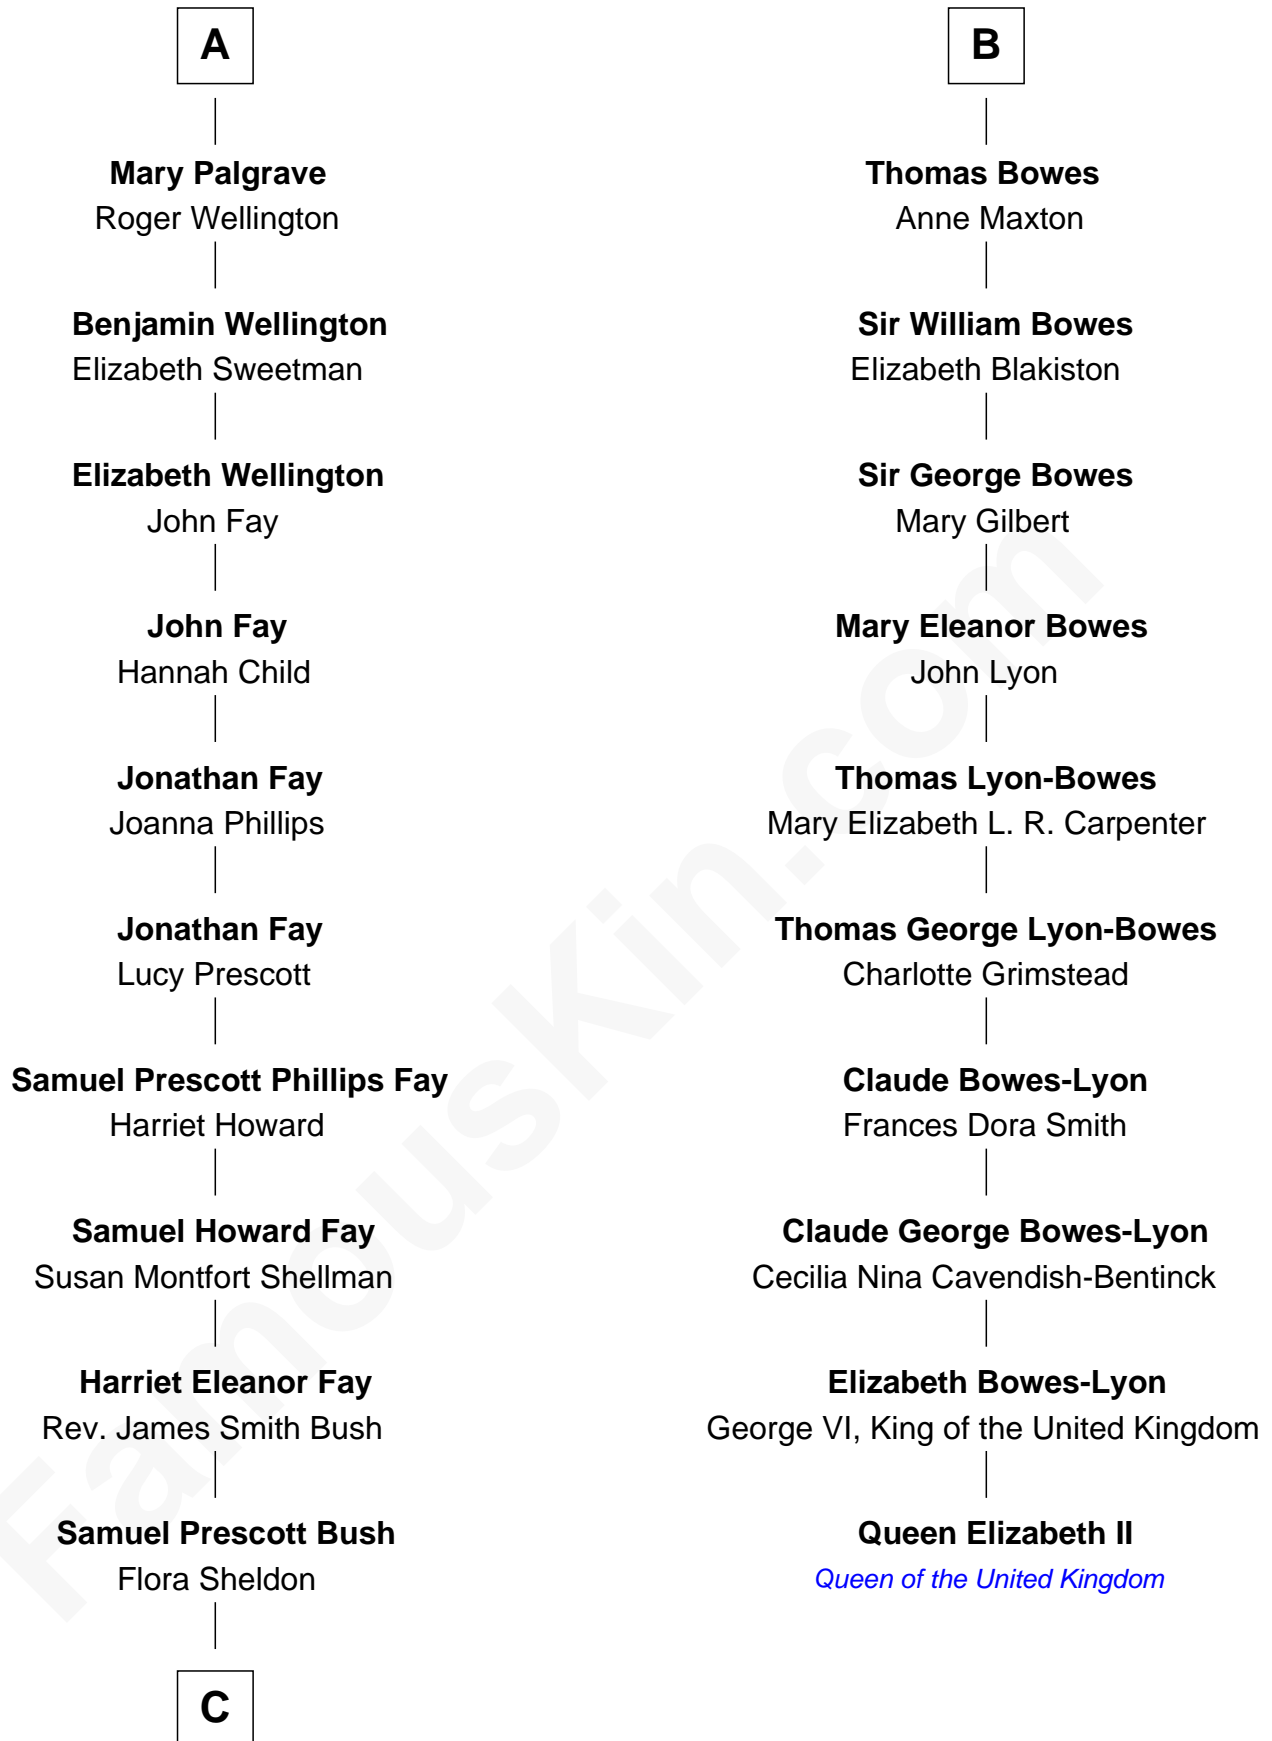

FamousKin.com Relationship Chart of

George H. W. Bush

41st U.S. President

16th cousin 2 times removed of

Queen Elizabeth II

Queen of the United Kingdom

Sir Robert Goushill

Elizabeth Fitzalan

Margaret Stanley

Sir William Troutbeck

Adam Troutbeck

Joan Molyneux

Margaret Troutbeck

Sir John Talbot

Sir John Talbot

Frances Giffard

Jane Talbot

Sir George Bowes

Thomas Bowes

Anne Warcop

B

C

Prescott Sheldon Bush

Dorothy Wear Walker